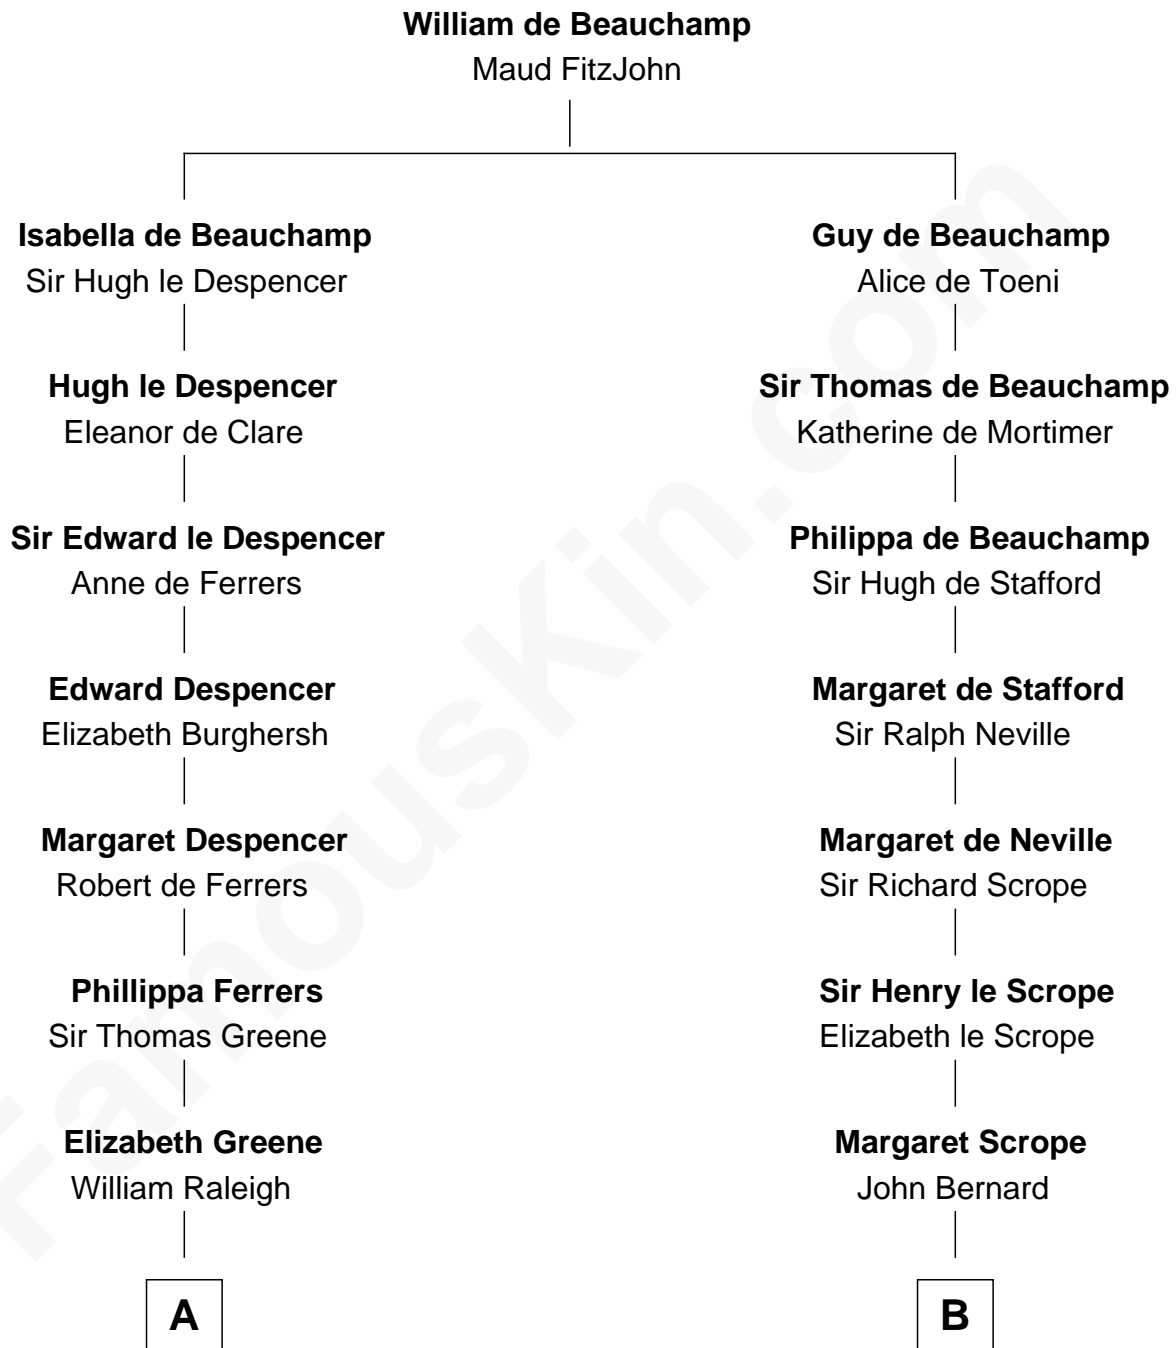

FamousKin.com

Relationship Chart of Lucretia (Rudolph) Garfield

First Lady of President James Garfield

15th cousin 4 times removed of

Benjamin Harrison V

Signer of the Declaration of Independence

C

—
Elijah Mason
Lucretia Greene

—
Arabella Greene Mason
Zebulon Rudolph

—
Lucretia (Rudolph) Garfield
First Lady of James Garfield

FamousKin.com