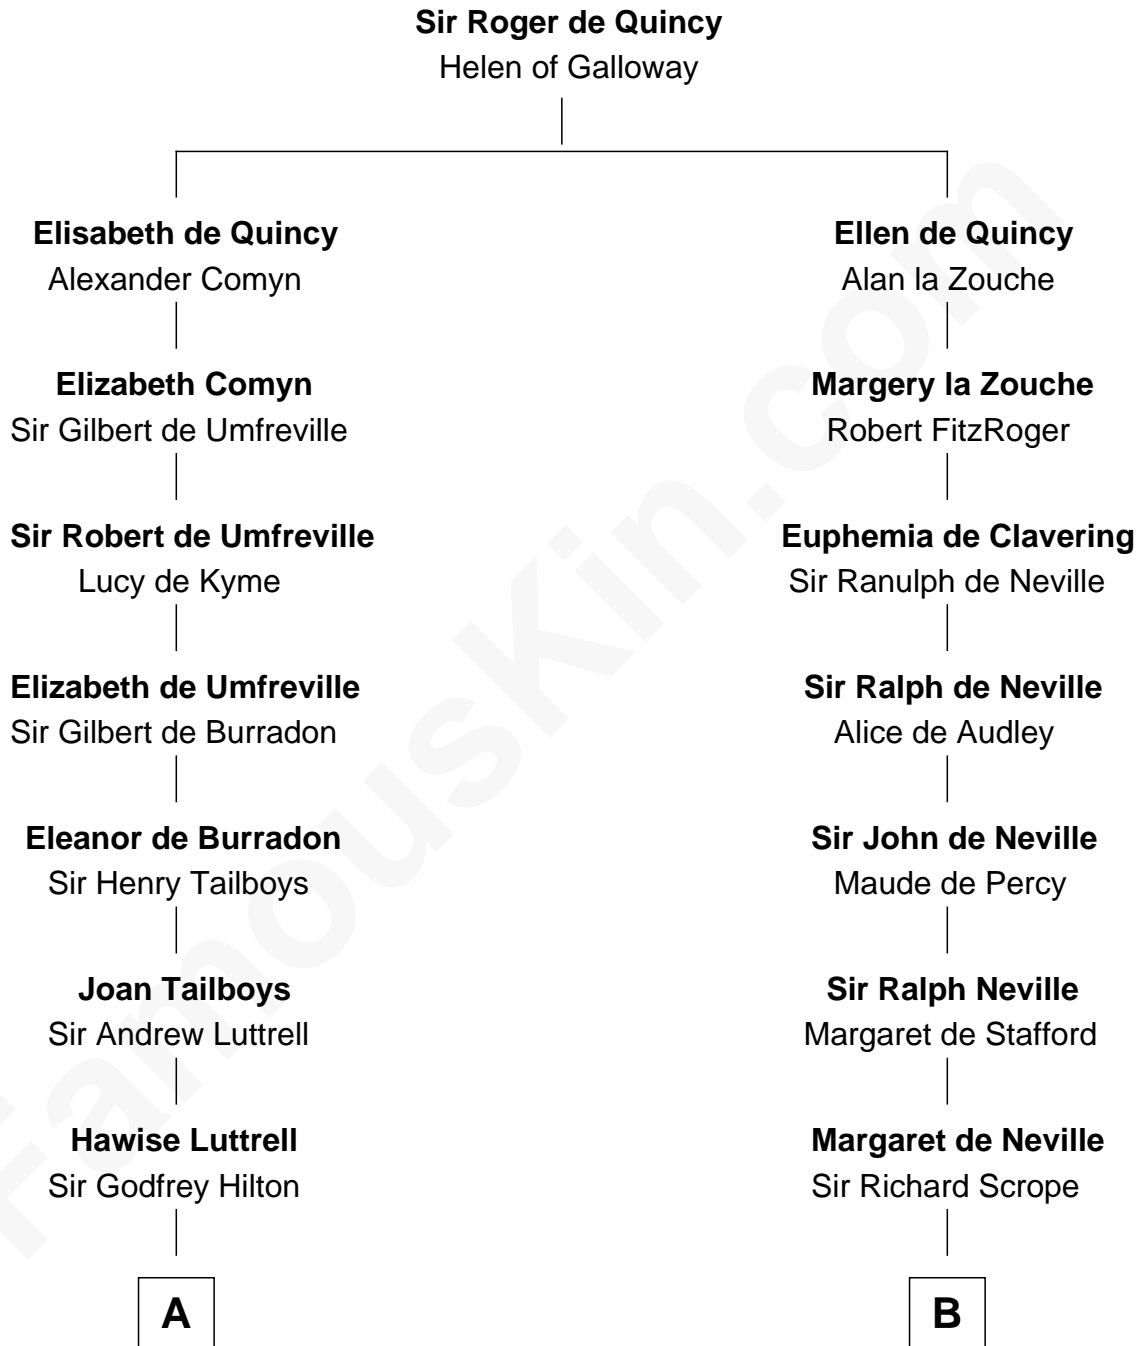

FamousKin.com

Relationship Chart of Lucretia (Rudolph) Garfield

First Lady of President James Garfield

17th cousin 3 times removed of

Benjamin Harrison V

Signer of the Declaration of Independence

C

John Greene

Azubah Ward

Lucretia Greene

Elijah Mason

Arabella Greene Mason

Zebulon Rudolph

Lucretia (Rudolph) Garfield

First Lady of James Garfield

FamousKin.com