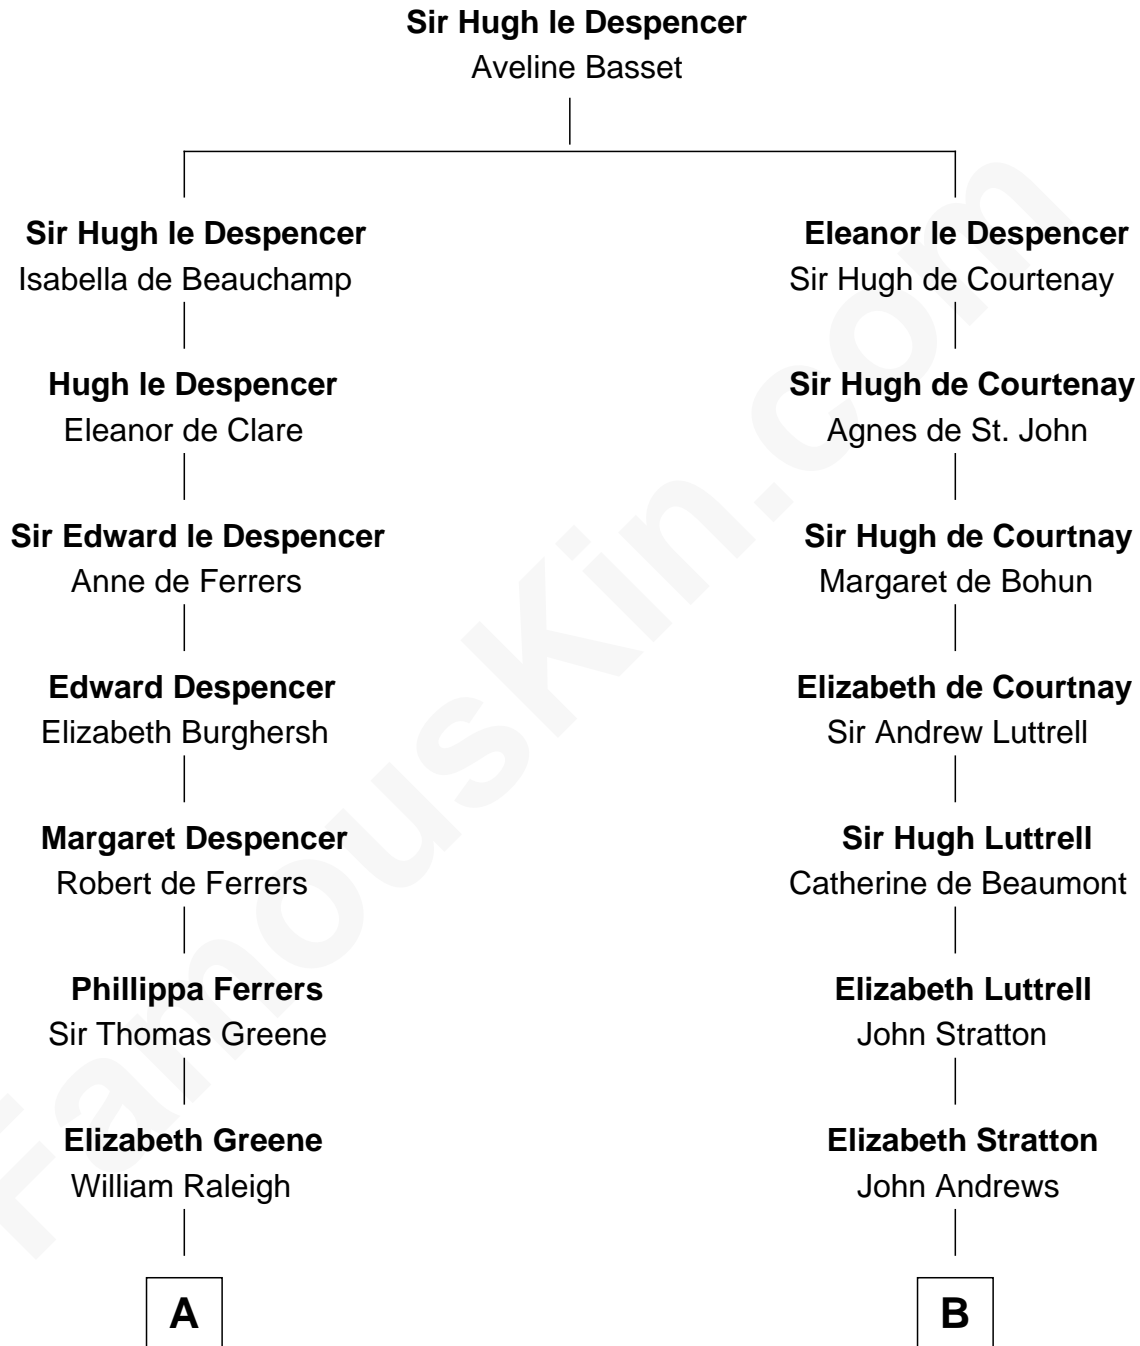

FamousKin.com

Relationship Chart of Lucretia (Rudolph) Garfield

First Lady of President James Garfield

15th cousin 4 times removed of

Benjamin Harrison V

Signer of the Declaration of Independence

C

—
Elijah Mason
Lucretia Greene

—
Arabella Greene Mason
Zebulon Rudolph

—
Lucretia (Rudolph) Garfield
First Lady of James Garfield

FamousKin.com