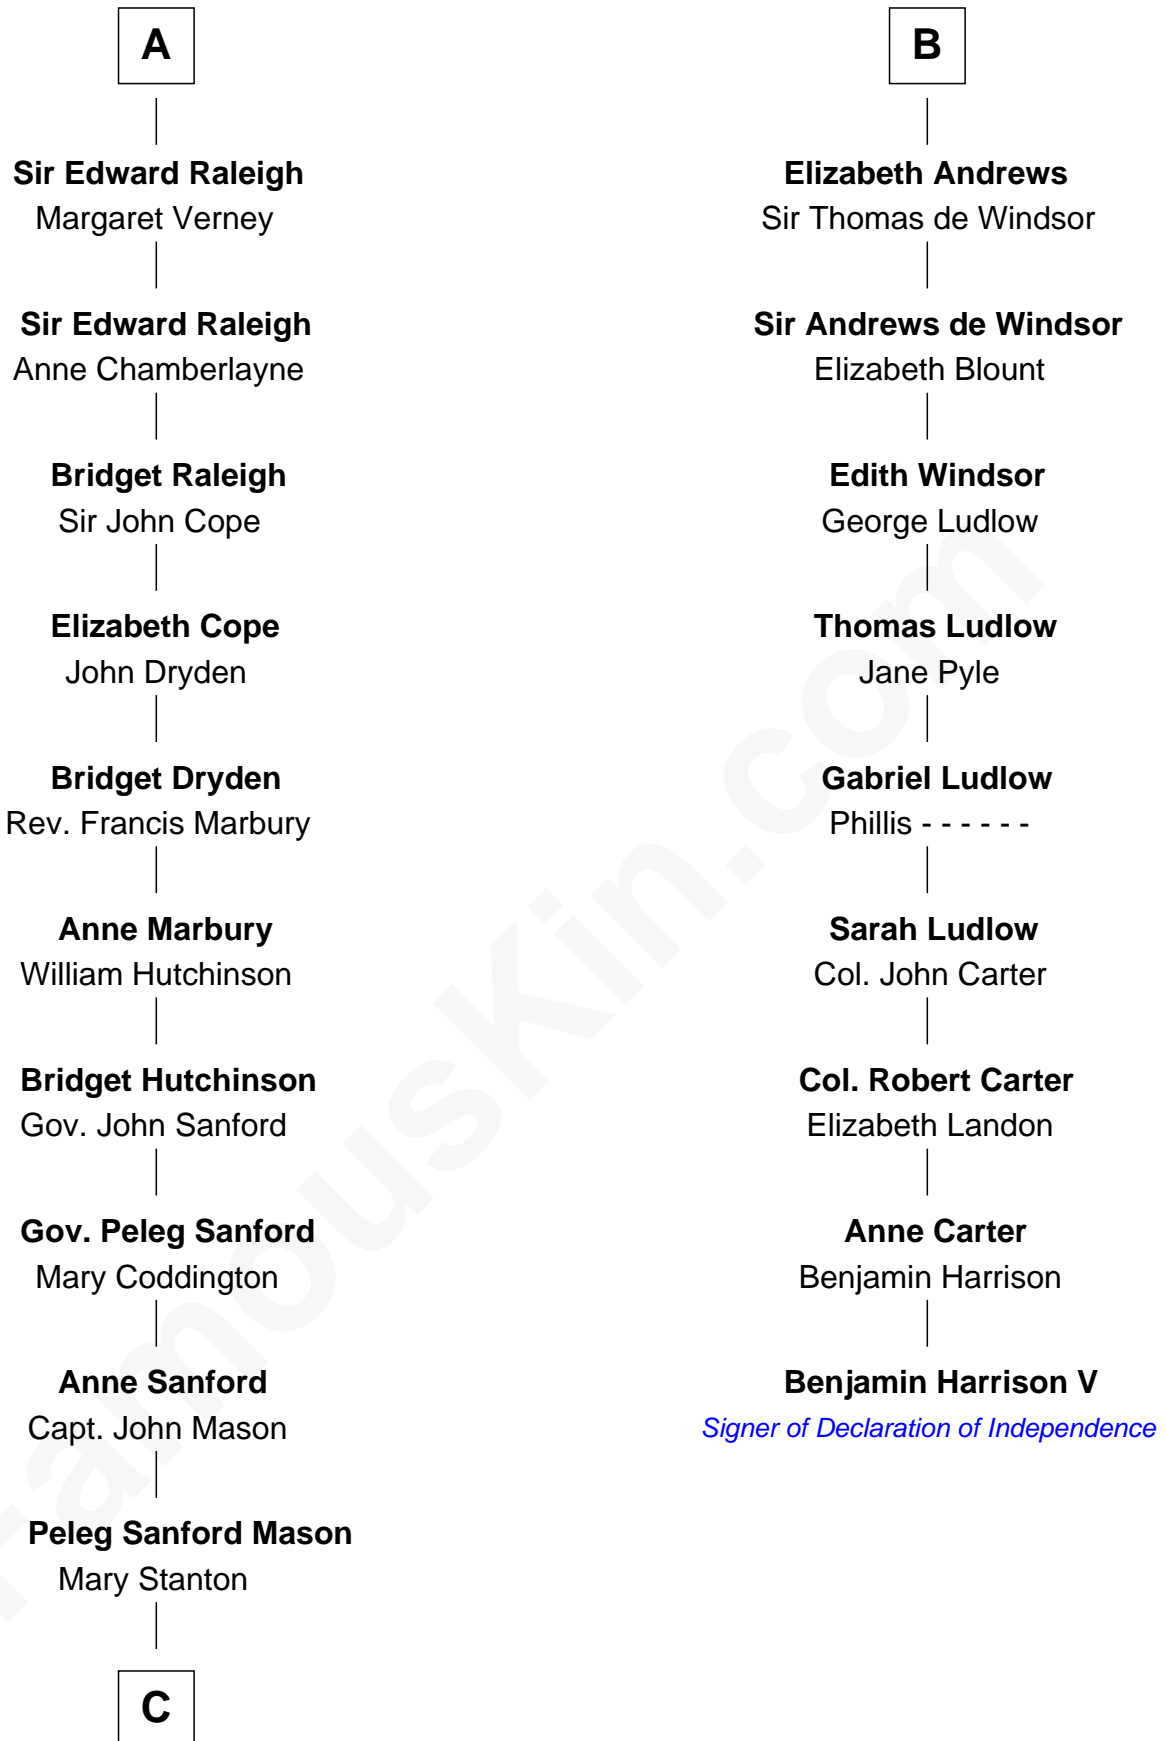

FamousKin.com

Relationship Chart of Lucretia (Rudolph) Garfield

First Lady of President James Garfield

15th cousin 4 times removed of

Benjamin Harrison V

Signer of the Declaration of Independence

C

—
Elijah Mason
Lucretia Greene

—
Arabella Greene Mason
Zebulon Rudolph

—
Lucretia (Rudolph) Garfield
First Lady of James Garfield

FamousKin.com