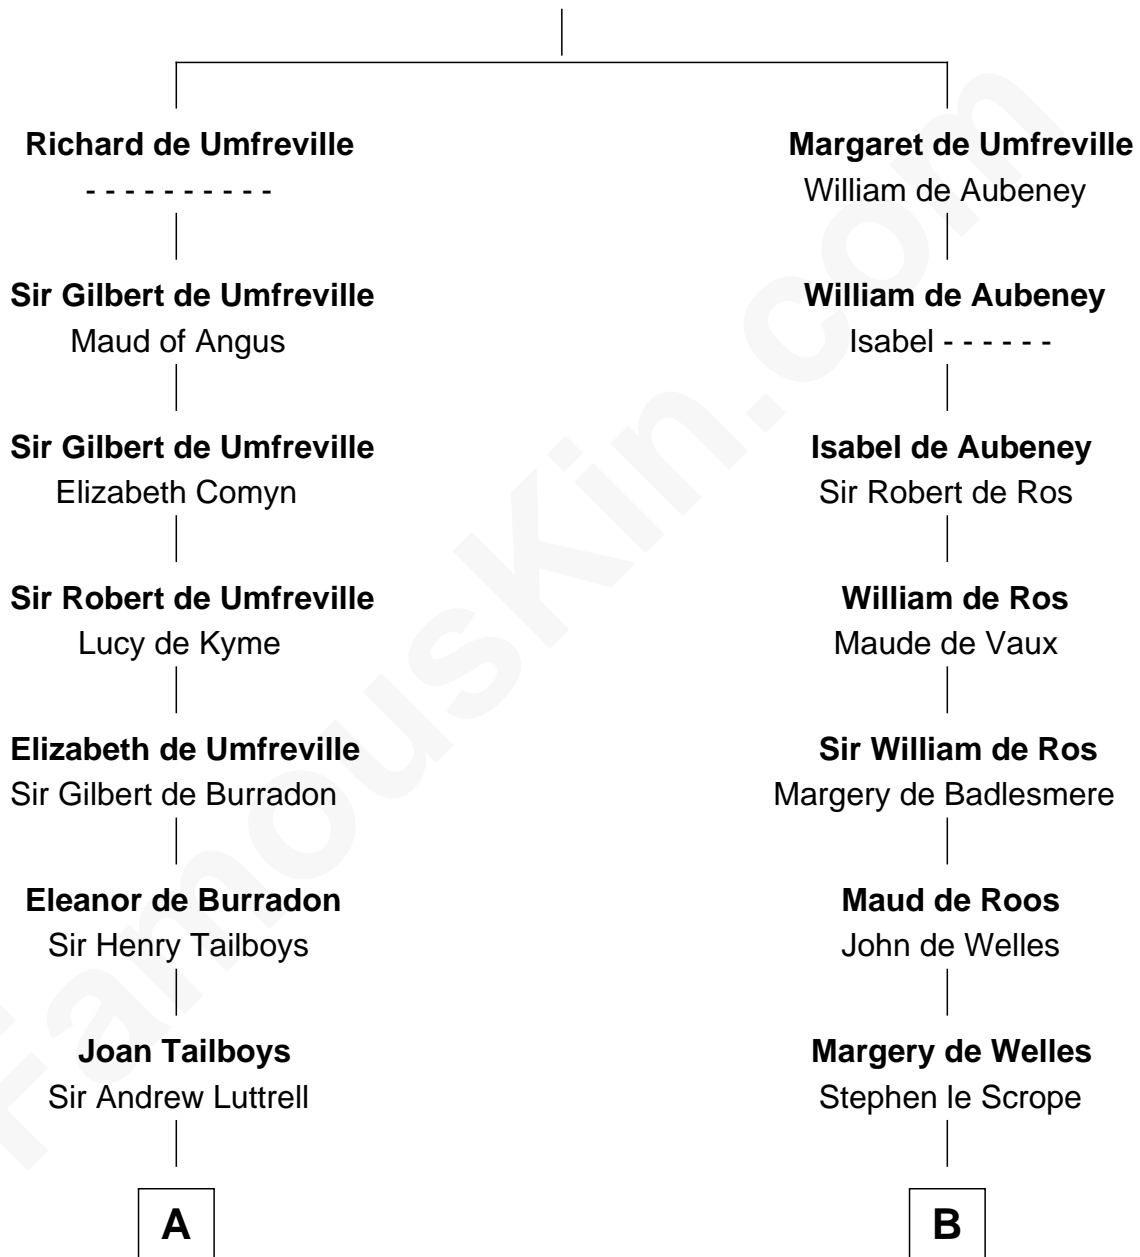

## Relationship Chart of Lucretia (Rudolph) Garfield

*First Lady of President James Garfield*

18th cousin 3 times removed of

**Benjamin Harrison V**

*Signer of the Declaration of Independence*

**Sir Odinel de Umfreville**

Alice de Lucy

**C**

**Elizabeth Taylor**  
Nathaniel Greene

**John Greene**  
Azubah Ward

**Lucretia Greene**  
Elijah Mason

**Arabella Greene Mason**  
Zebulon Rudolph

**Lucretia (Rudolph) Garfield**  
*First Lady of James Garfield*