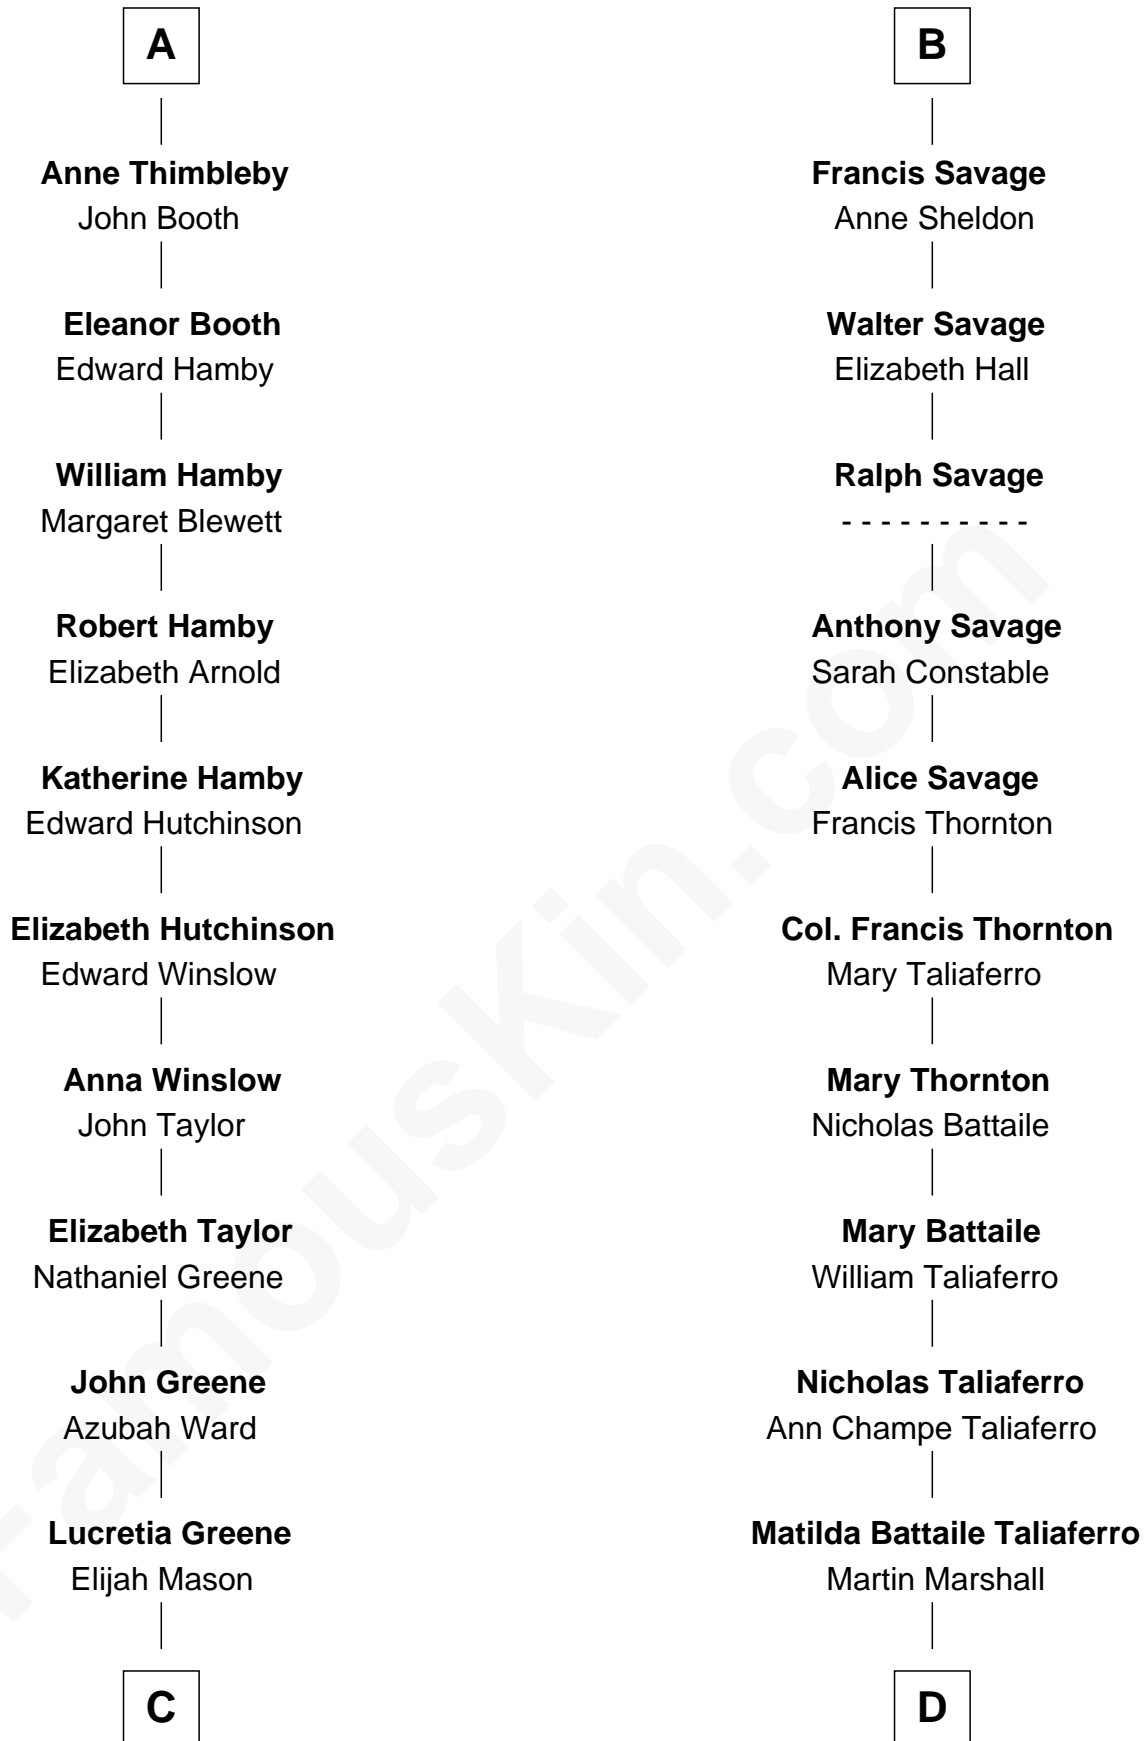

FamousKin.com

Relationship Chart of Lucretia (Rudolph) Garfield

First Lady of President James Garfield

18th cousin 1 time removed of

General George C. Marshall

Author of "The Marshall Plan"

Bartholomew de Badlesmere

Margaret de Clare

Margery de Badlesmere

Sir William de Ros

Maud de Roos

John de Welles

Margery de Welles

Stephen le Scrope

Maude le Scrope

Katherine Stanley

Sir John Savage

Sir Christopher Savage

Anne Stanley

Sir Christopher Savage

Anne Lygon

B

C

Arabella Greene Mason

Zebulon Rudolph

Lucretia (Rudolph) Garfield

First Lady of James Garfield

D

William Champe Marshall

Susan Myers

George Catlett Marshall