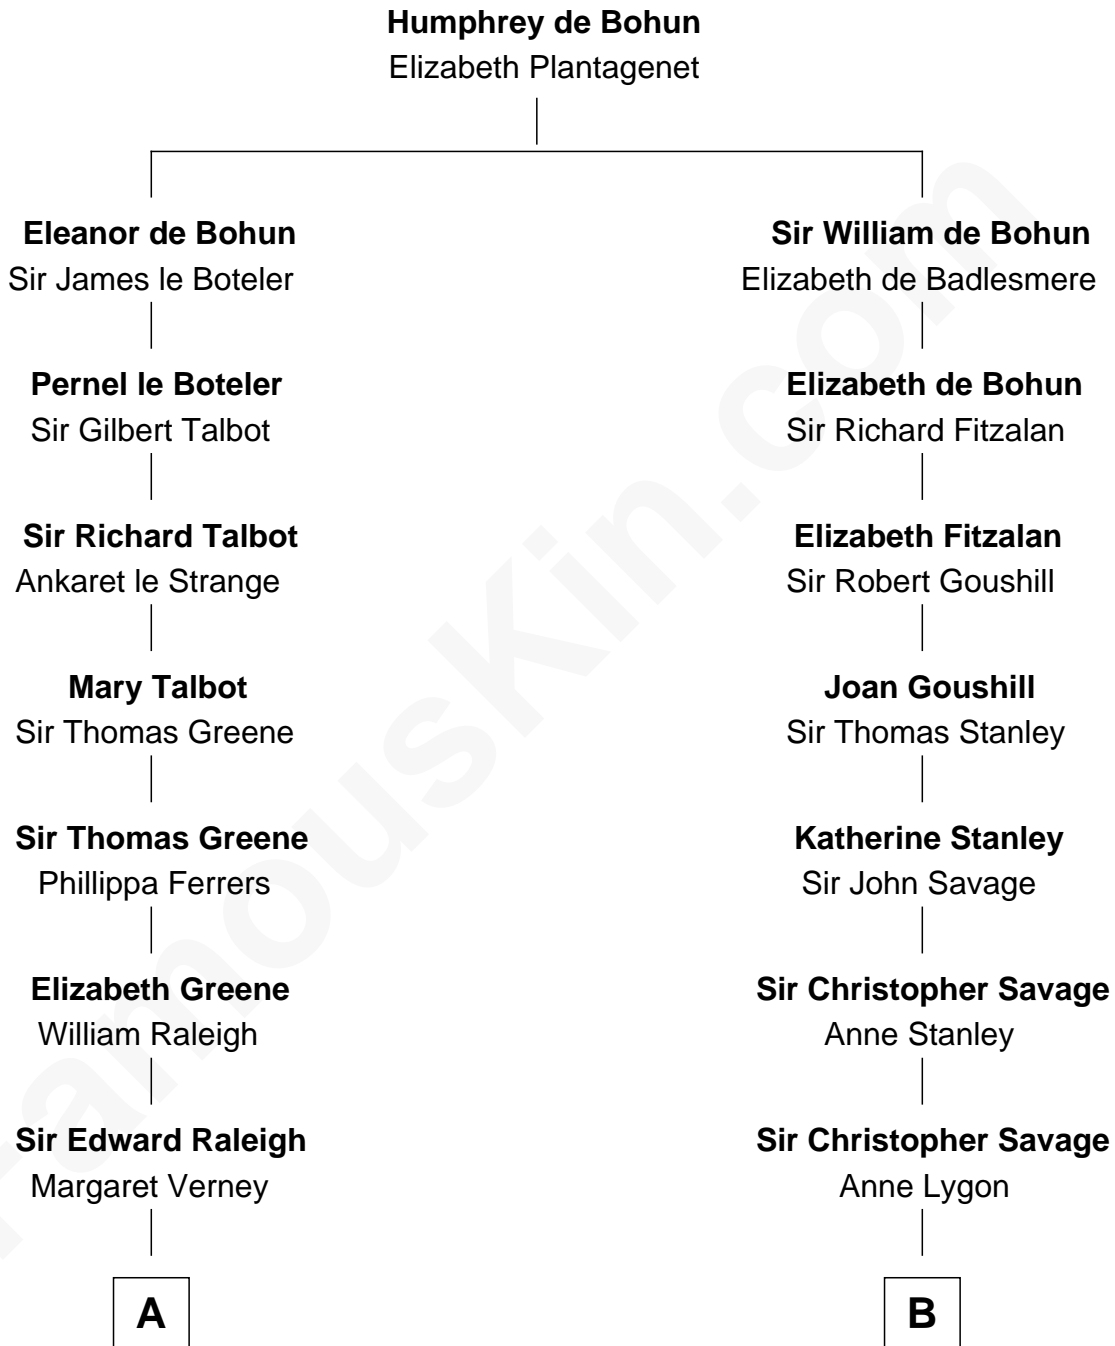

FamousKin.com

Relationship Chart of Lucretia (Rudolph) Garfield

First Lady of President James Garfield

15th cousin 3 times removed of

Meriwether Lewis

Lewis and Clark Expedition

C

Arabella Greene Mason

Zebulon Rudolph

Lucretia (Rudolph) Garfield

First Lady of James Garfield

FamousKin.com