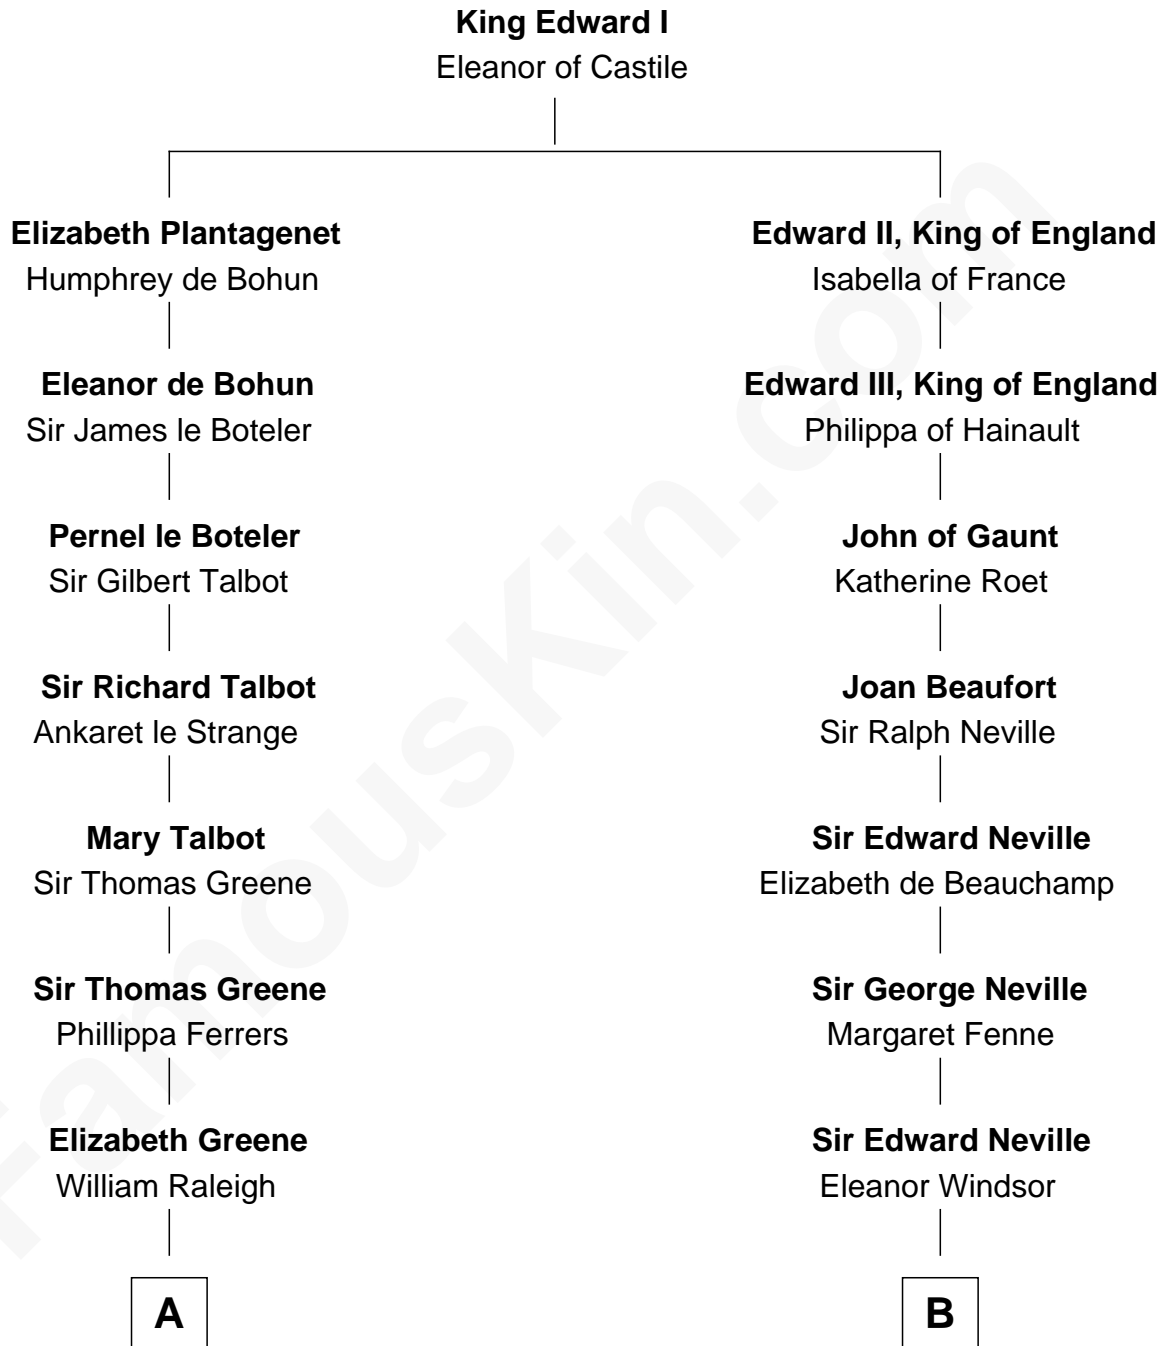

FamousKin.com

Relationship Chart of Lucretia (Rudolph) Garfield

First Lady of President James Garfield

17th cousin 2 times removed of

Lytton Strachey

Author and Co-Founder of Bloomsbury Group

C

Elijah Mason
Lucretia Greene

Arabella Greene Mason
Zebulon Rudolph

Lucretia (Rudolph) Garfield
First Lady of James Garfield

FamousKin.com