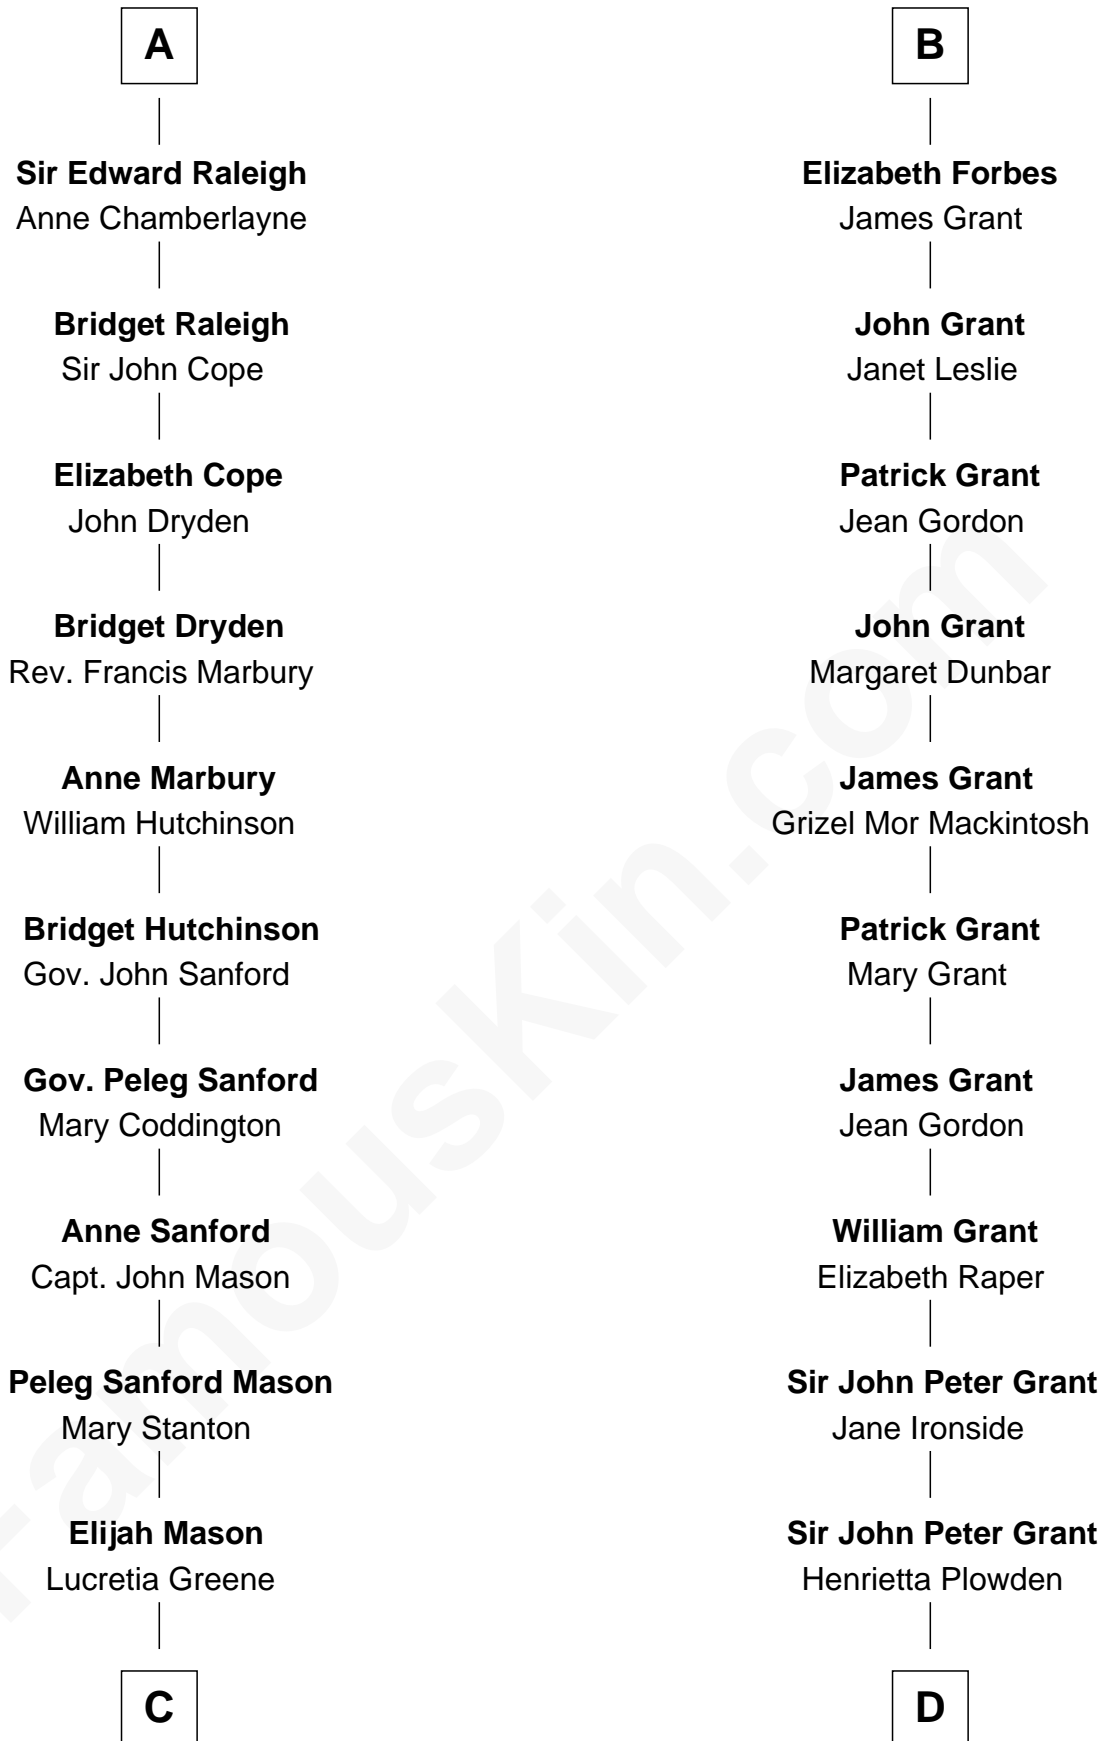

**FamousKin.com**  
**Relationship Chart of**  
**Lucretia (Rudolph) Garfield**  
*First Lady of President James Garfield*

**18th cousin of**  
**Lytton Strachey**  
*Author and Co-Founder of Bloomsbury Group*

**C**

**Arabella Greene Mason**

Zebulon Rudolph

**Lucretia (Rudolph) Garfield**

*First Lady of James Garfield*

**D**

**Jane Maria Grant**

Sir Richard Strachey