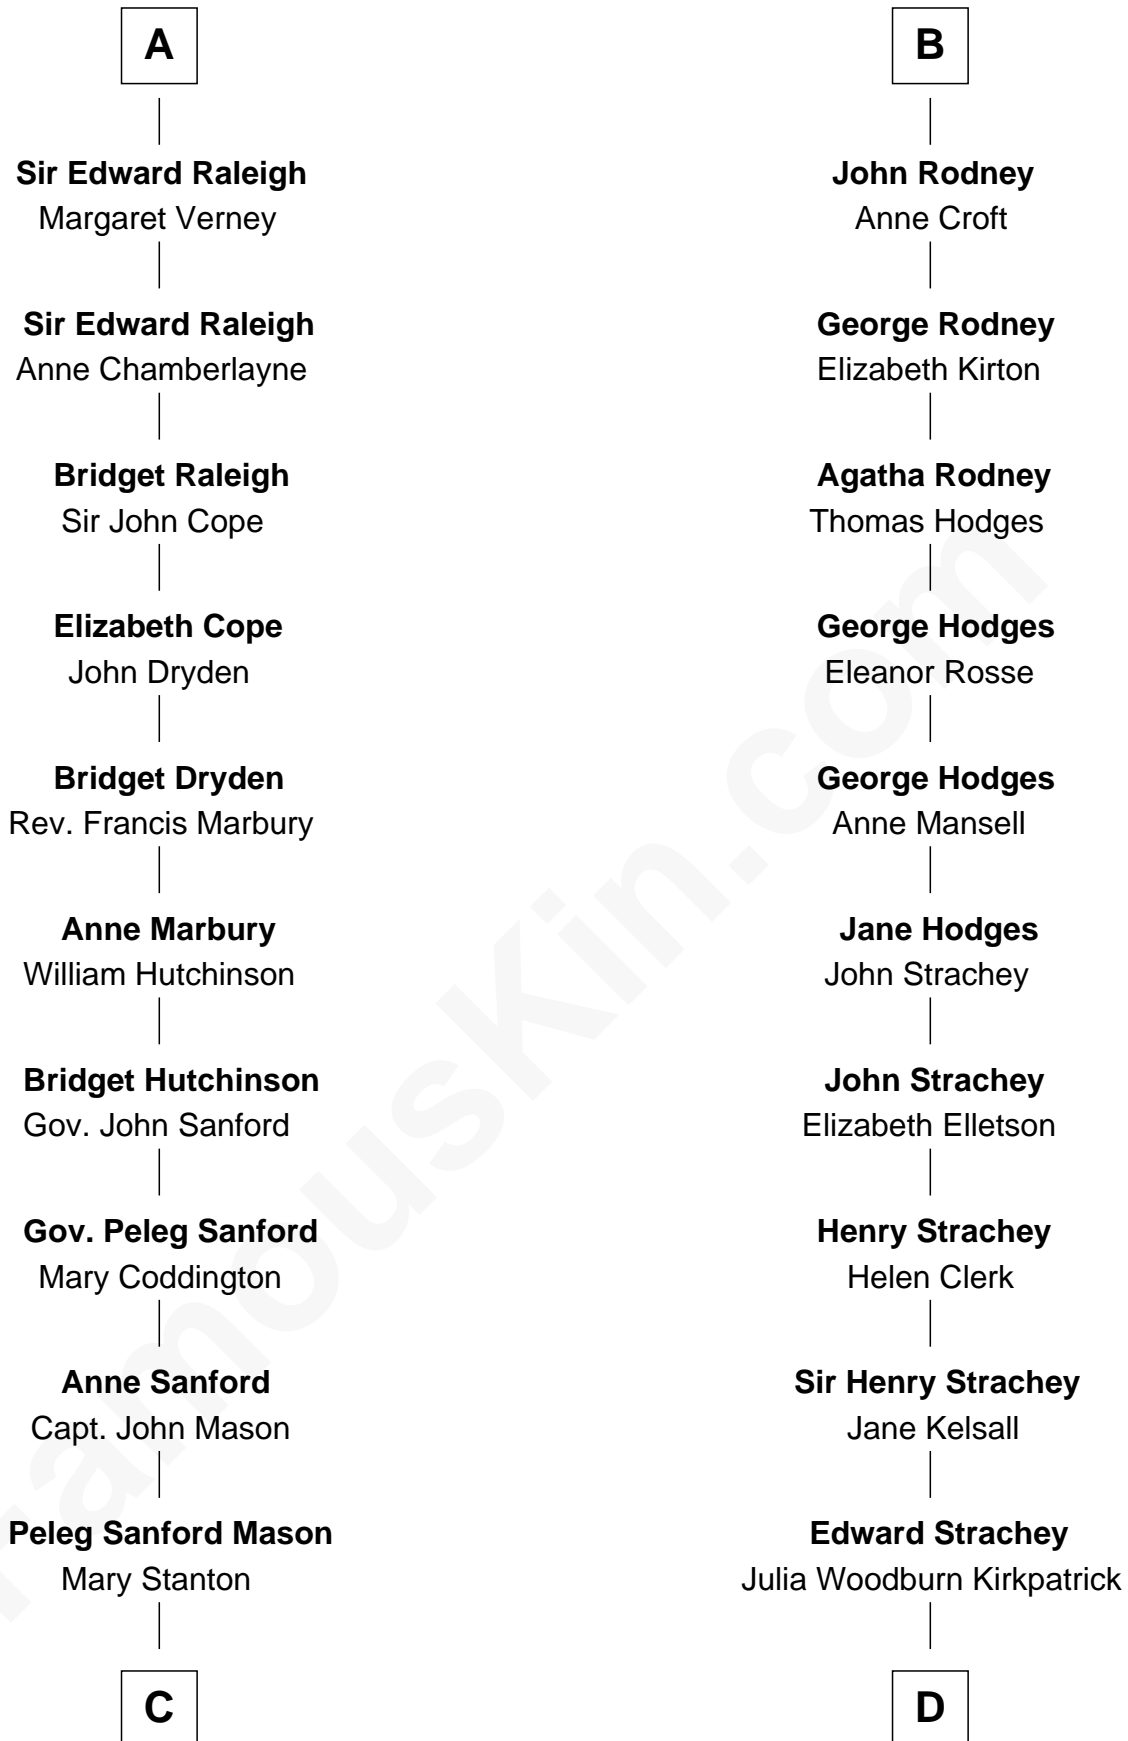

Aveline Basset

Sir Hugh le Despencer

Isabella de Beauchamp

Hugh le Despencer

Eleanor de Clare

Sir Edward le Despencer

Anne de Ferrers

Edward Despencer

Eleanor le Despencer

Sir Hugh de Courtenay

Sir Hugh de Courtenay

Agnes de St. John

Sir Thomas de Courtenay

Muriel de Moels

Margaret Courtenay

Thomas Peverell

Katherine Peverell

Sir Walter Hungerford

Margaret Hungerford

Sir Walter Rodney

Thomas Rodney

Isabel - - - - -

B

C

Elijah Mason
Lucretia Greene

Arabella Greene Mason
Zebulon Rudolph

Lucretia (Rudolph) Garfield
First Lady of James Garfield

D

Sir Richard Strachey
Jane Maria Grant

Lytton Strachey
British Author

FamousKin.com