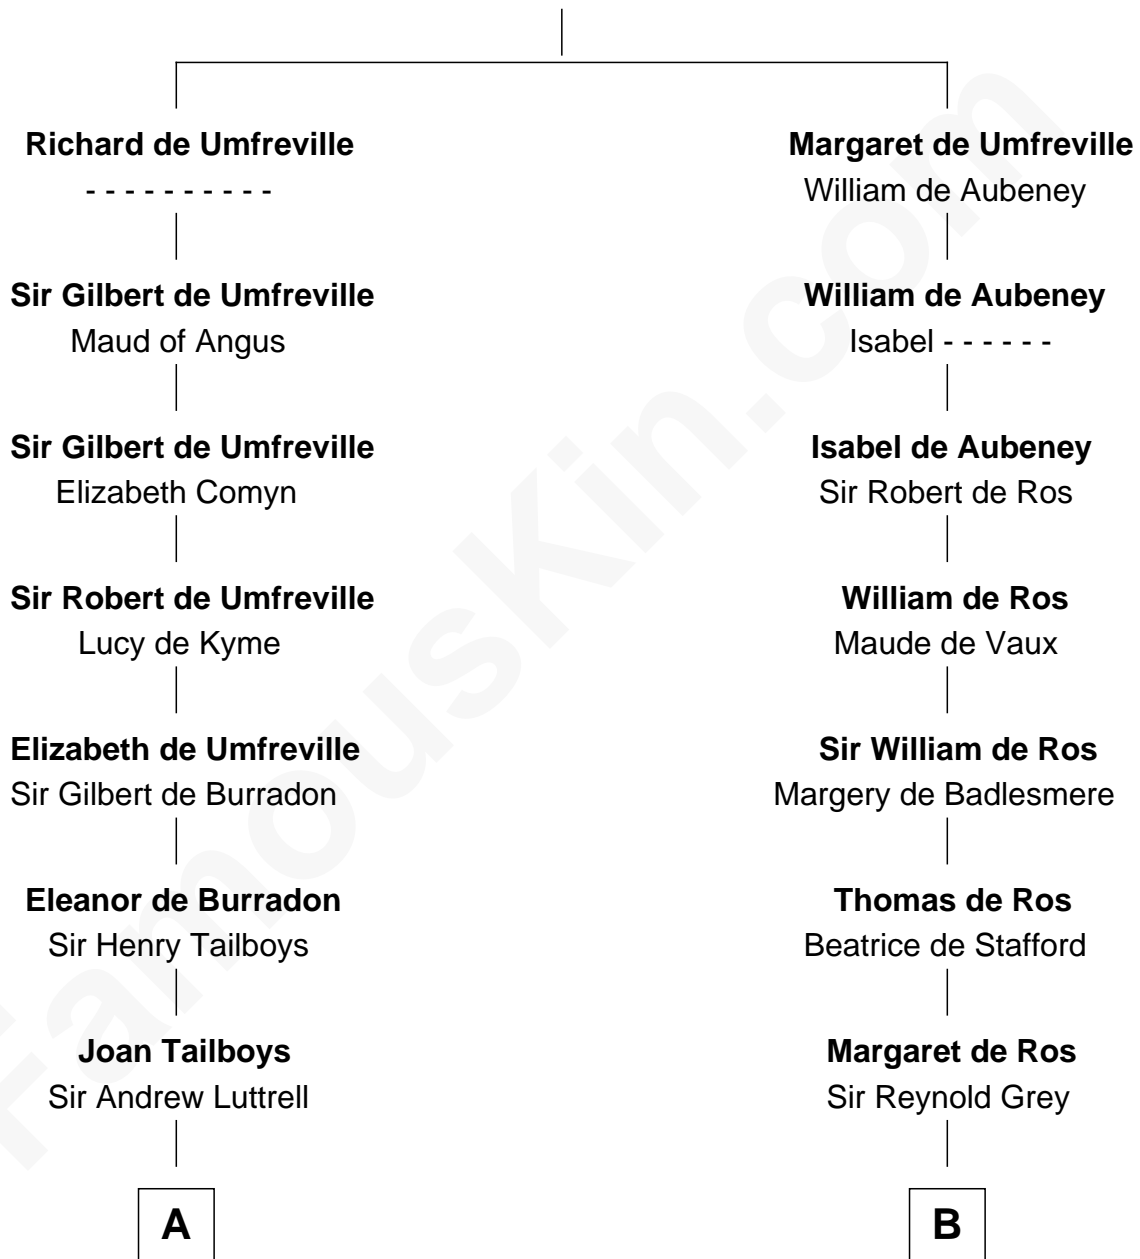

FamousKin.com

Relationship Chart of Lucretia (Rudolph) Garfield

First Lady of President James Garfield

17th cousin 4 times removed of

George Clinton

4th U.S. Vice President

Sir Odinel de Umfreville

Alice de Lucy

C

—
Elizabeth Taylor
Nathaniel Greene

—
John Greene
Azubah Ward

—
Lucretia Greene
Elijah Mason

—
Arabella Greene Mason
Zebulon Rudolph

—
Lucretia (Rudolph) Garfield
First Lady of James Garfield

FamousKin.com