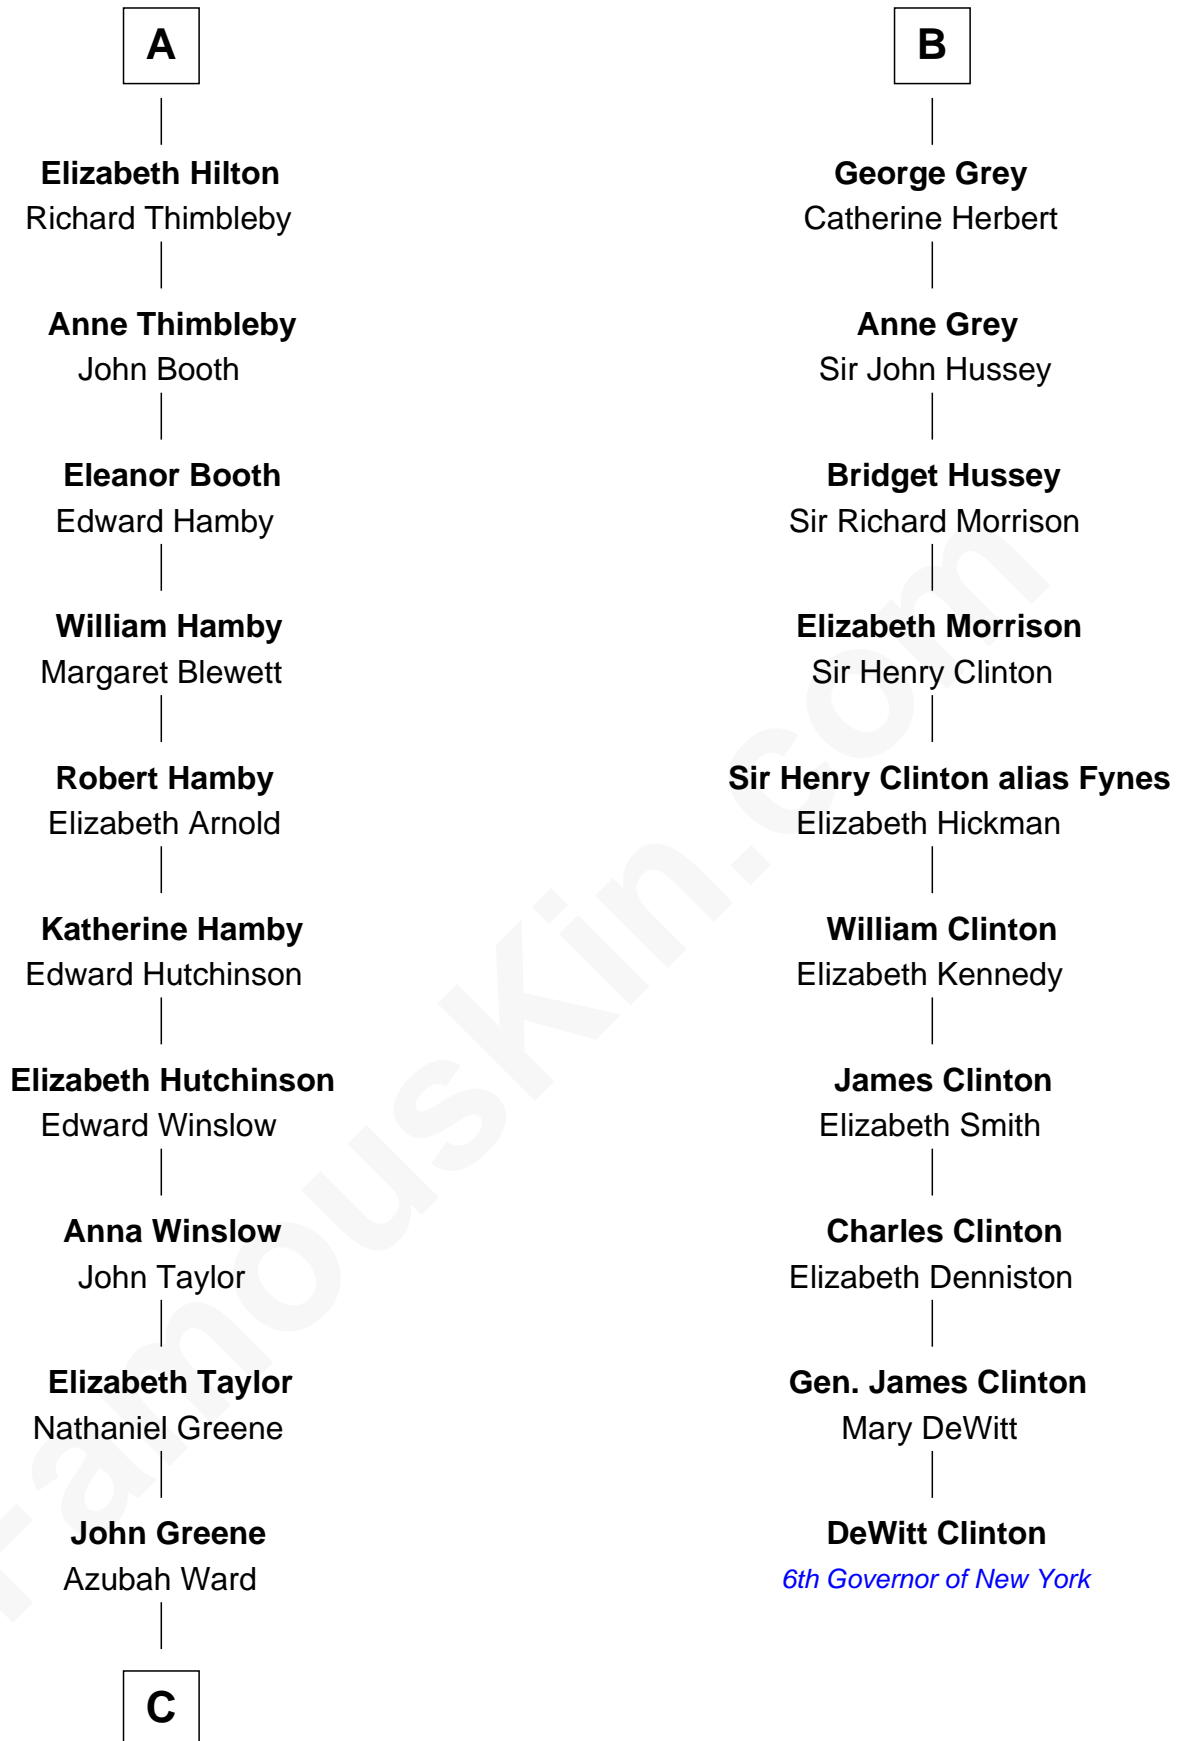

FamousKin.com

Relationship Chart of Lucretia (Rudolph) Garfield

First Lady of President James Garfield

16th cousin 3 times removed of

DeWitt Clinton

6th Governor of New York

Alexander Comyn
Elisabeth de Quincy

Sir Godfrey Hilton
Margery Willoughby

A

Lord Alexander Comyn
Joan le Latimer

Alice Comyn
Henry de Beaumont

Isabella de Beaumont
Henry of Lancaster

Blanche of Lancaster
John of Gaunt

Elizabeth of Lancaster
John de Holand

Constance de Holand
Sir John Grey

Sir Edmund Grey
Katherine Percy

B

C

—
Lucretia Greene

Elijah Mason

—
Arabella Greene Mason

Zebulon Rudolph