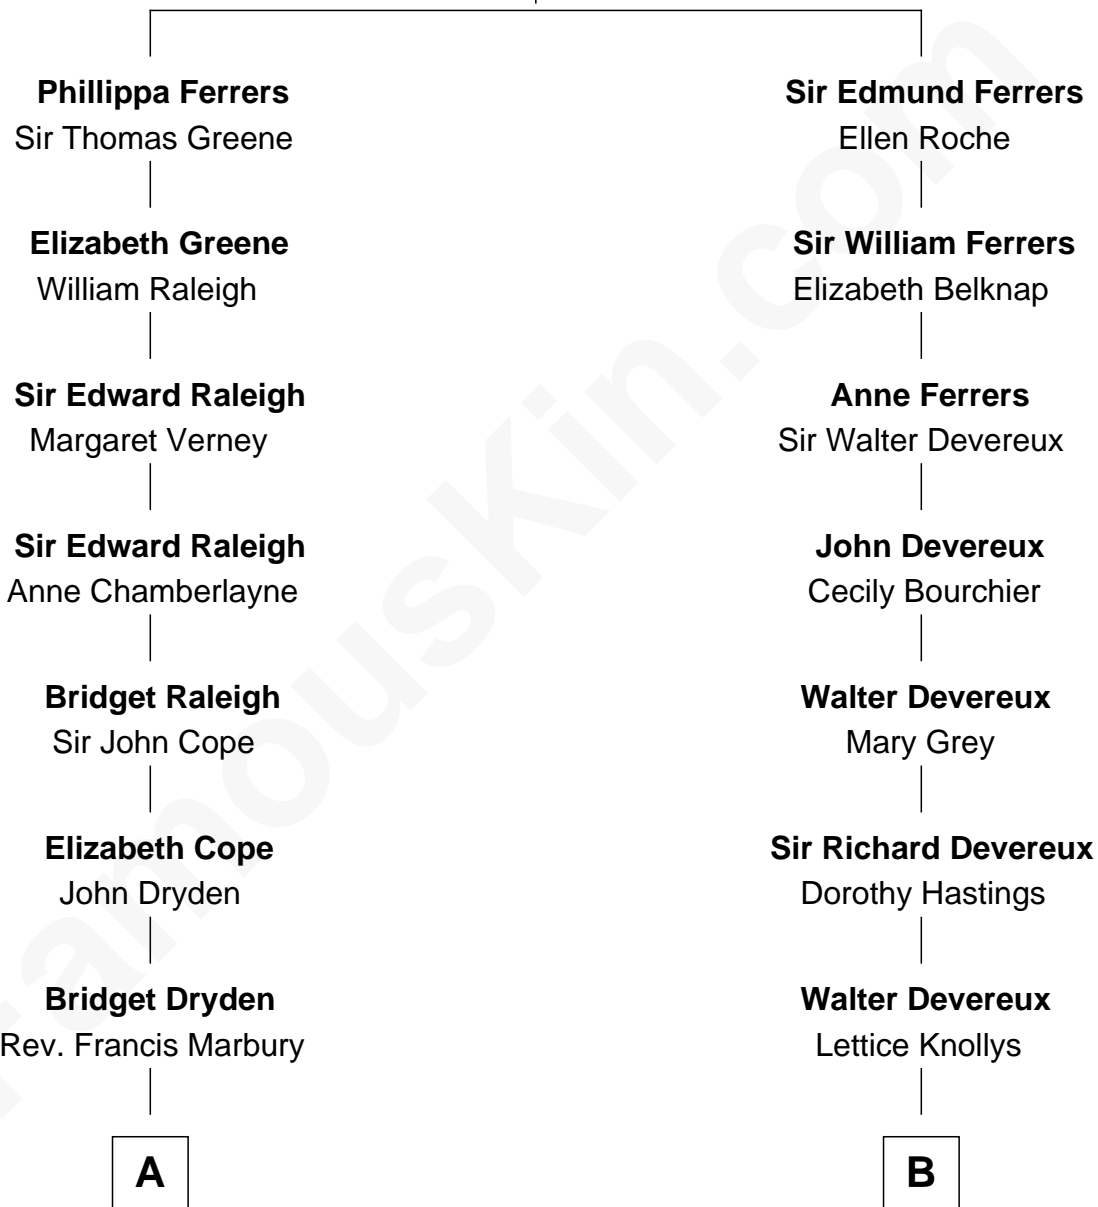

FamousKin.com
Relationship Chart of
Lucretia (Rudolph) Garfield

First Lady of President James Garfield

14th cousin of

Lt. Gen. James Brudenell

Leader of the "Charge of the Light Brigade"

Robert de Ferrers
 Margaret Despencer

A

Anne Marbury
William Hutchinson

Bridget Hutchinson
Gov. John Sanford

Gov. Peleg Sanford
Mary Coddington

Anne Sanford
Capt. John Mason

Peleg Sanford Mason
Mary Stanton

Elijah Mason
Lucretia Greene

Arabella Greene Mason
Zebulon Rudolph