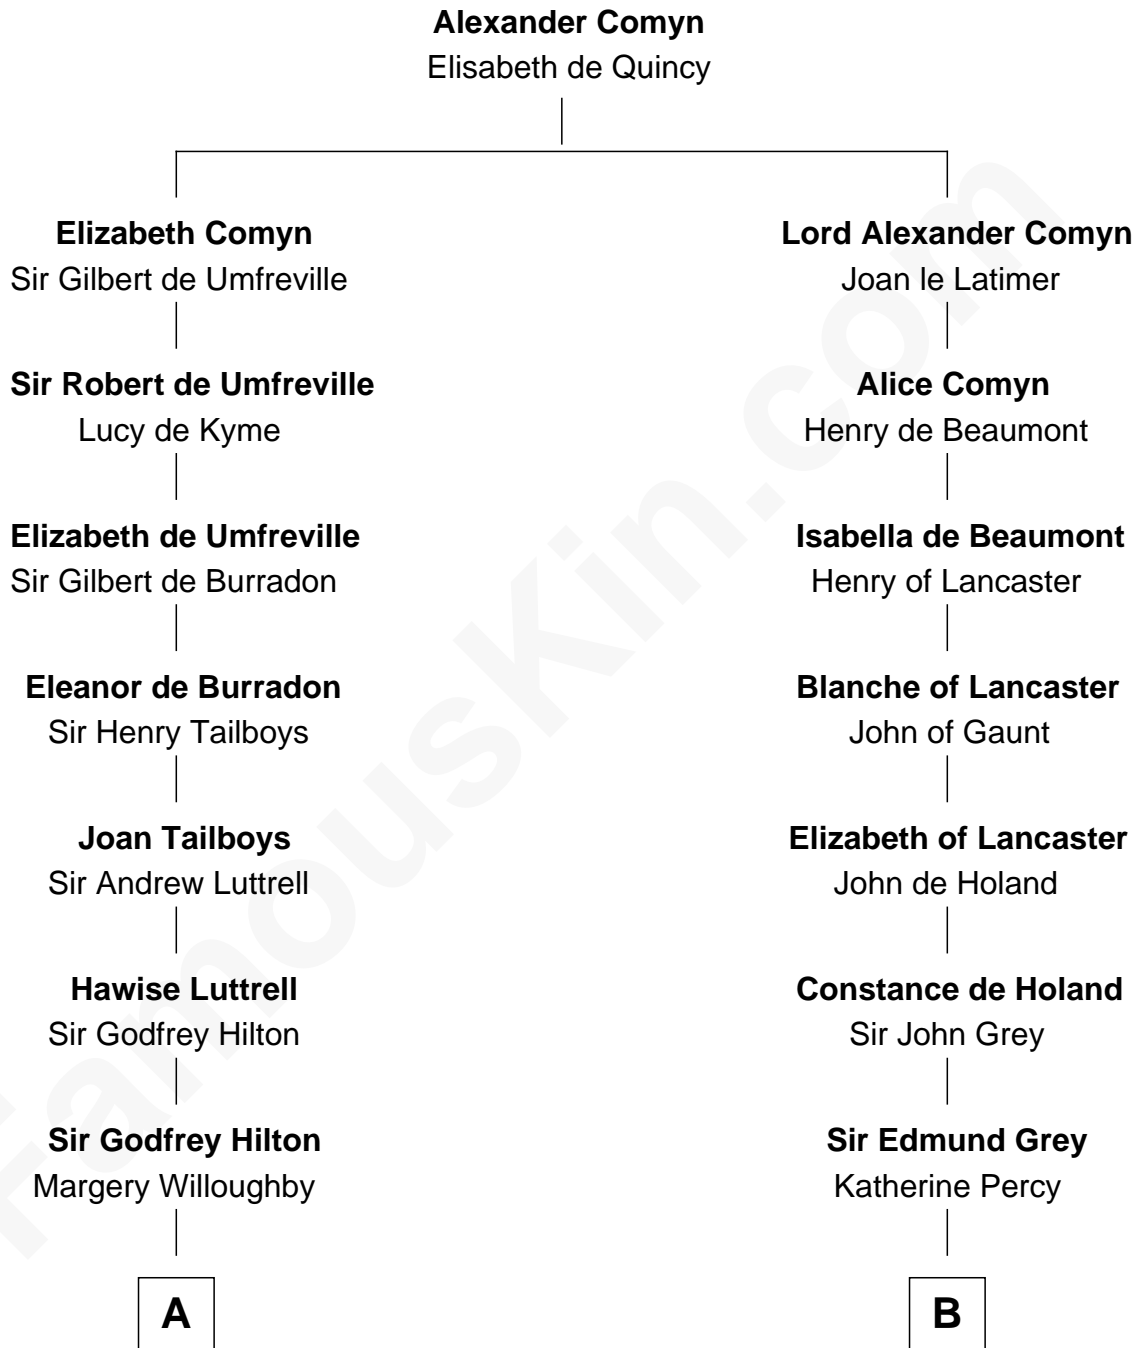

# FamousKin.com

## Relationship Chart of Lucretia (Rudolph) Garfield

*First Lady of President James Garfield*

18th cousin 1 time removed of

**Lt. Gen. James Brudenell**

*Leader of the "Charge of the Light Brigade"*

**C**

**Lucretia Greene**

Elijah Mason

**Arabella Greene Mason**

Zebulon Rudolph

**Lucretia (Rudolph) Garfield**

*First Lady of James Garfield*

**D**

**Robert Brudenell**

Penelope Anne Cooke