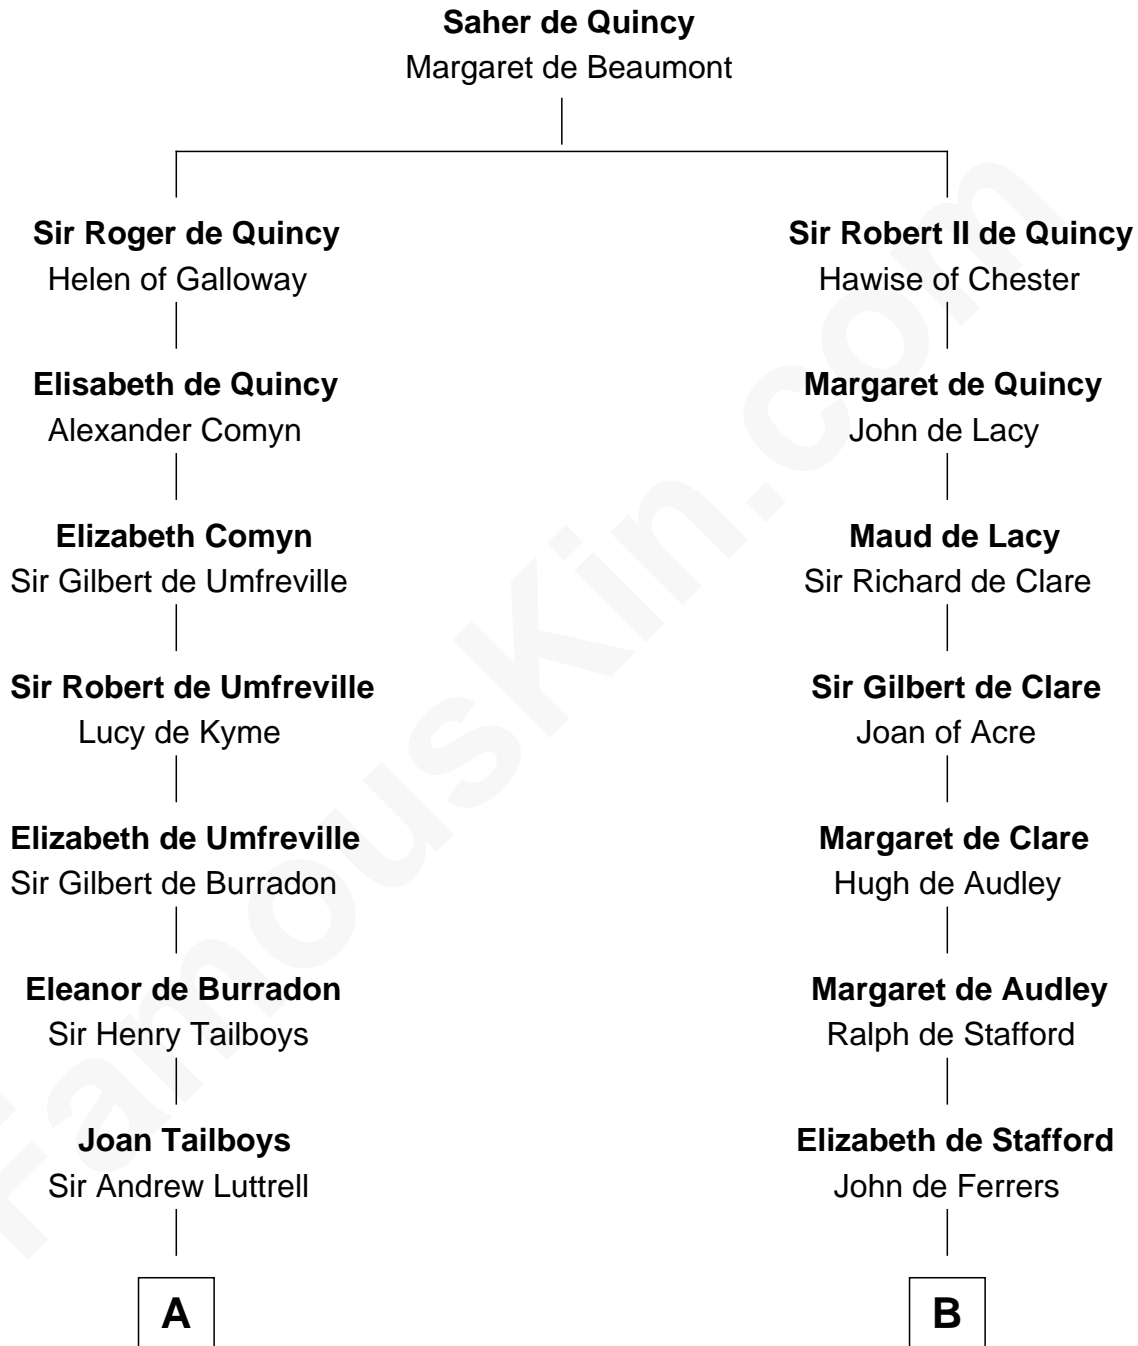

# FamousKin.com

## Relationship Chart of Lucretia (Rudolph) Garfield

*First Lady of President James Garfield*

17th cousin 4 times removed of

**Jonathan Swift**

*Author of Gulliver's Travels*

**C**

—  
**Elizabeth Taylor**  
Nathaniel Greene

—  
**John Greene**  
Azubah Ward

—  
**Lucretia Greene**  
Elijah Mason

—  
**Arabella Greene Mason**  
Zebulon Rudolph

—  
**Lucretia (Rudolph) Garfield**  
*First Lady of James Garfield*

FamousKin.com