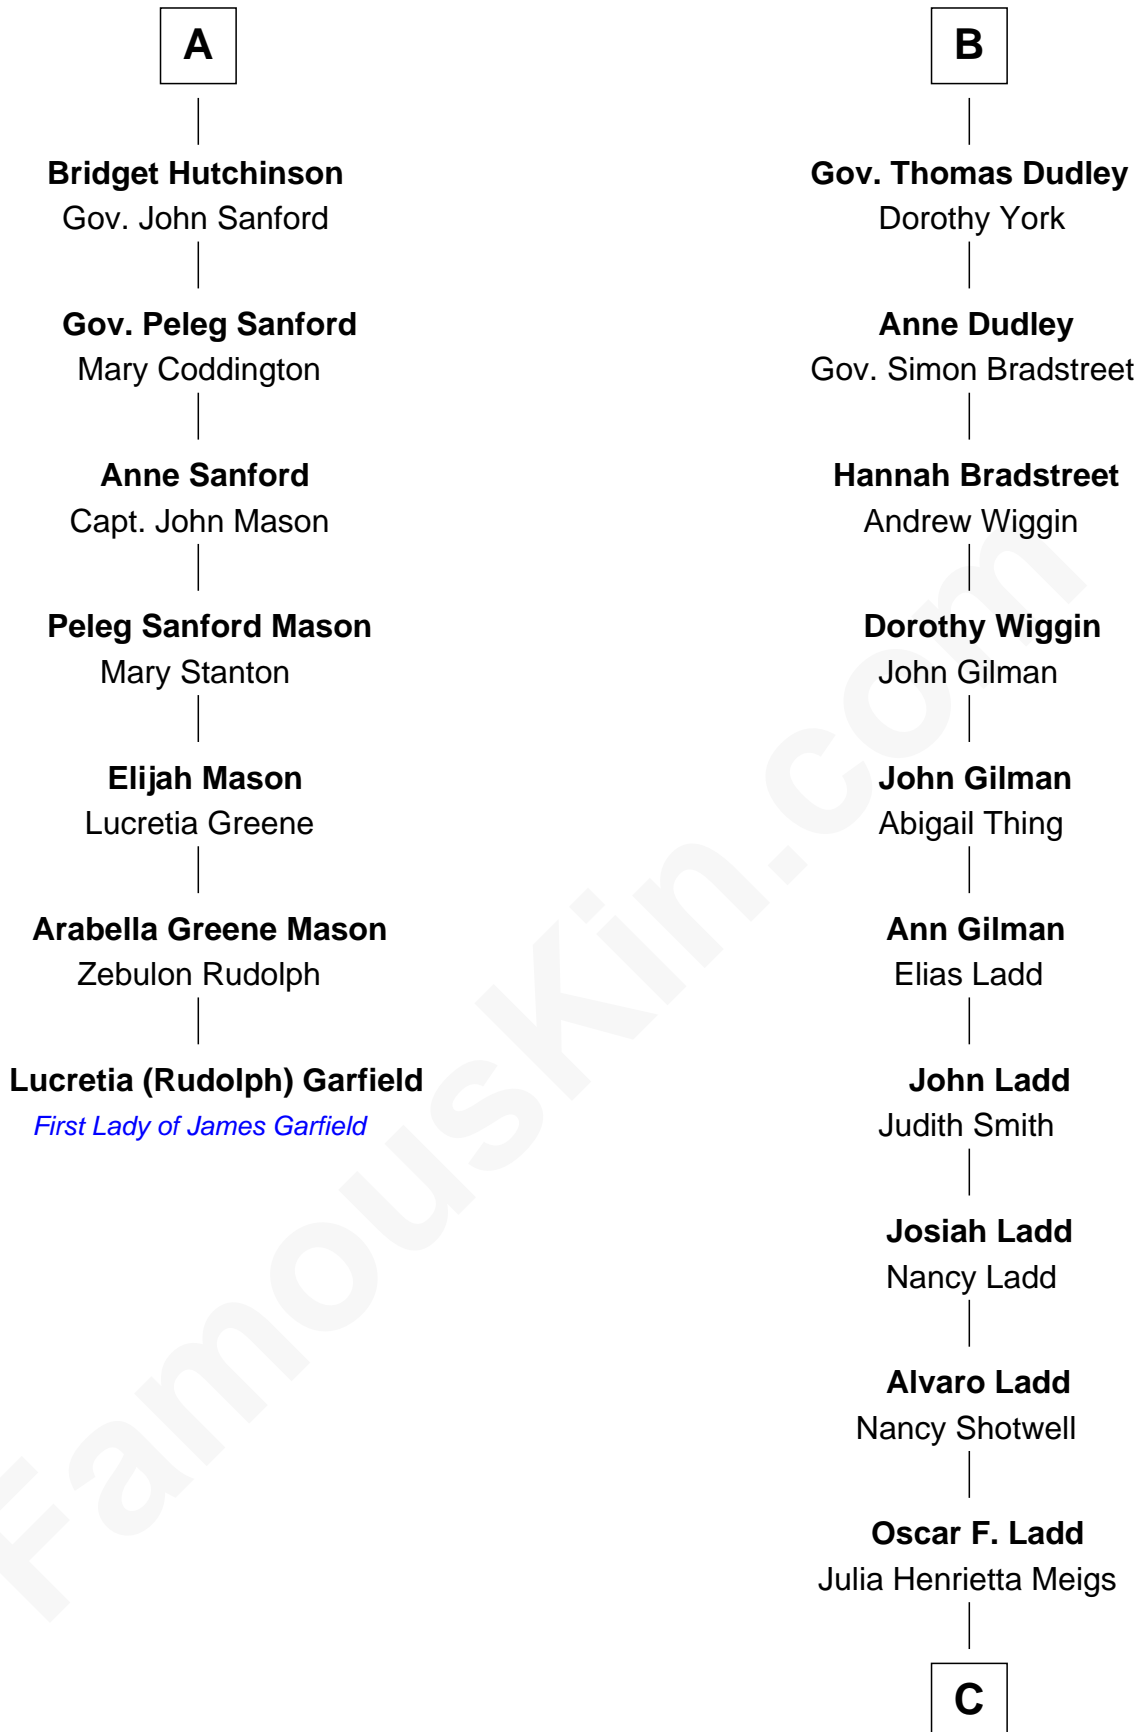

FamousKin.com
Relationship Chart of
Lucretia (Rudolph) Garfield
First Lady of President James Garfield

13th cousin 5 times removed of

Alan Ladd
Movie Actor

Sir Walter Blount
 Sancha de Ayala

Sir Thomas Blount
 Margaret de Gresley

Constance Blount
 Sir John Sutton

Sir Thomas Blount
 Agnes Hawley

Sir John Sutton
 Elizabeth Berkeley

Anne Blount
 William Marbury

Sir Edmund Sutton
 Joyce Tiptoft

Robert Marbury
 Katherine Williamson

Sir Edward Sutton
 Cecily Willoughby

William Marbury
 Agnes Lenton

Sir John Sutton
 Cecily Grey

Rev. Francis Marbury
 Bridget Dryden

Sir Henry Dudley
 ----- Ashton

Anne Marbury
 William Hutchinson

Roger Dudley
 Susanna Thorne

A

B