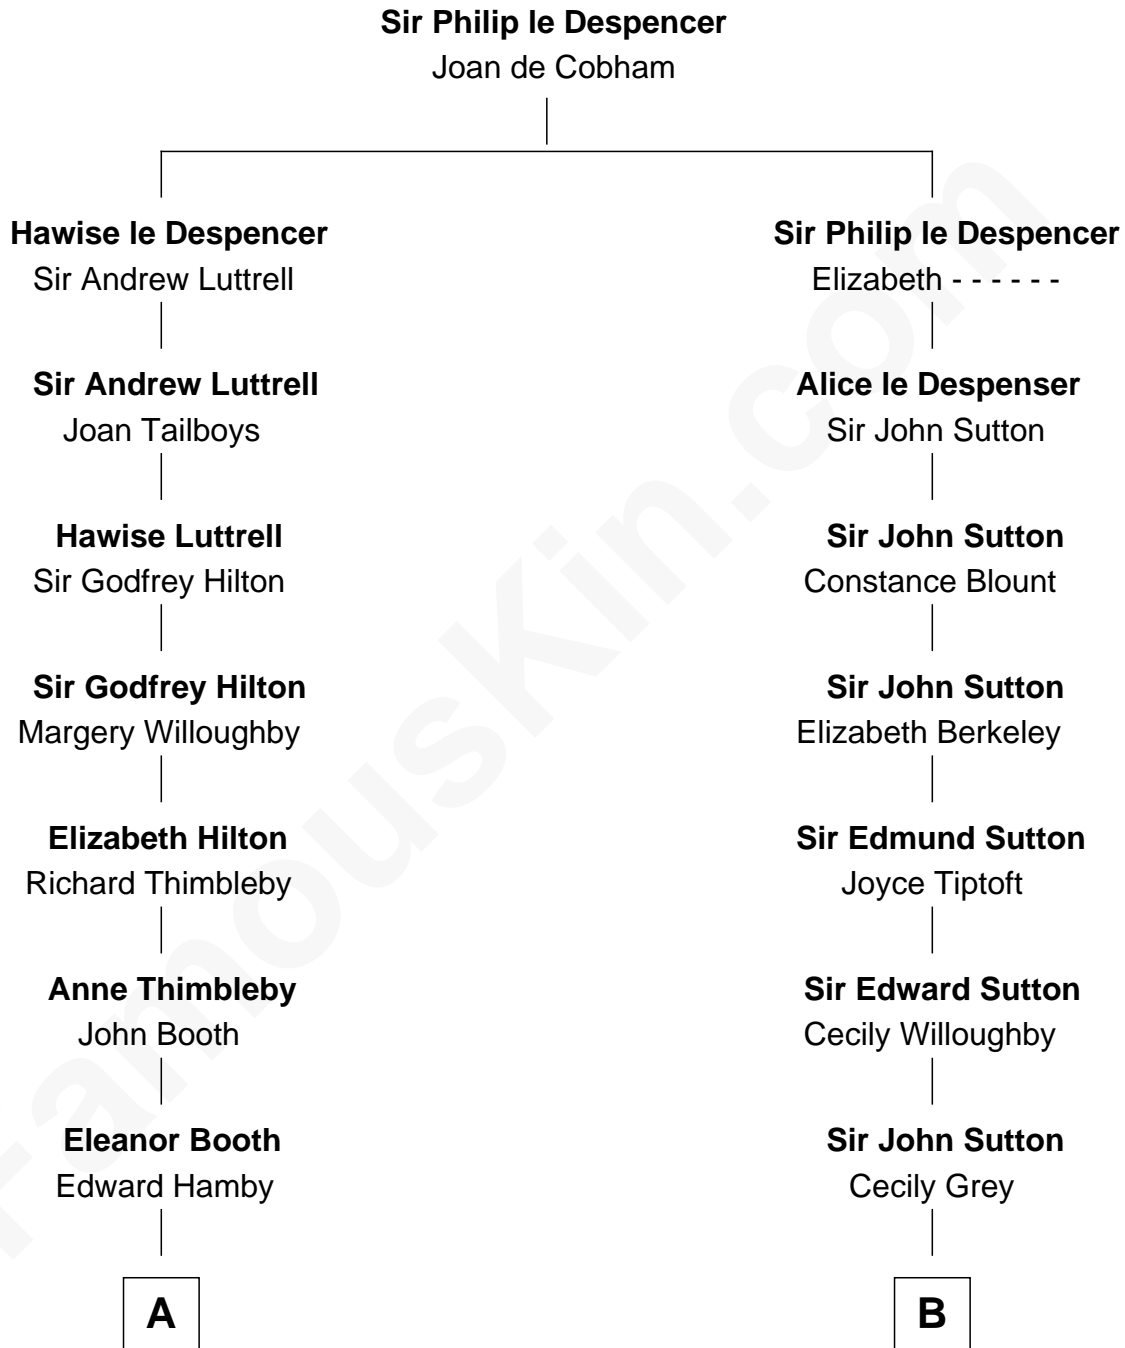

**FamousKin.com**  
**Relationship Chart of**  
**Lucretia (Rudolph) Garfield**  
*First Lady of President James Garfield*

16th cousin 4 times removed of

**Alan Ladd**  
*Movie Actor*

**C**

—  
**Alvaro Ladd**  
Nancy Shotwell

—  
**Oscar F. Ladd**  
Julia Henrietta Meigs

—  
**Alan Harwood Ladd**  
Selina Raleigh

—  
**Alan Ladd**  
*Movie Actor*

FamousKin.com