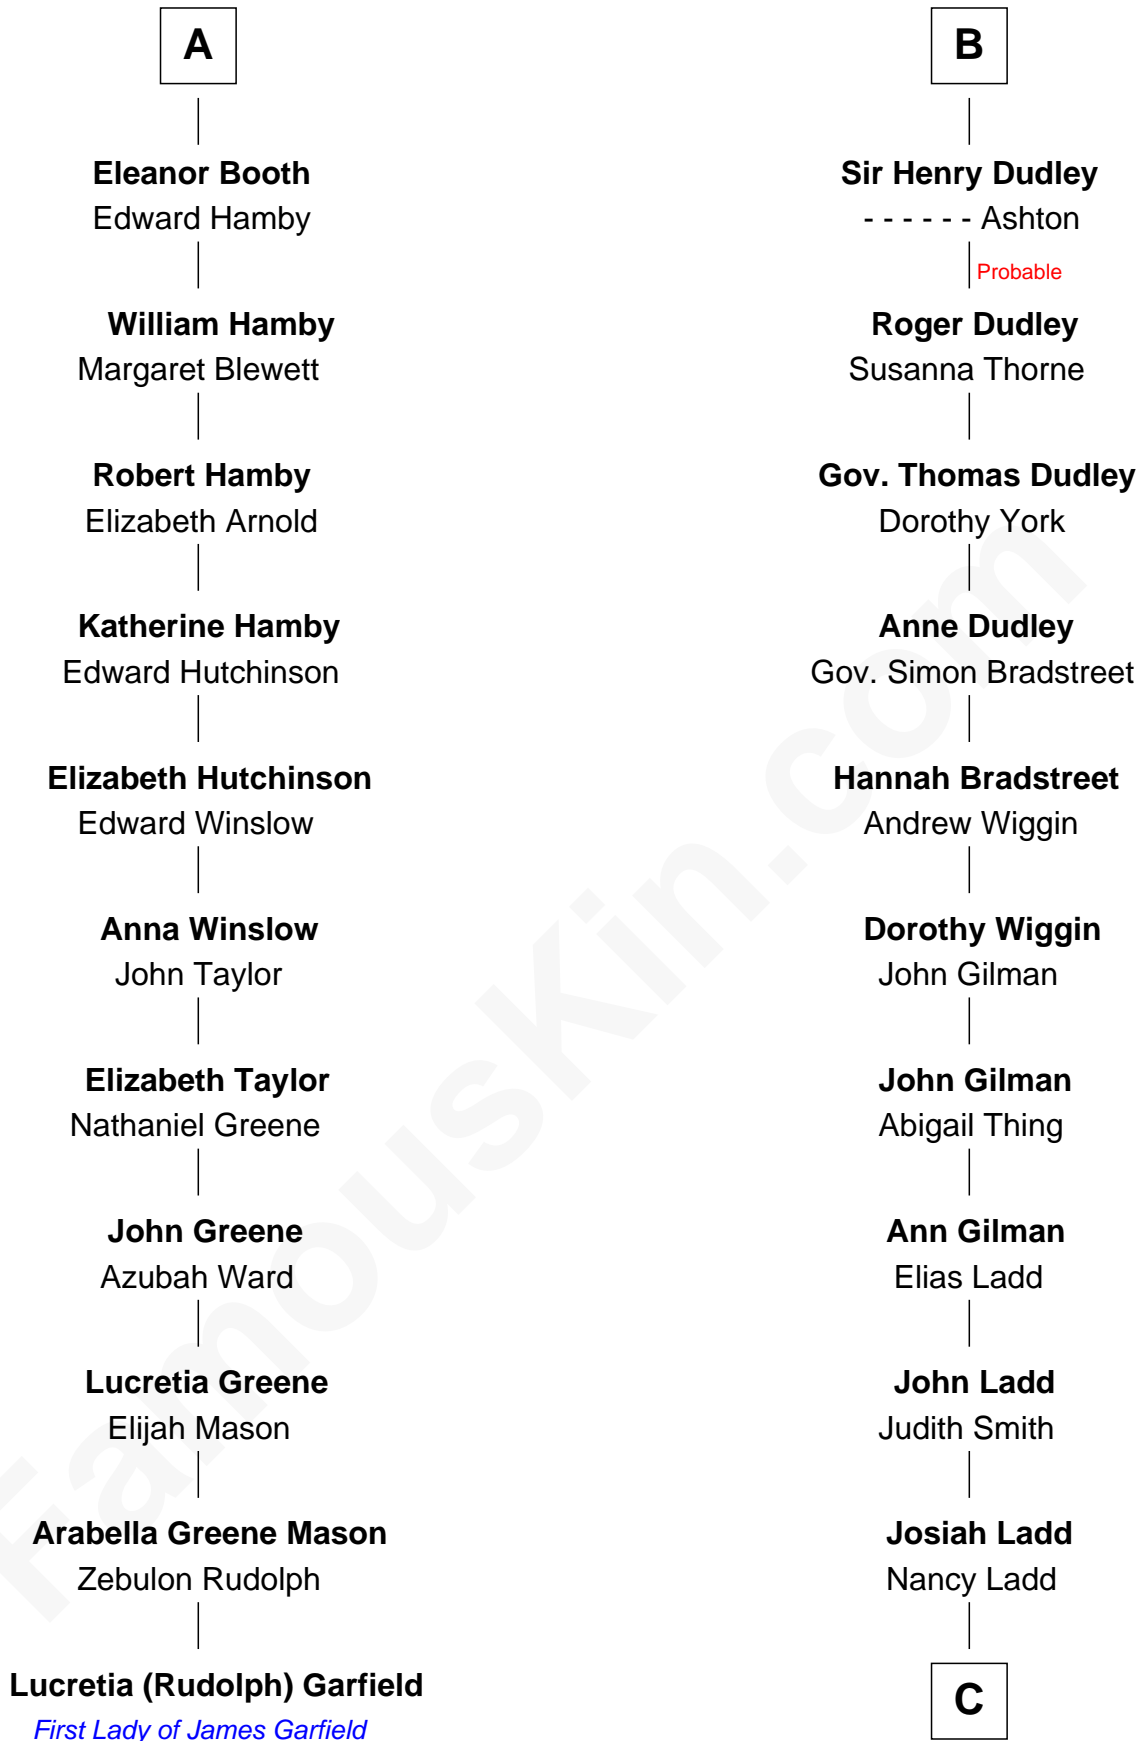

FamousKin.com
Relationship Chart of
Lucretia (Rudolph) Garfield
First Lady of President James Garfield

17th cousin 3 times removed of

Alan Ladd
Movie Actor

C

—
Alvaro Ladd
Nancy Shotwell

—
Oscar F. Ladd
Julia Henrietta Meigs

—
Alan Harwood Ladd
Selina Raleigh

—
Alan Ladd
Movie Actor

FamousKin.com