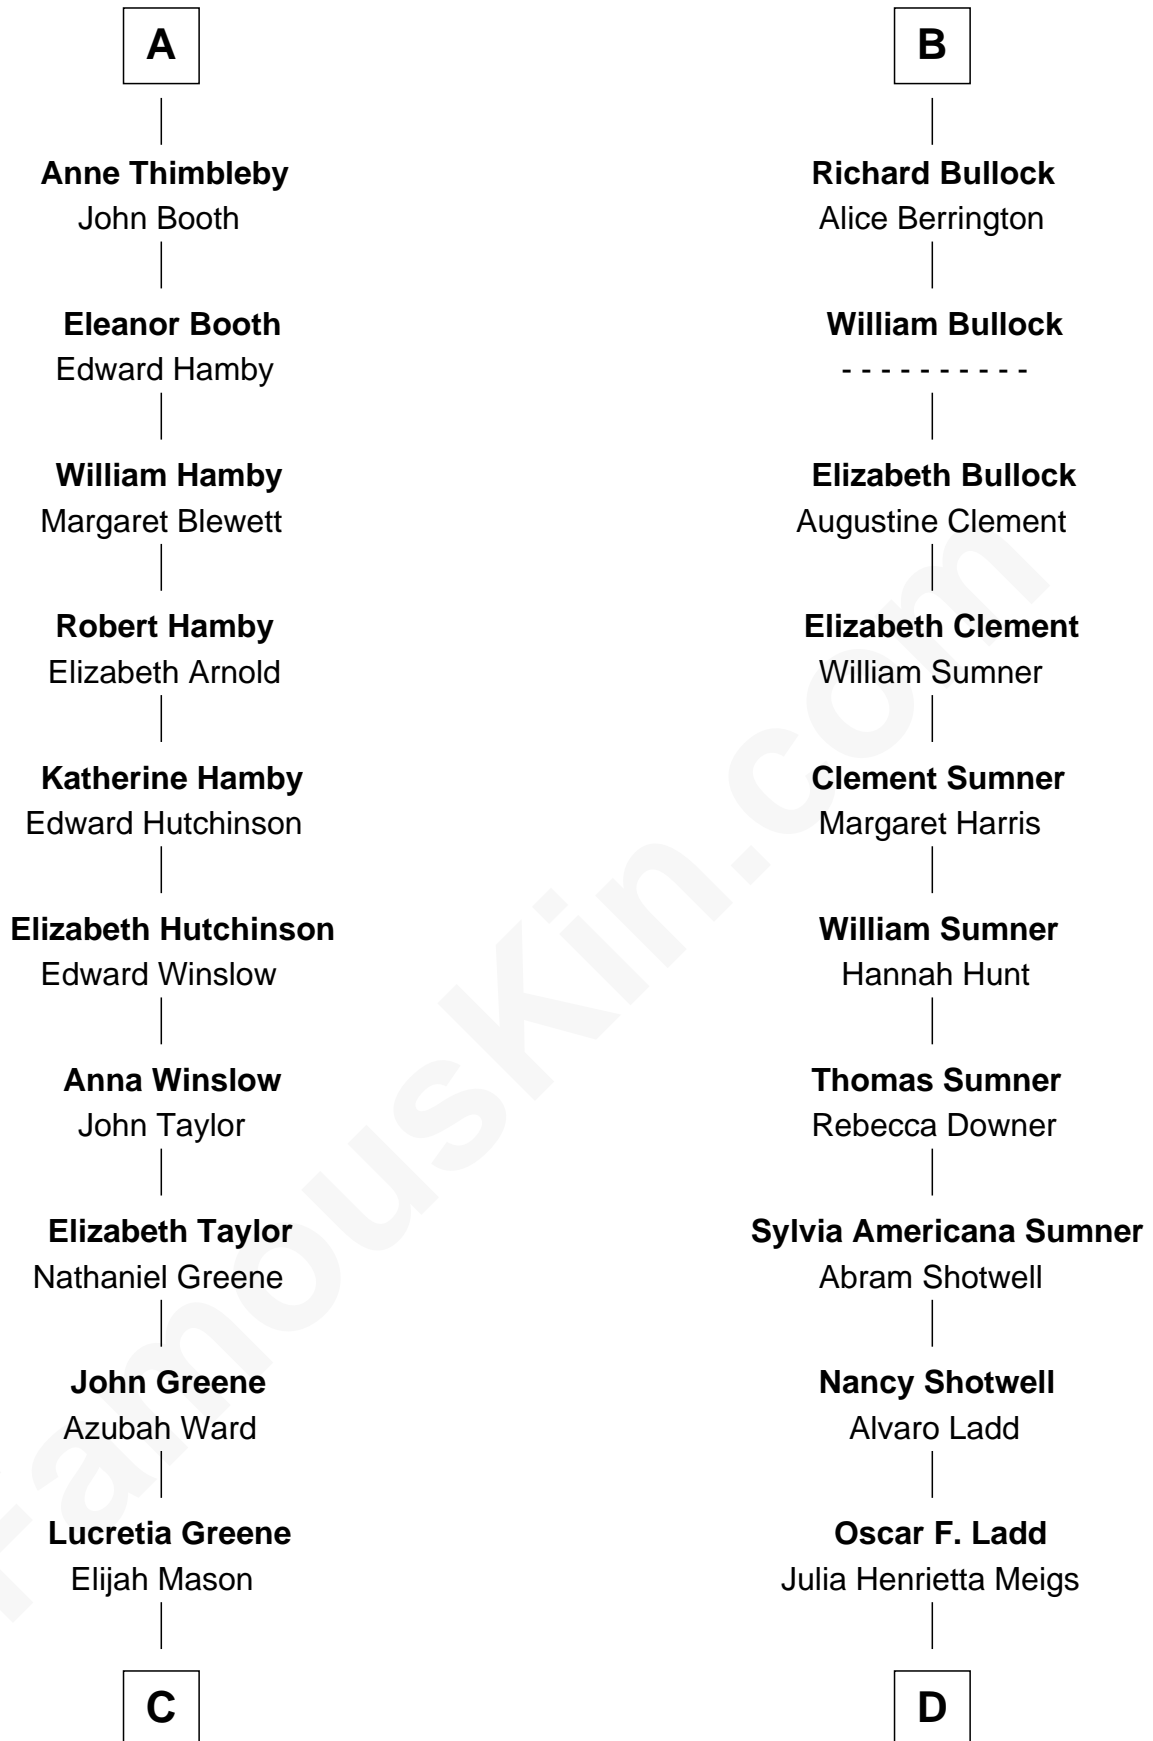

FamousKin.com
Relationship Chart of
Lucretia (Rudolph) Garfield
First Lady of President James Garfield

18th cousin of

Alan Ladd
Movie Actor

FamousKin.com