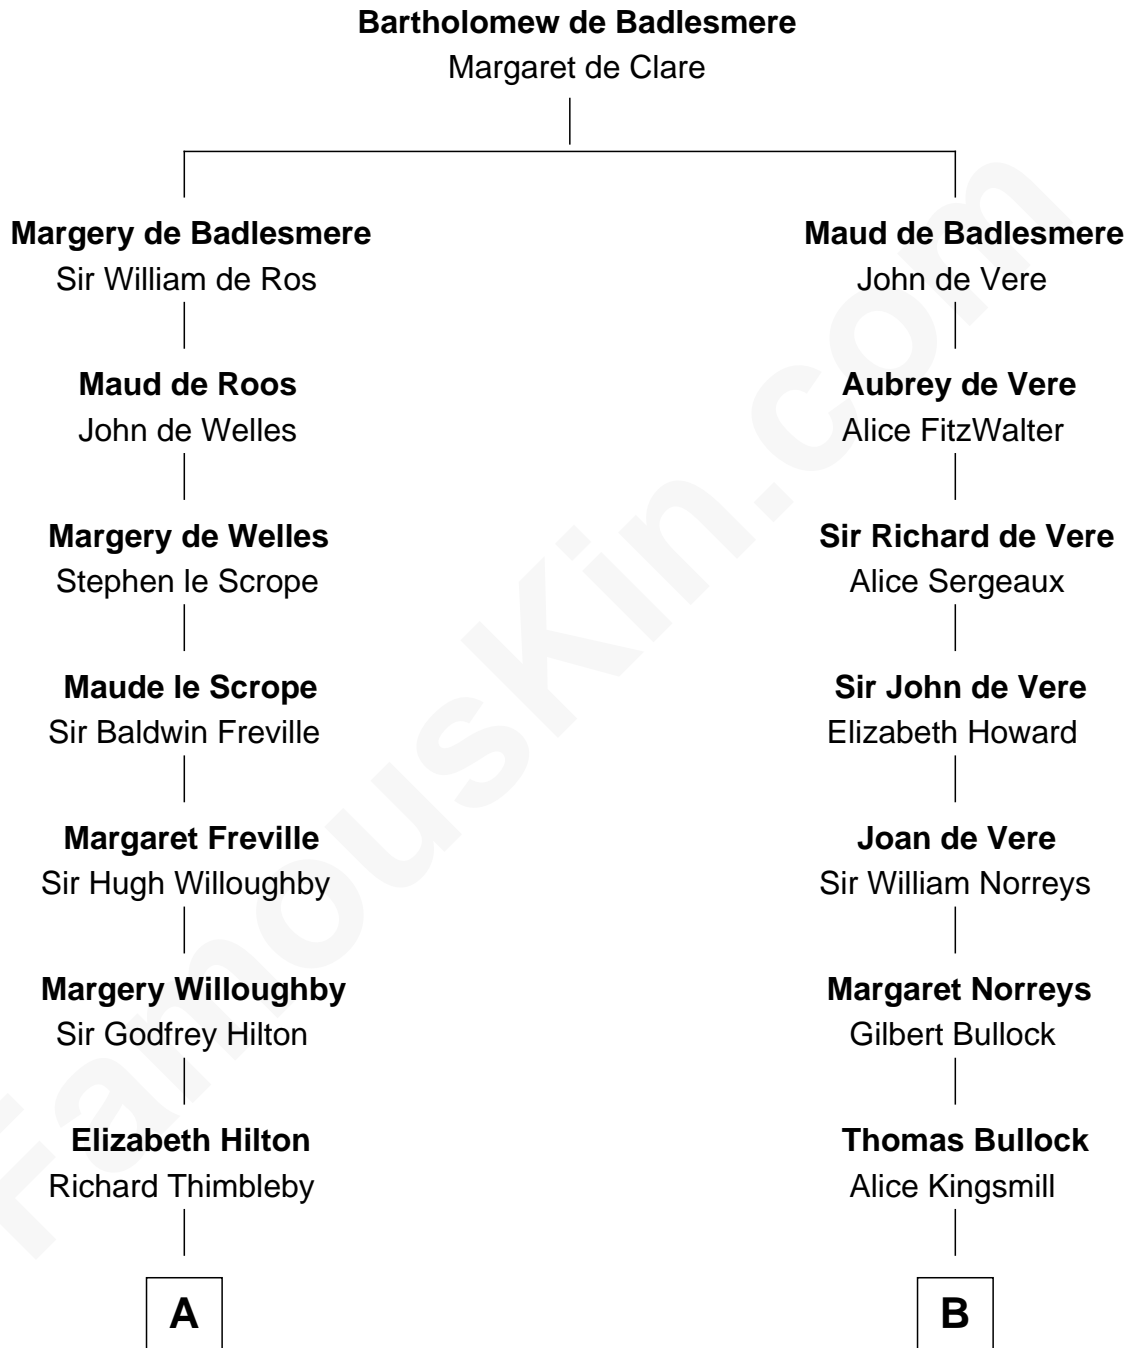

FamousKin.com
Relationship Chart of
Lucretia (Rudolph) Garfield
First Lady of President James Garfield

18th cousin of

Alan Ladd
Movie Actor

FamousKin.com