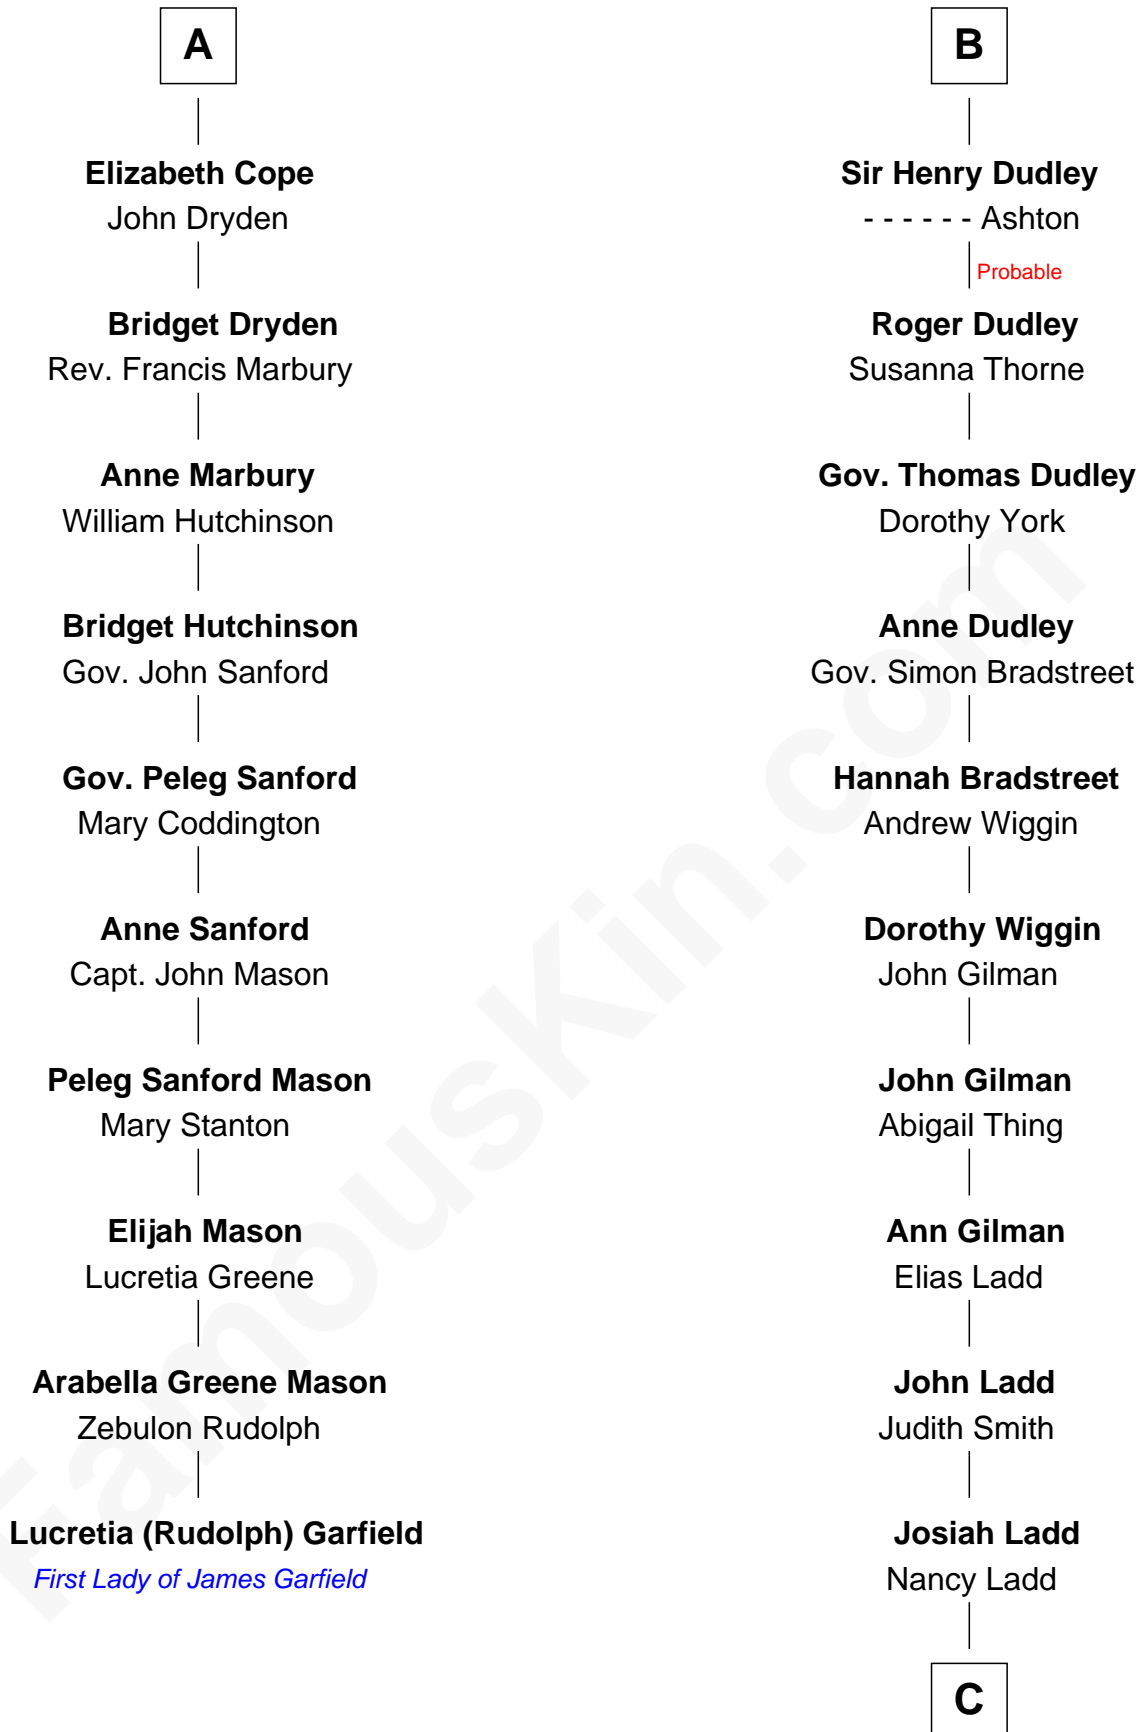

FamousKin.com
Relationship Chart of
Lucretia (Rudolph) Garfield
First Lady of President James Garfield

16th cousin 4 times removed of

Alan Ladd
Movie Actor

C

—
Alvaro Ladd
Nancy Shotwell

—
Oscar F. Ladd
Julia Henrietta Meigs

—
Alan Harwood Ladd
Selina Raleigh

—
Alan Ladd
Movie Actor

FamousKin.com