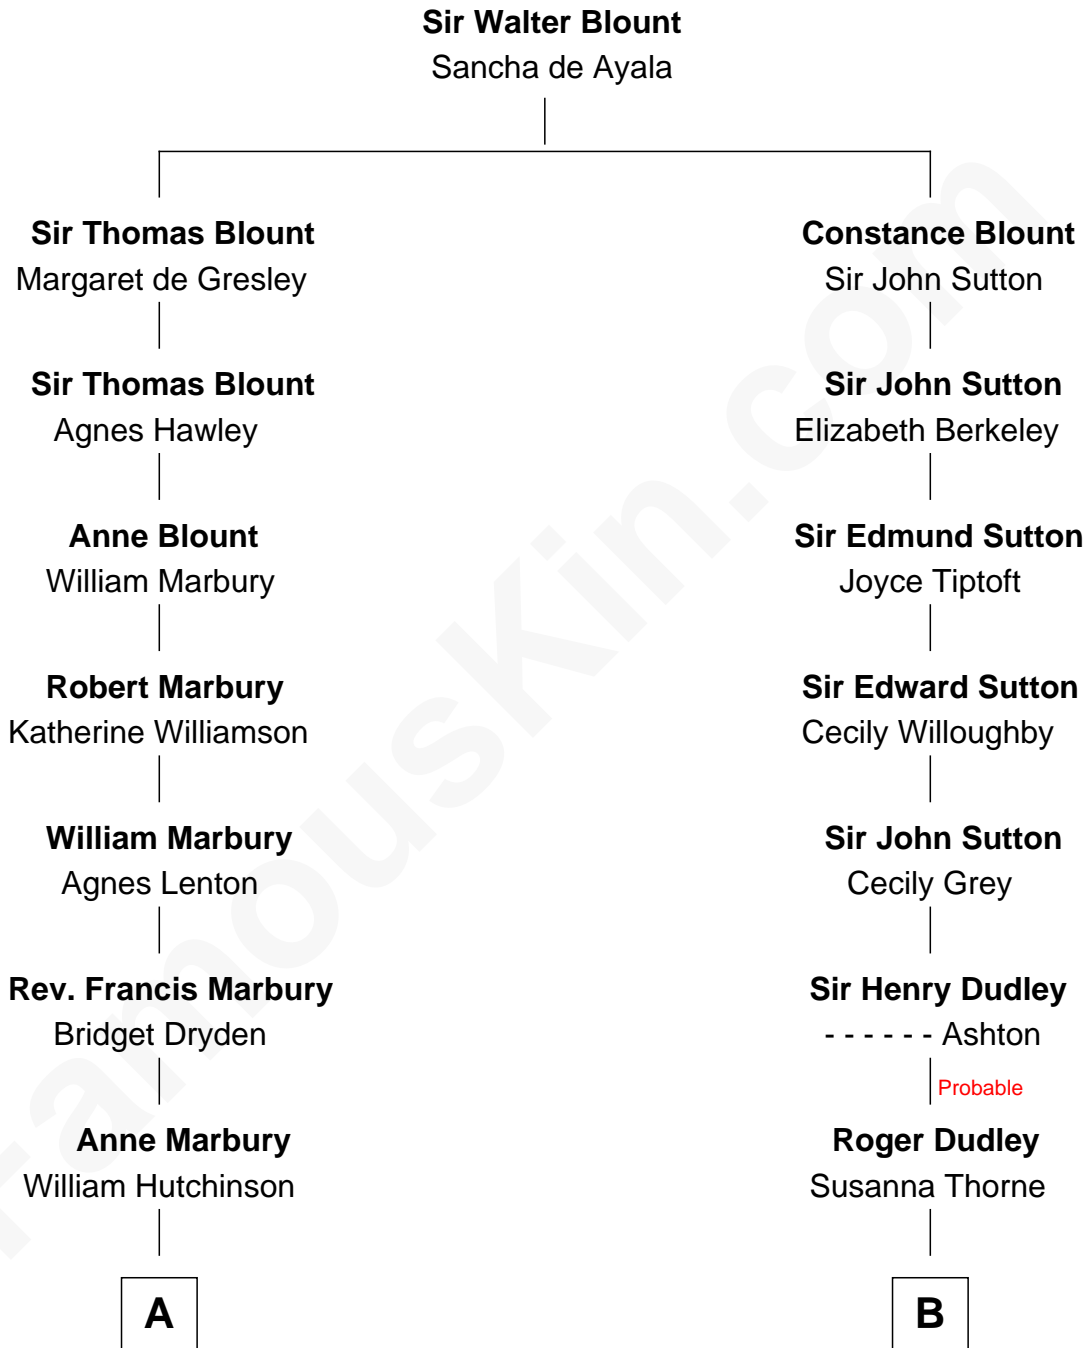

FamousKin.com
Relationship Chart of
Lucretia (Rudolph) Garfield
First Lady of President James Garfield

13th cousin 5 times removed of

George Hamilton
TV and Movie Actor

C

George William Hamilton

Anne Lucille Stevens