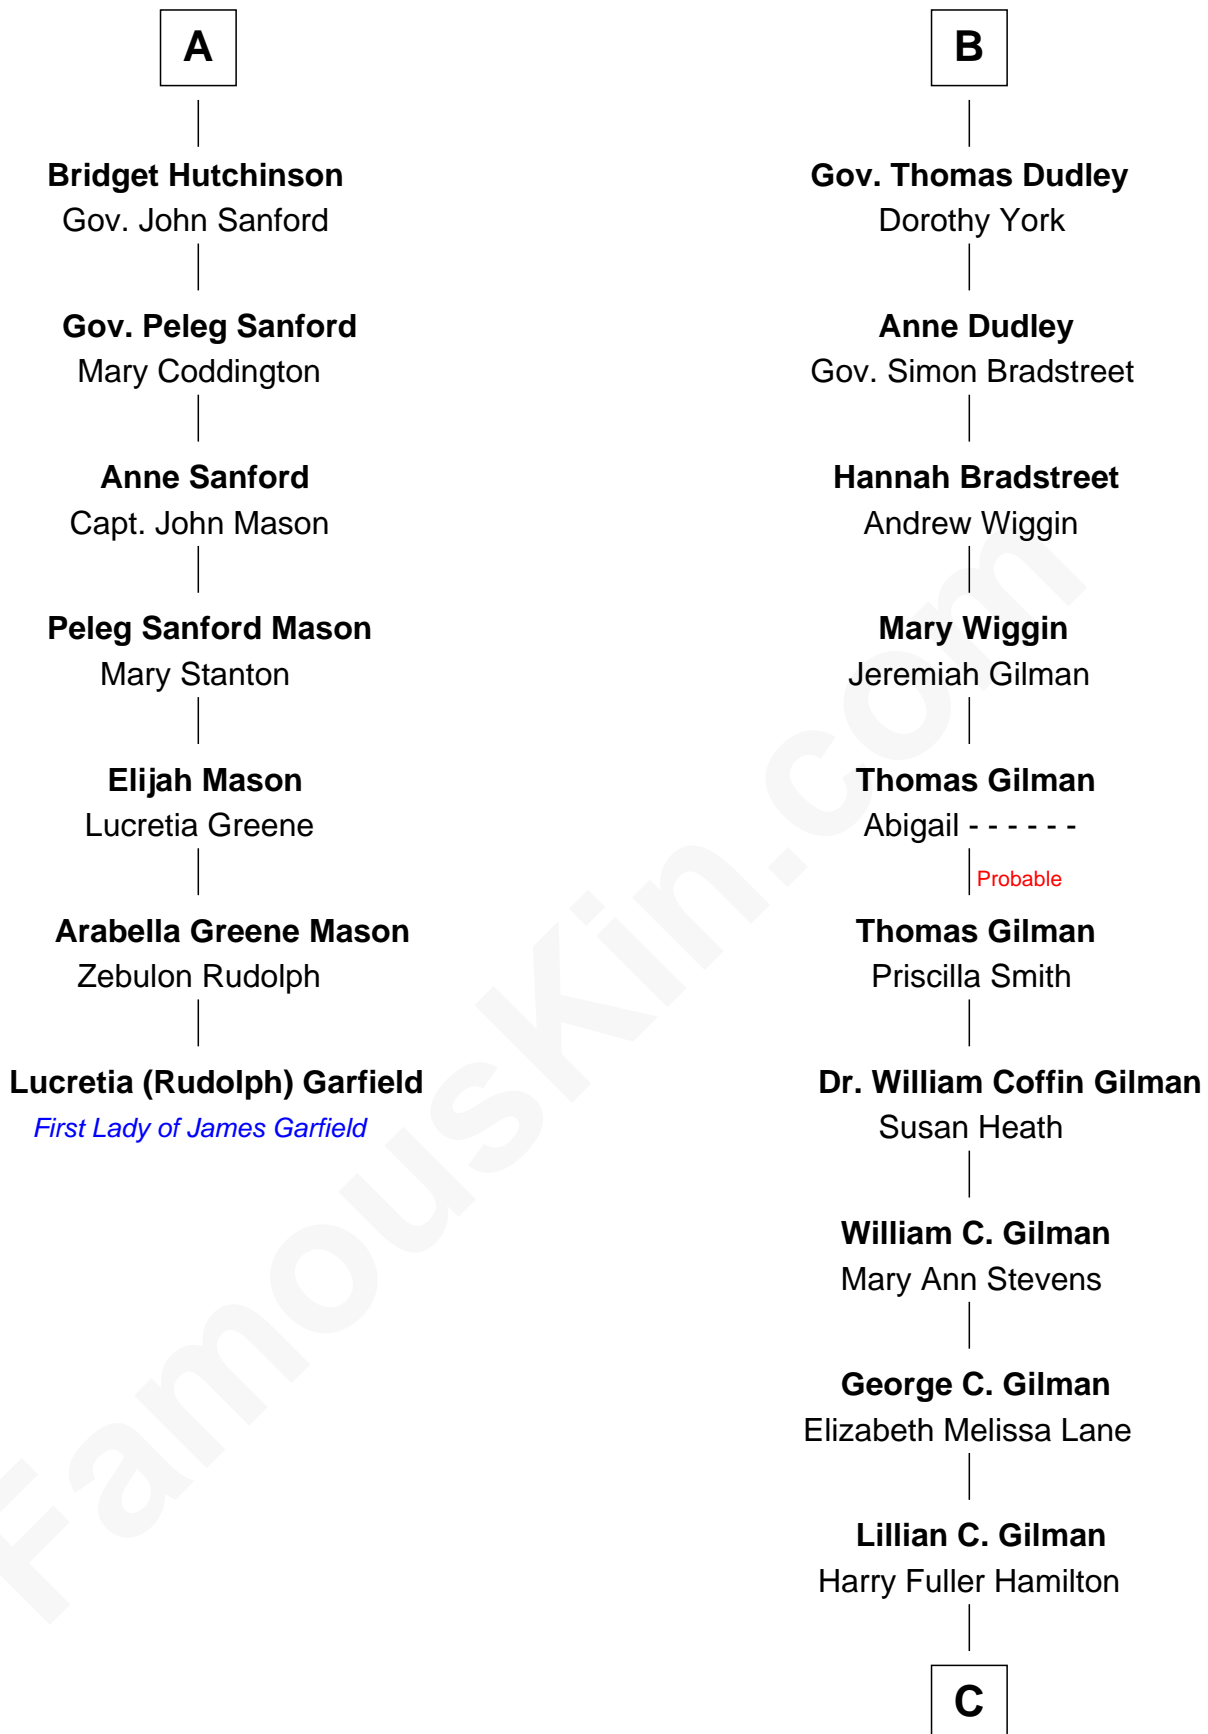

FamousKin.com
Relationship Chart of
Lucretia (Rudolph) Garfield
First Lady of President James Garfield

13th cousin 5 times removed of

George Hamilton
TV and Movie Actor

C

George William Hamilton

Anne Lucille Stevens