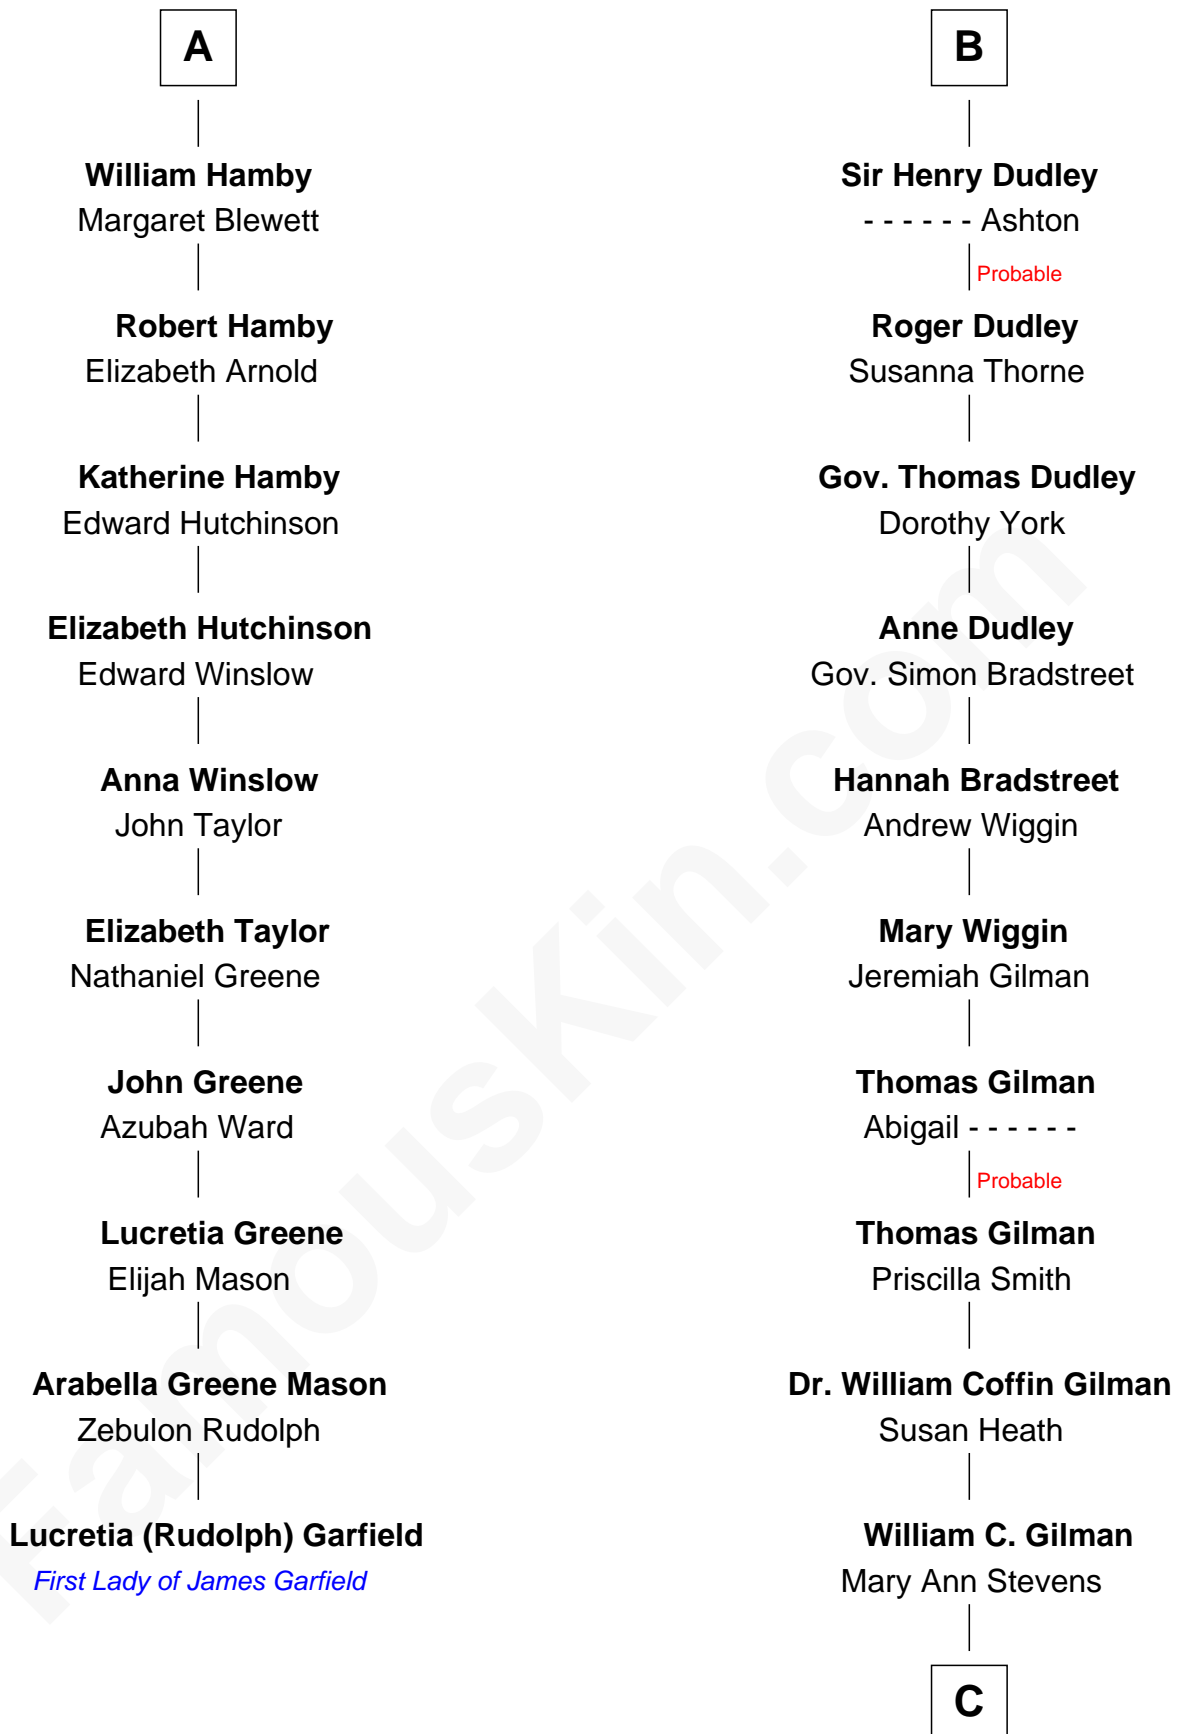

FamousKin.com

Relationship Chart of Lucretia (Rudolph) Garfield

First Lady of President James Garfield

16th cousin 4 times removed of

George Hamilton

TV and Movie Actor

Sir Philip le Despencer

Joan de Cobham

Elizabeth Hilton

Richard Thimbleby

Anne Thimbleby

John Booth

Eleanor Booth

Edward Hamby

A

Sir Philip le Despencer

Elizabeth - - - - -

Alice le Despenser

Sir John Sutton

Sir John Sutton

Constance Blount

Sir John Sutton

Elizabeth Berkeley

Sir Edmund Sutton

Joyce Tiptoft

Sir Edward Sutton

Cecily Willoughby

Sir John Sutton

Cecily Grey

B

C

George C. Gilman
Elizabeth Melissa Lane