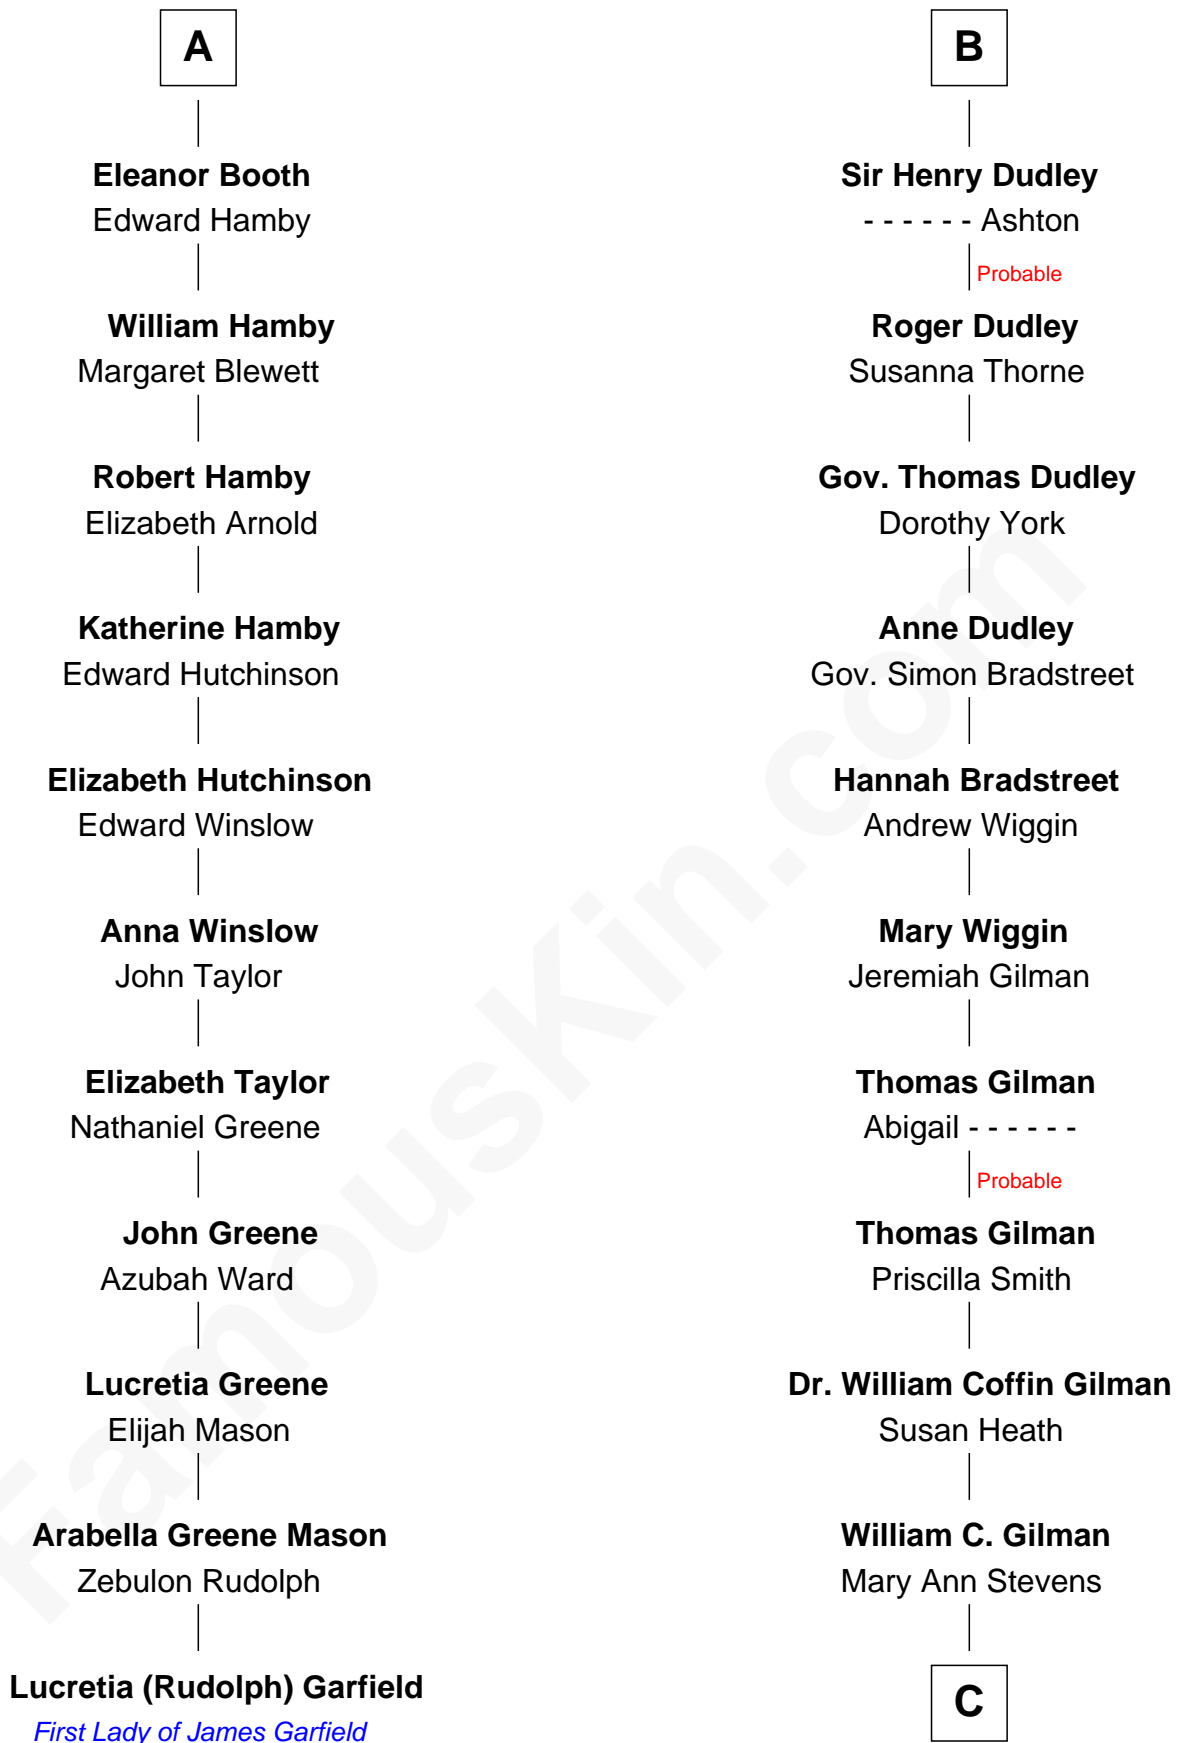

## Relationship Chart of Lucretia (Rudolph) Garfield

*First Lady of President James Garfield*

17th cousin 3 times removed of

**George Hamilton**

*TV and Movie Actor*

**Sir William de Ros**  
Margery de Badlesmere

**C**

**George C. Gilman**  
Elizabeth Melissa Lane

**Lillian C. Gilman**  
Harry Fuller Hamilton

**George William Hamilton**  
Anne Lucille Stevens

**George Hamilton**  
*TV and Movie Actor*

FamousKin.com