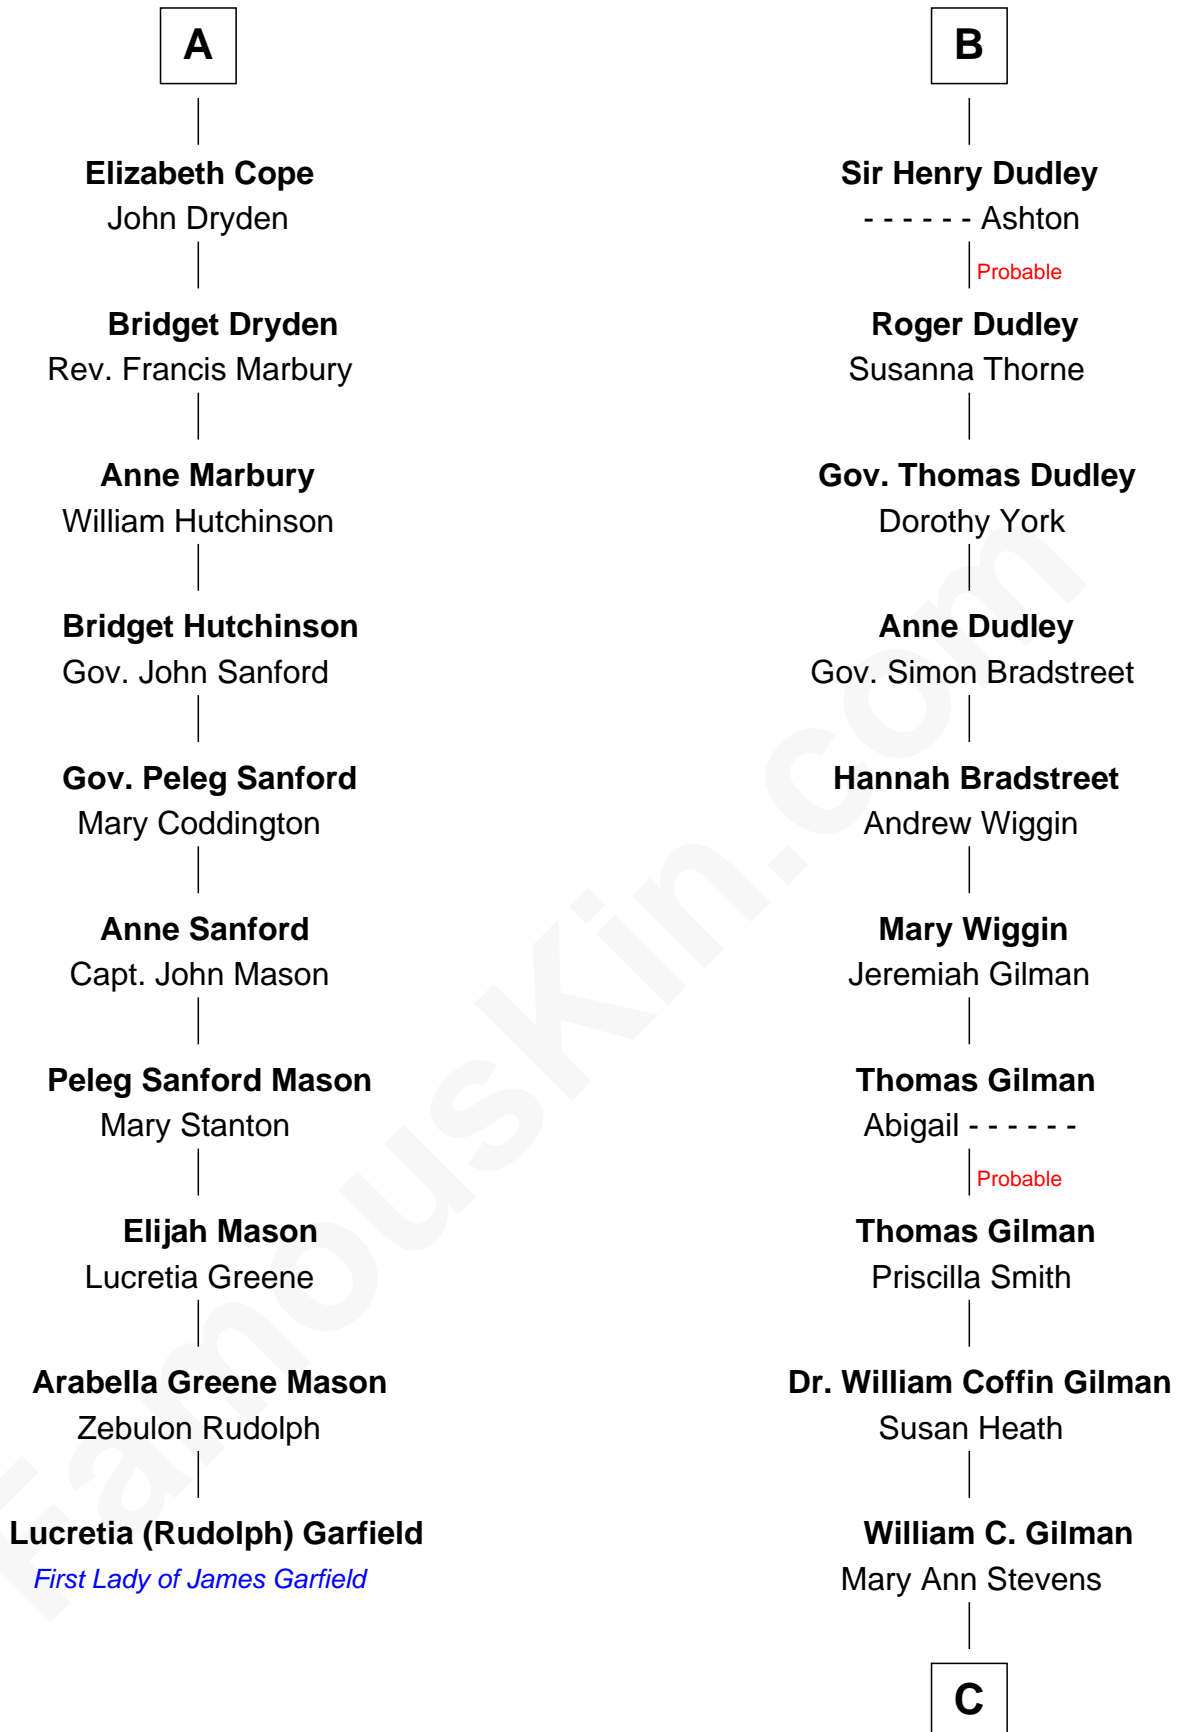

FamousKin.com
Relationship Chart of
Lucretia (Rudolph) Garfield
First Lady of President James Garfield

16th cousin 4 times removed of

George Hamilton
TV and Movie Actor

C

George C. Gilman
Elizabeth Melissa Lane

Lillian C. Gilman
Harry Fuller Hamilton

George William Hamilton
Anne Lucille Stevens

George Hamilton
TV and Movie Actor