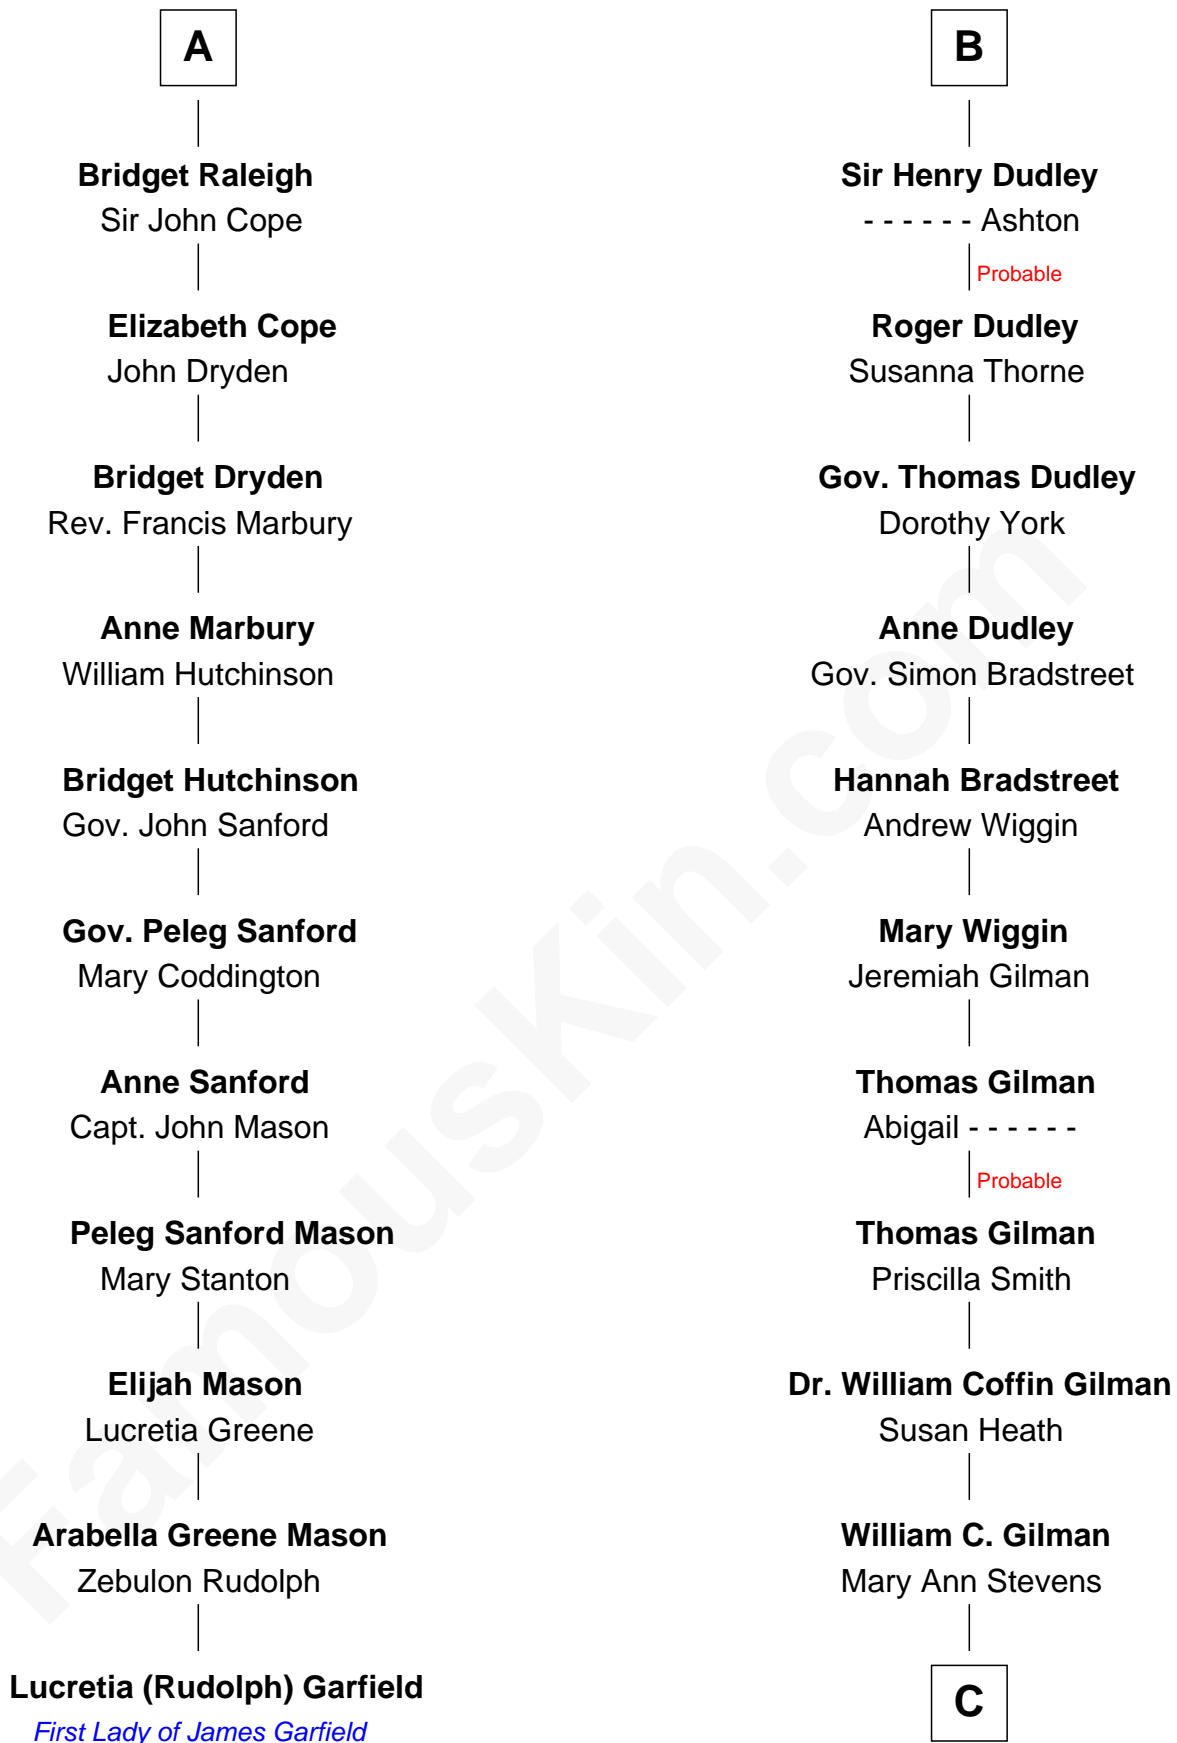

FamousKin.com

Relationship Chart of Lucretia (Rudolph) Garfield

First Lady of President James Garfield

17th cousin 3 times removed of

George Hamilton
TV and Movie Actor

Edmund Fitzalan
Alice de Warenne

C

George C. Gilman
Elizabeth Melissa Lane

Lillian C. Gilman
Harry Fuller Hamilton

George William Hamilton
Anne Lucille Stevens

George Hamilton
TV and Movie Actor