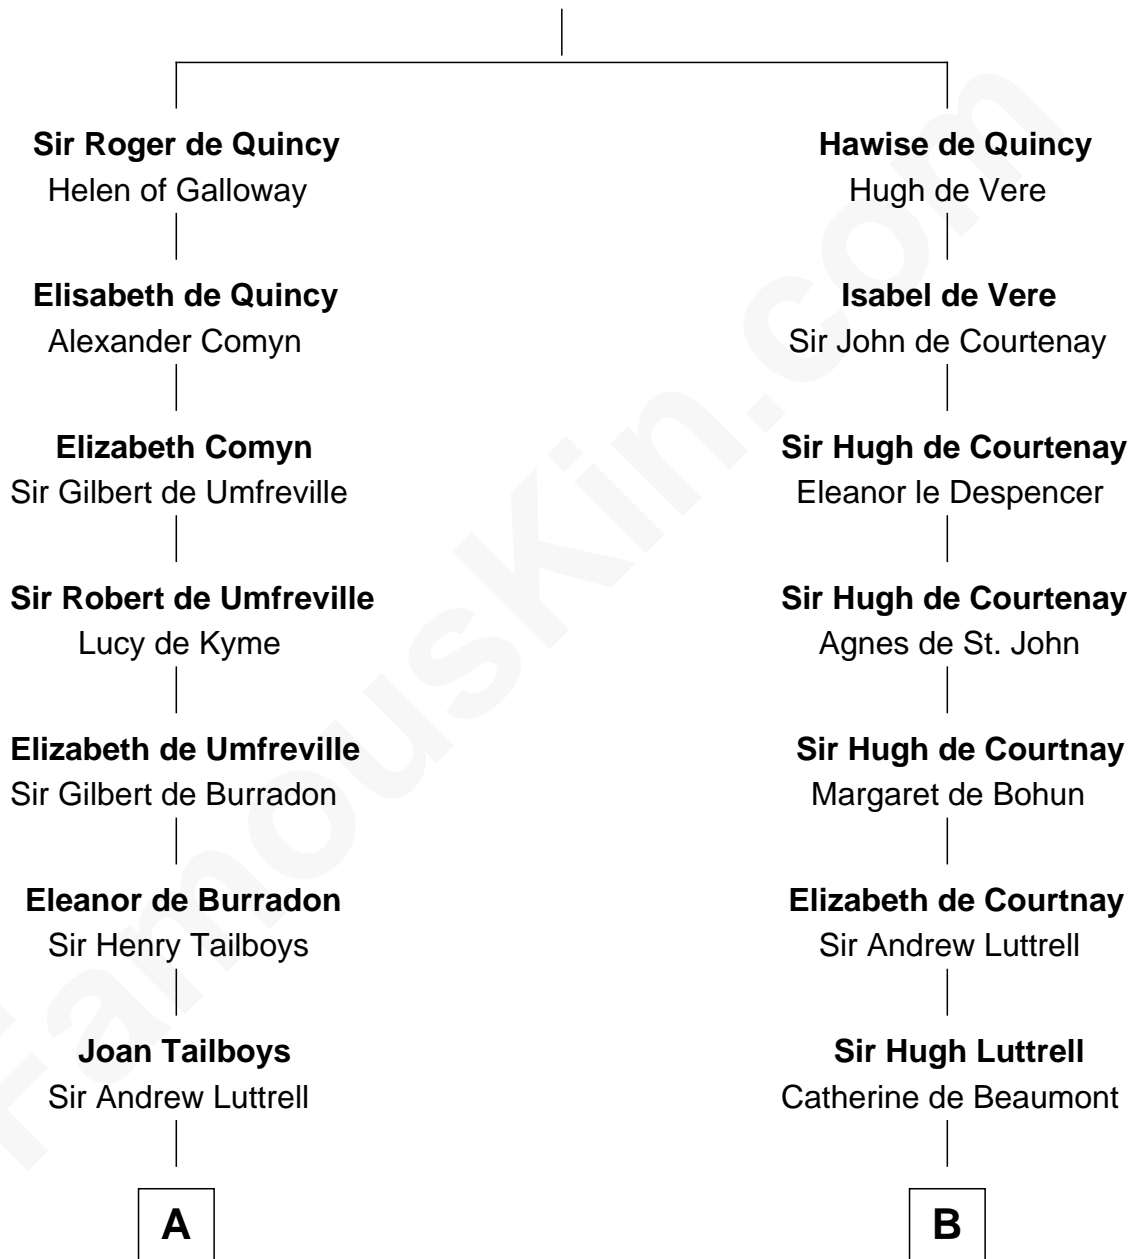

FamousKin.com

Relationship Chart of Lucretia (Rudolph) Garfield

First Lady of President James Garfield

20th cousin 1 time removed of

Herman Melville

Author of Moby Dick

Saher de Quincy
Margaret de Beaumont

C

Elizabeth Taylor
Nathaniel Greene

John Greene
Azubah Ward

Lucretia Greene
Elijah Mason

Arabella Greene Mason
Zebulon Rudolph

Lucretia (Rudolph) Garfield
First Lady of James Garfield

D

Mercy Greenleaf
John Scollay