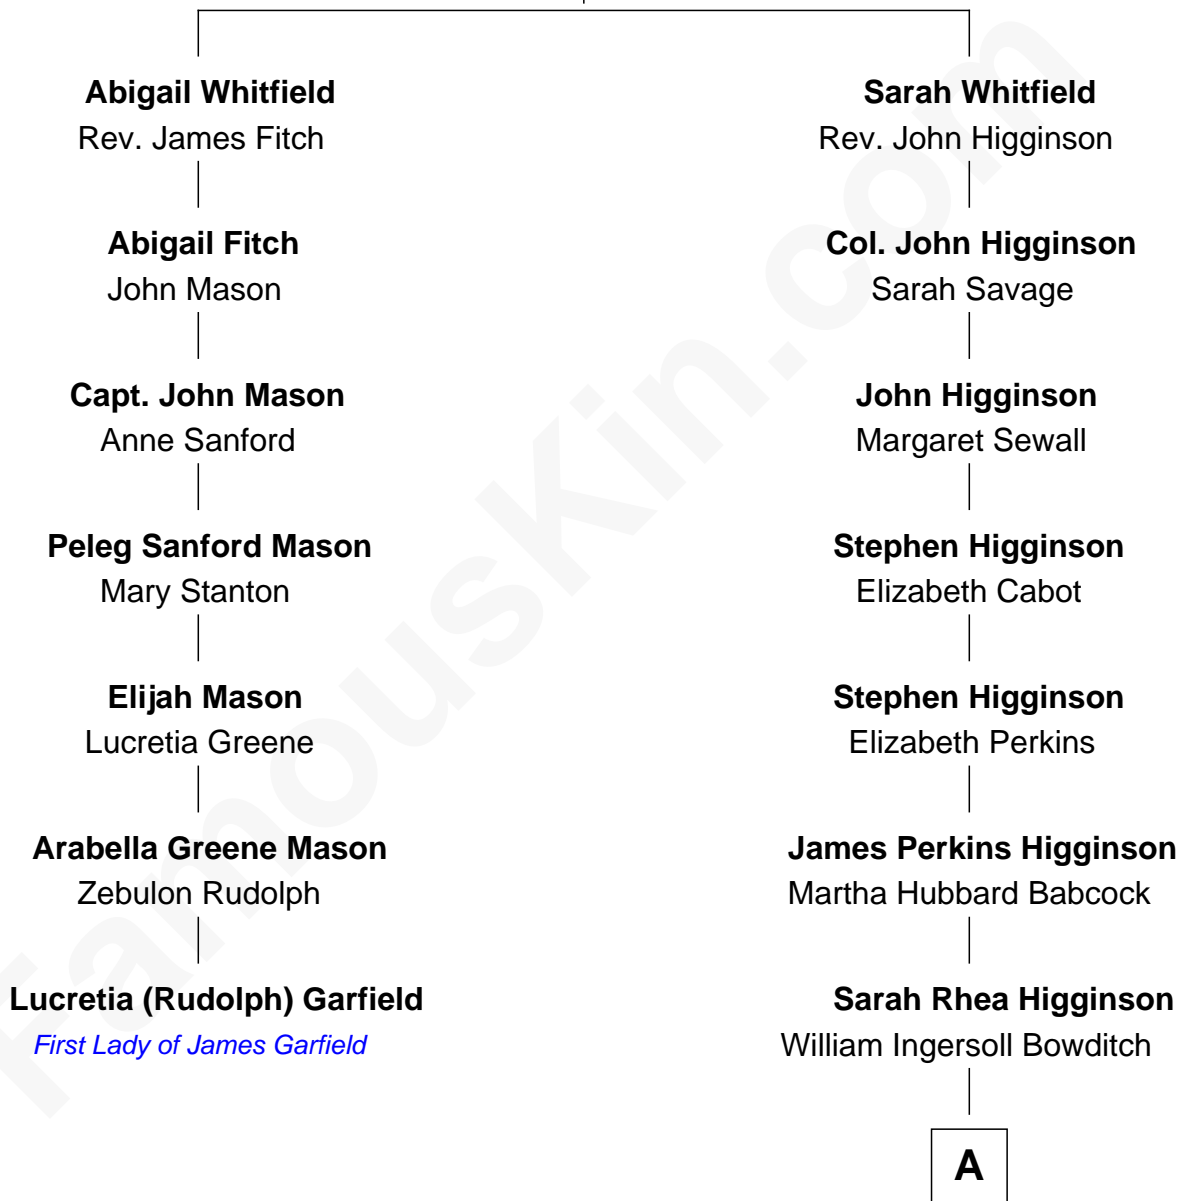

FamousKin.com

Relationship Chart of Lucretia (Rudolph) Garfield

First Lady of President James Garfield

6th cousin 4 times removed of

James Spader
TV and Movie Actor

Rev. Henry Whitfield
Dorothy Sheafe

A

Frederic Channing Bowditch

Elizabeth Thompson Forster

Elizabeth Higginson Bowditch

James Randall Fraser

Jean Fraser

Stoddard Greenwood Spader

James Spader

TV and Movie Actor