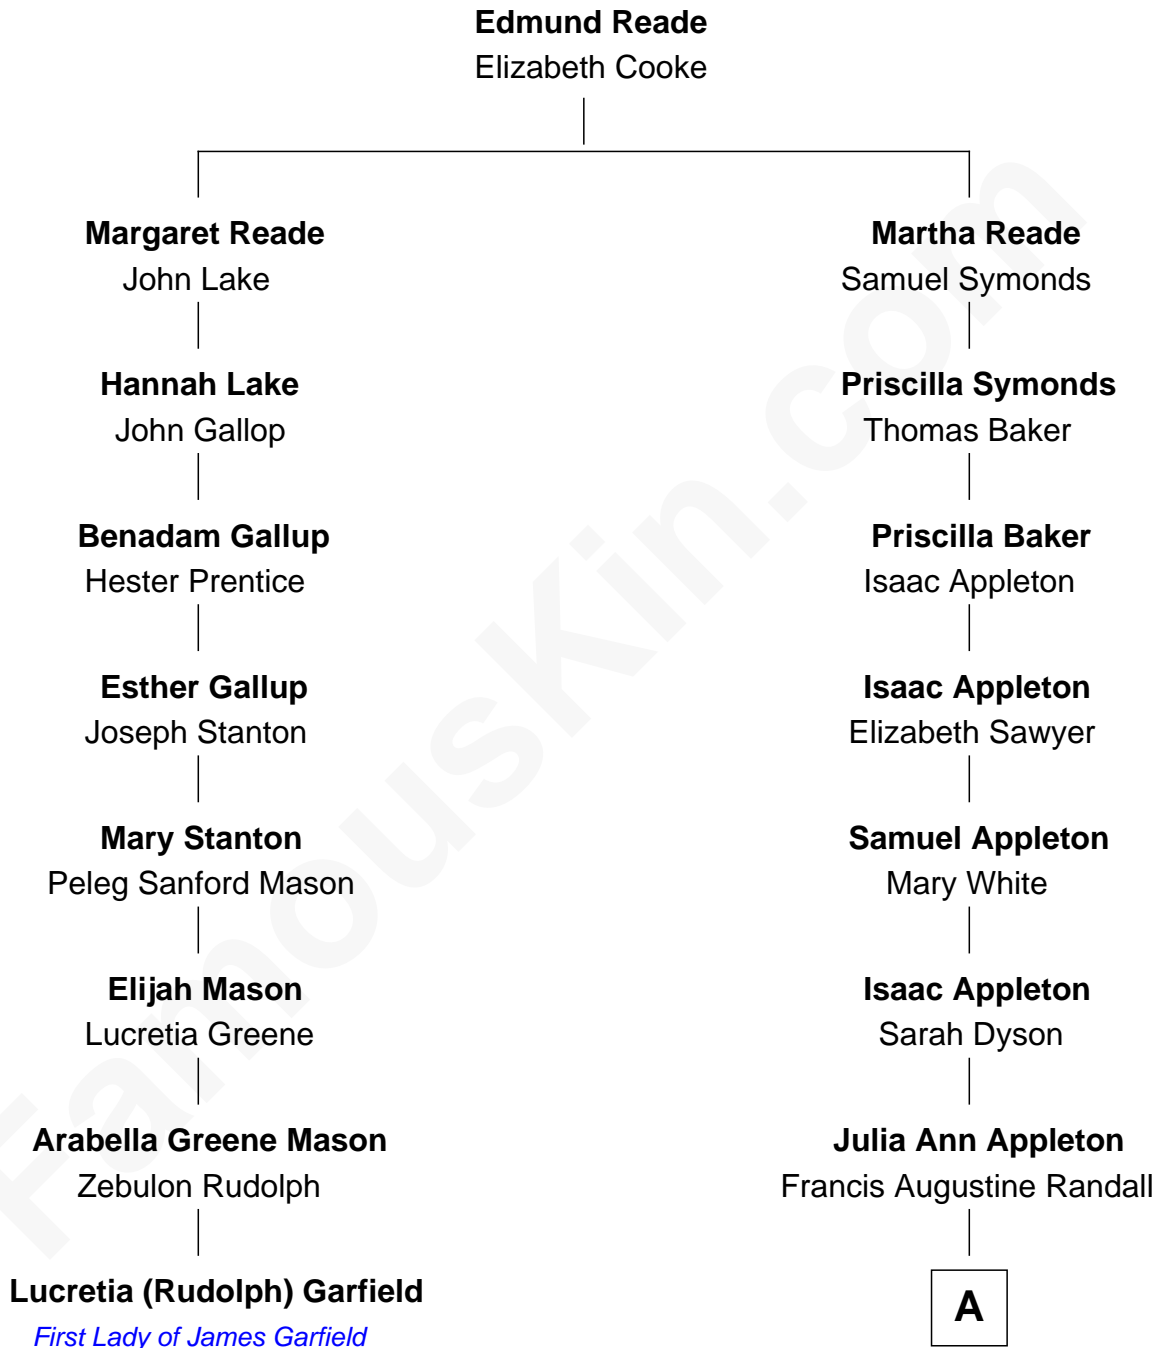

# FamousKin.com

## Relationship Chart of Lucretia (Rudolph) Garfield

*First Lady of President James Garfield*

7th cousin 4 times removed of

**James Spader**

*TV and Movie Actor*

**A**

**Julia M. Randall**

William E. Fraser

**Edward Abbott Fraser**

Myrtle H. Brown

**James Randall Fraser**

Elizabeth Higginson Bowditch

**Jean Fraser**

Stoddard Greenwood Spader

**James Spader**

*TV and Movie Actor*