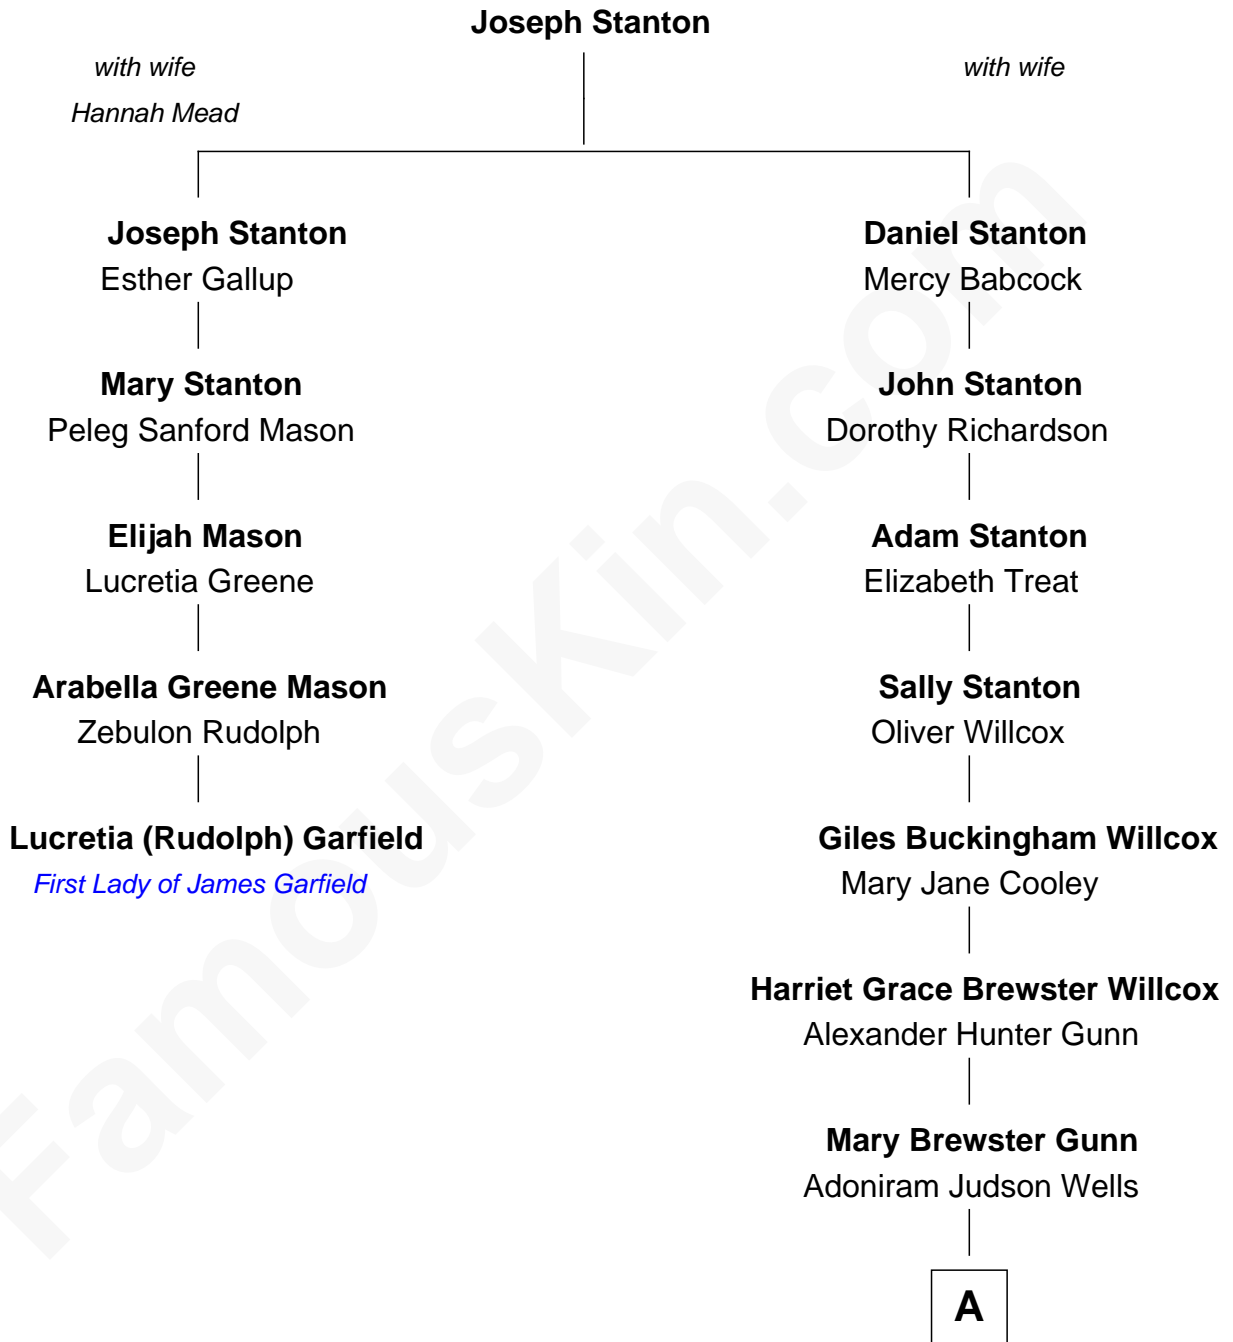

FamousKin.com

Relationship Chart of

Lucretia (Rudolph) Garfield

First Lady of President James Garfield

4th cousin 4 times removed of

Elisabeth Shue
TV and Movie Actress

A

—
Anne Brewster Wells

James William Shue

—
Elisabeth Shue

TV and Movie Actress

FamousKin.com