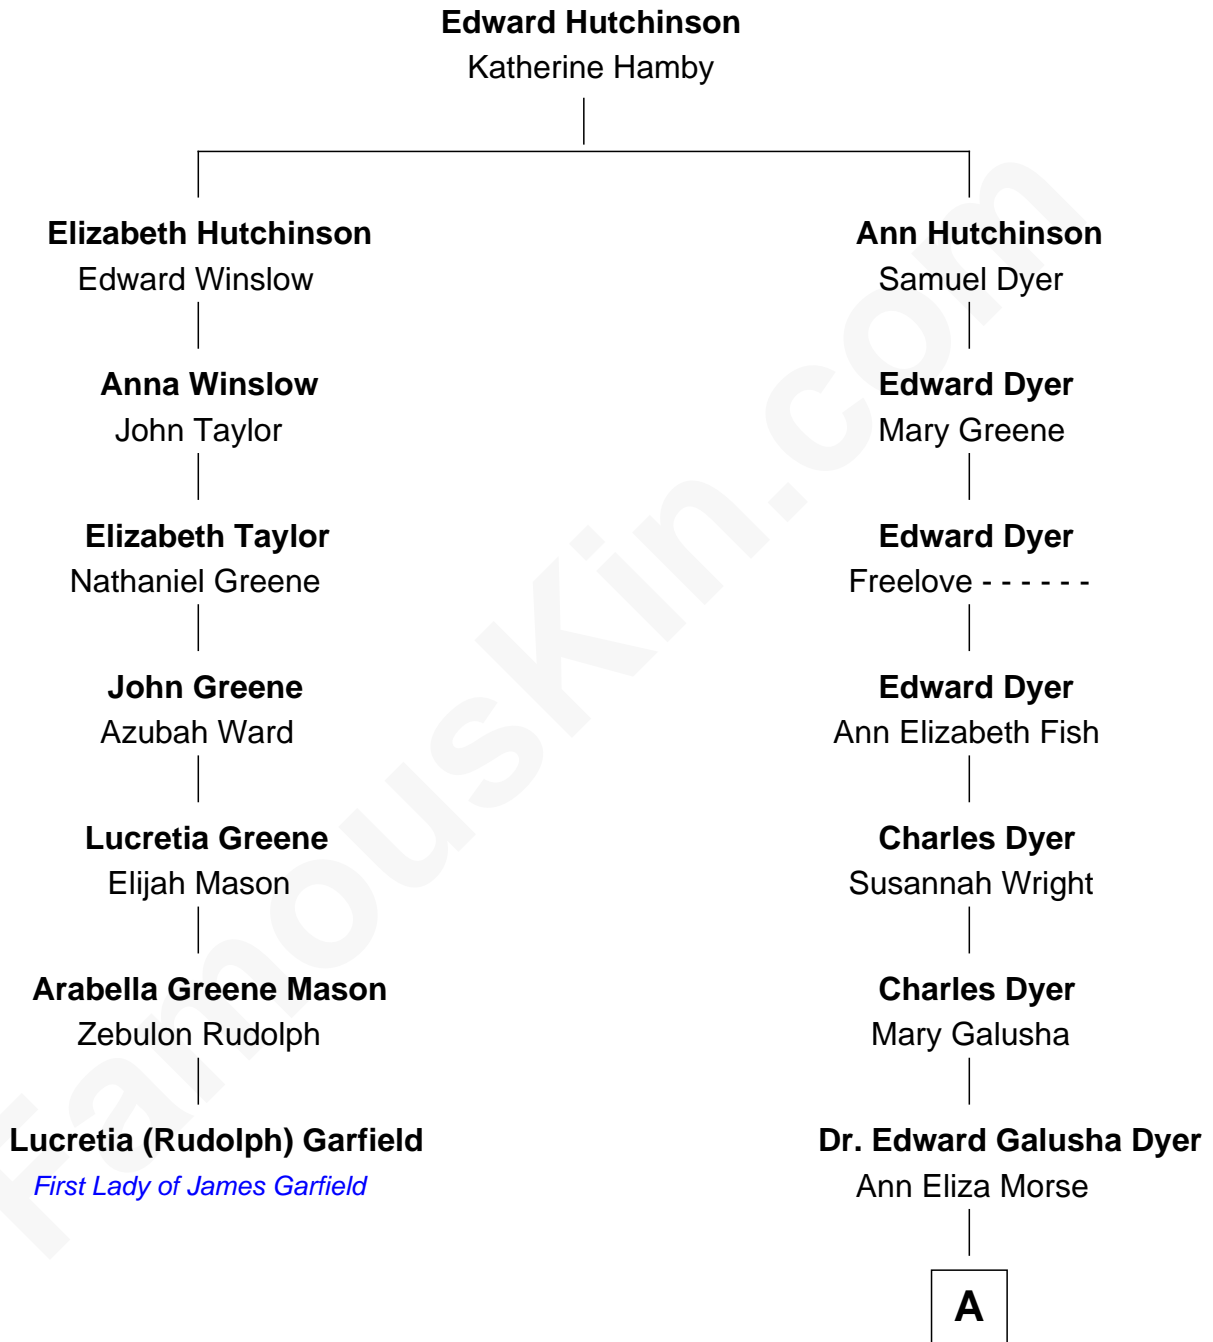

FamousKin.com
Relationship Chart of
Lucretia (Rudolph) Garfield
First Lady of President James Garfield

6th cousin 5 times removed of

Andrew Shue
TV Actor

A

Emily Almira Dyer
Alexander Hunter Gunn

Alexander Hunter Gunn
Harriet Grace Brewster Willcox

Mary Brewster Gunn
Adoniram Judson Wells

Anne Brewster Wells
James William Shue

Andrew Shue
TV Actor