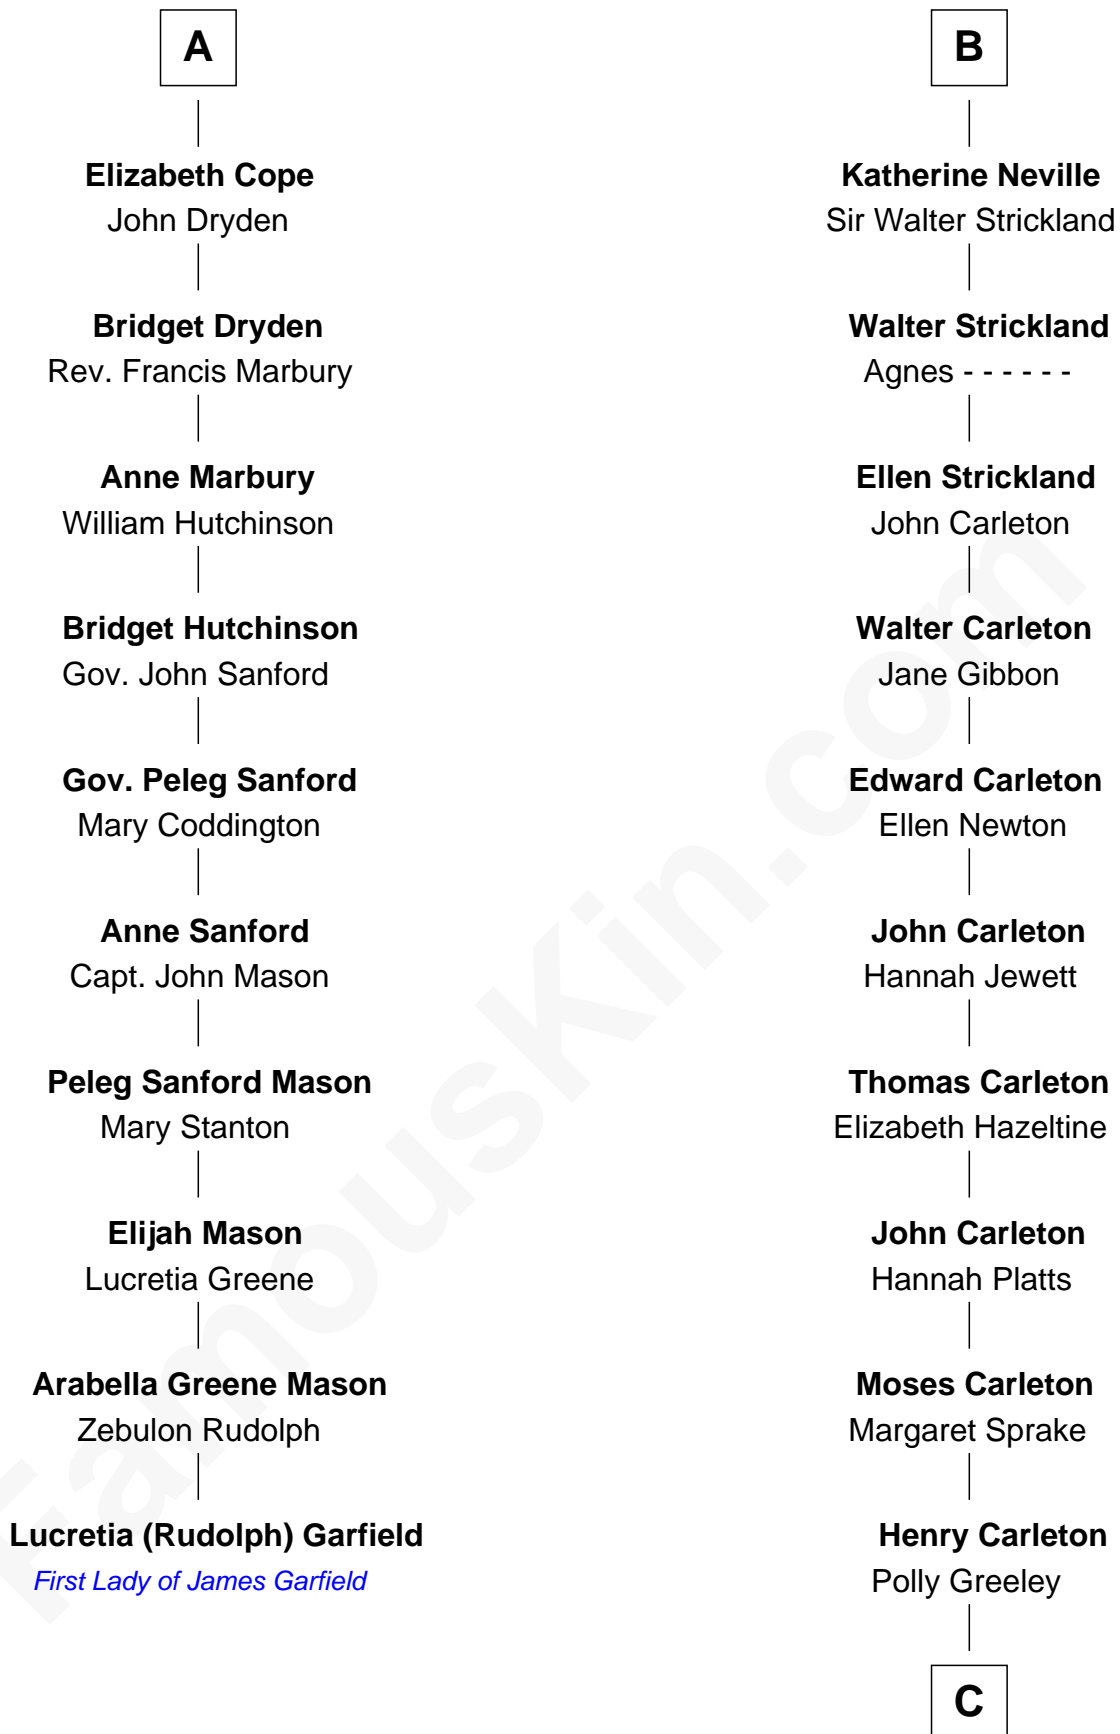

## Relationship Chart of Lucretia (Rudolph) Garfield

*First Lady of President James Garfield*

16th cousin 2 times removed of

**Charles A. Pillsbury**

*Co-Founder of C.A. Pillsbury Co.*

C

|  
**Margaret Sprague Carleton**