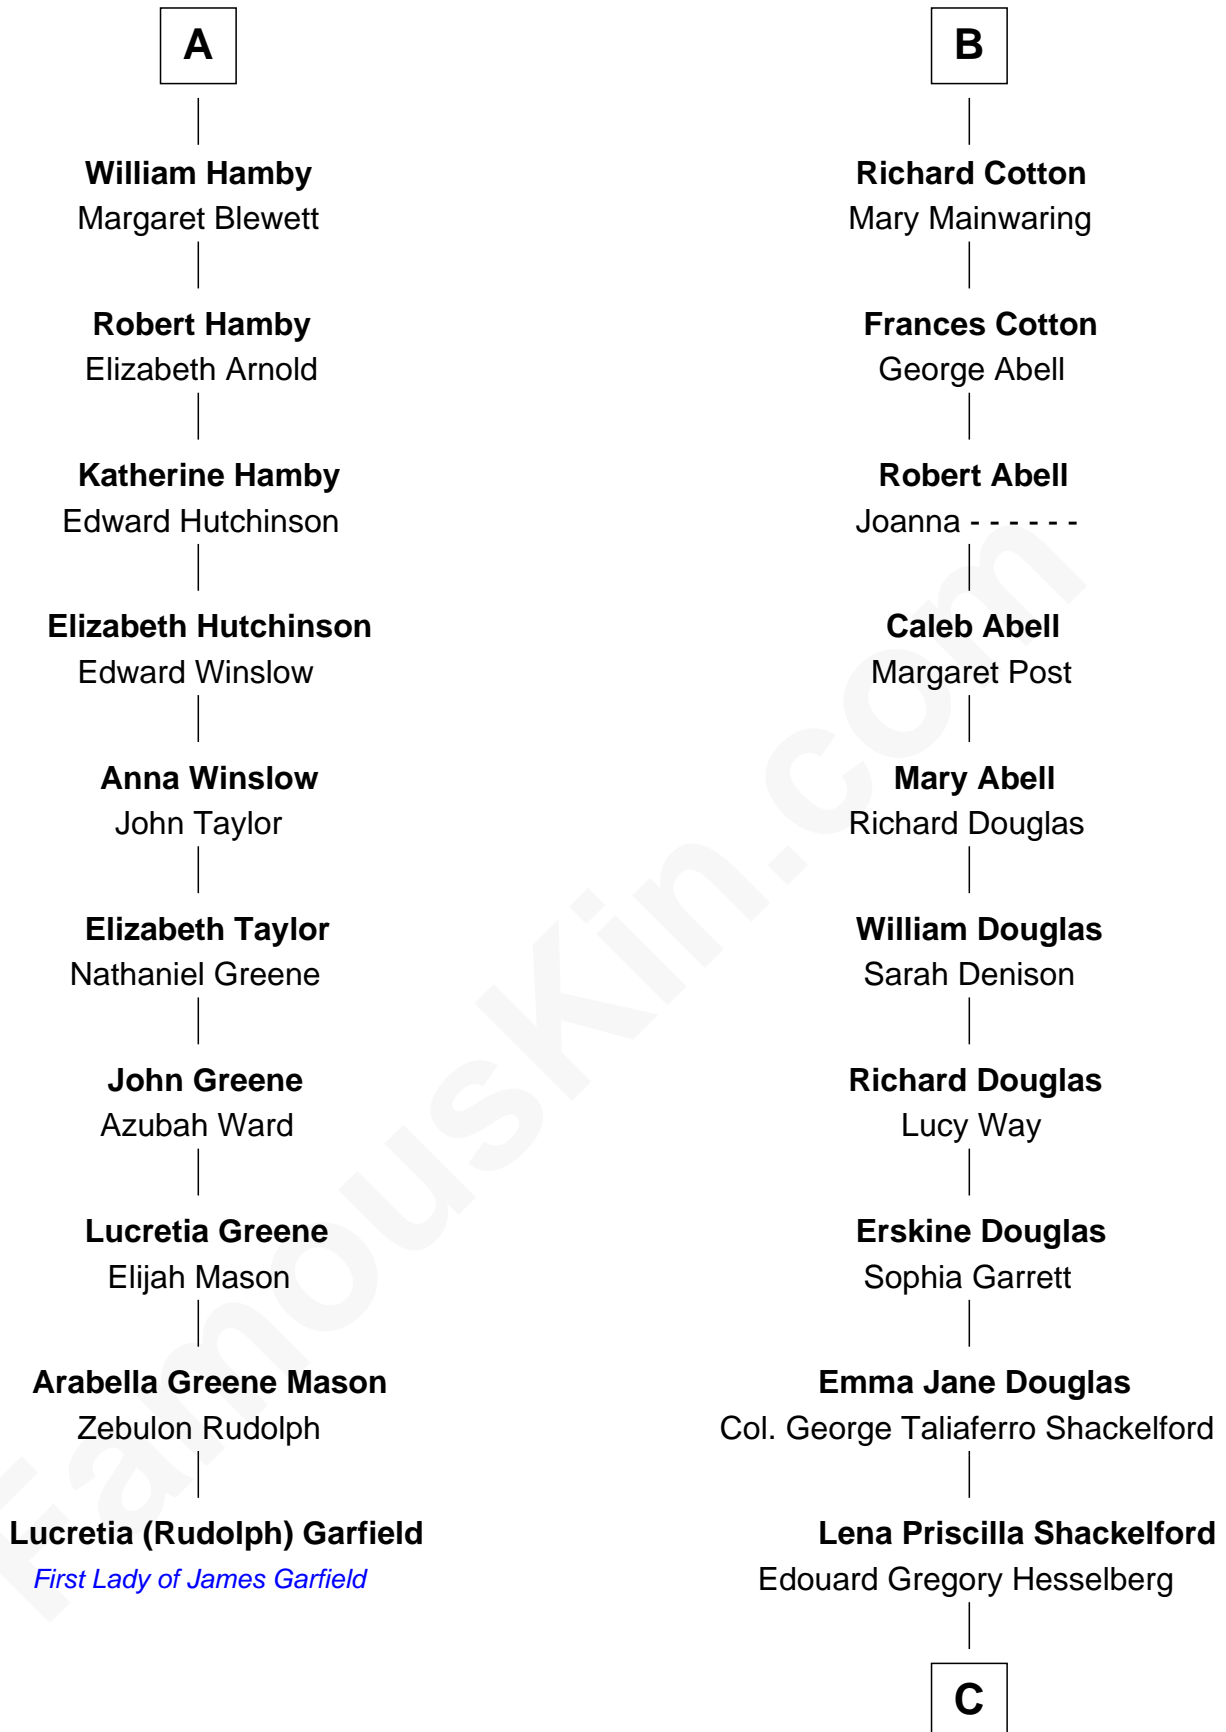

FamousKin.com

Relationship Chart of Lucretia (Rudolph) Garfield

First Lady of President James Garfield

16th cousin 3 times removed of

Illeana Douglas

TV and Movie Actress

Sir Philip le Despencer

Joan de Cobham

C

—
Melvyn Edouard Hesselberg

Rosalind Hightower

—
Gregory Hesselberg

Joan Georgescu

—
Illeana Douglas

TV and Movie Actress

FamousKin.com