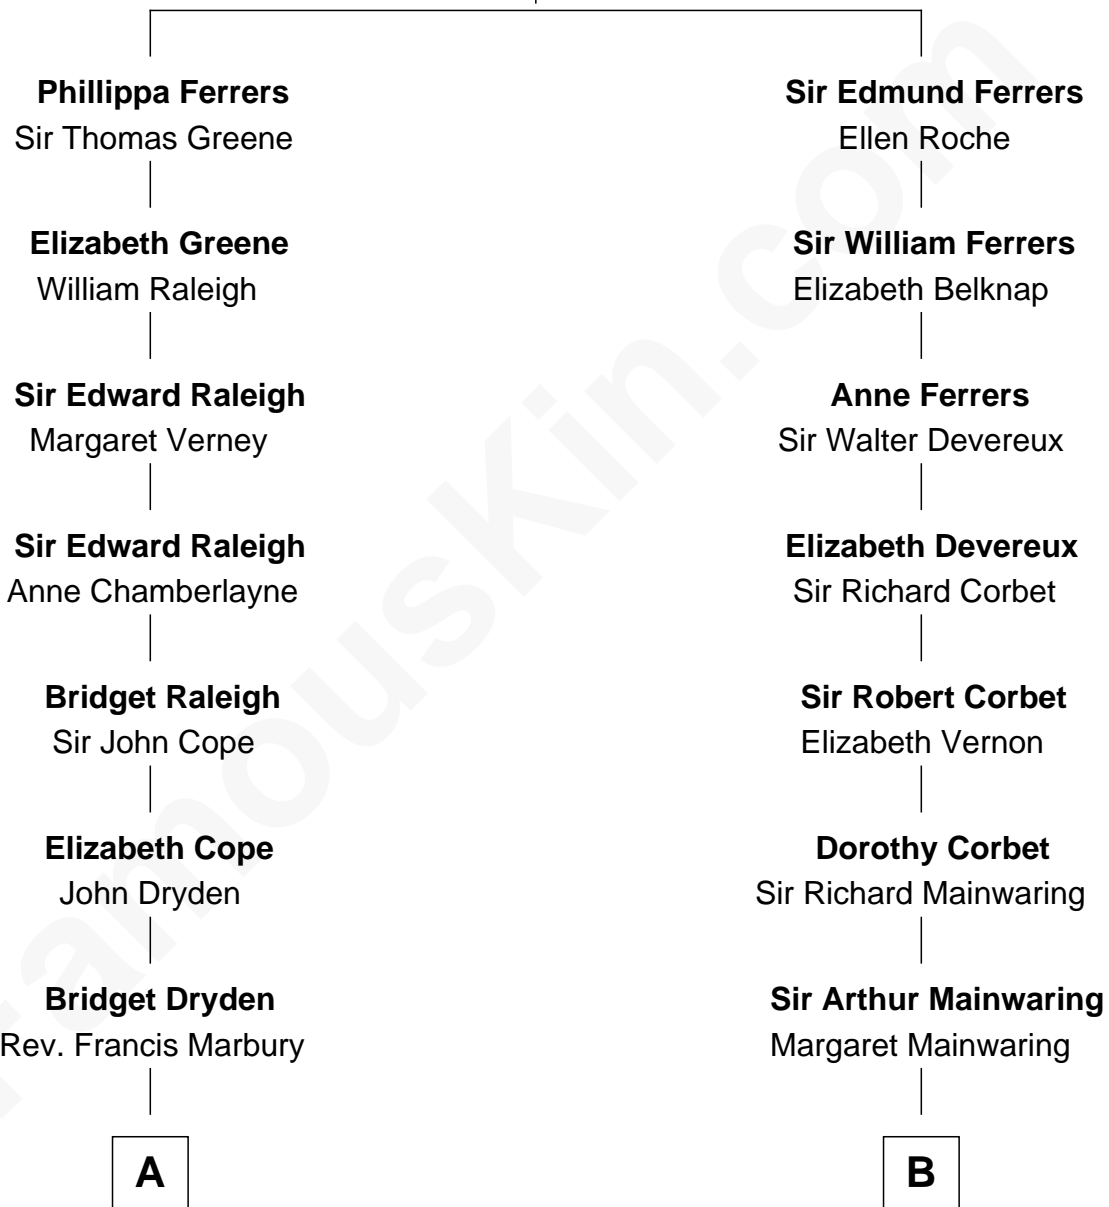

## Relationship Chart of Lucretia (Rudolph) Garfield

*First Lady of President James Garfield*

14th cousin 5 times removed of

**Illeana Douglas**

*TV and Movie Actress*

**Robert de Ferrers**  
Margaret Despencer

C

—  
**Melvyn Edouard Hesselberg**

Rosalind Hightower

—  
**Gregory Hesselberg**

Joan Georgescu

—  
**Illeana Douglas**

*TV and Movie Actress*

FamousKin.com