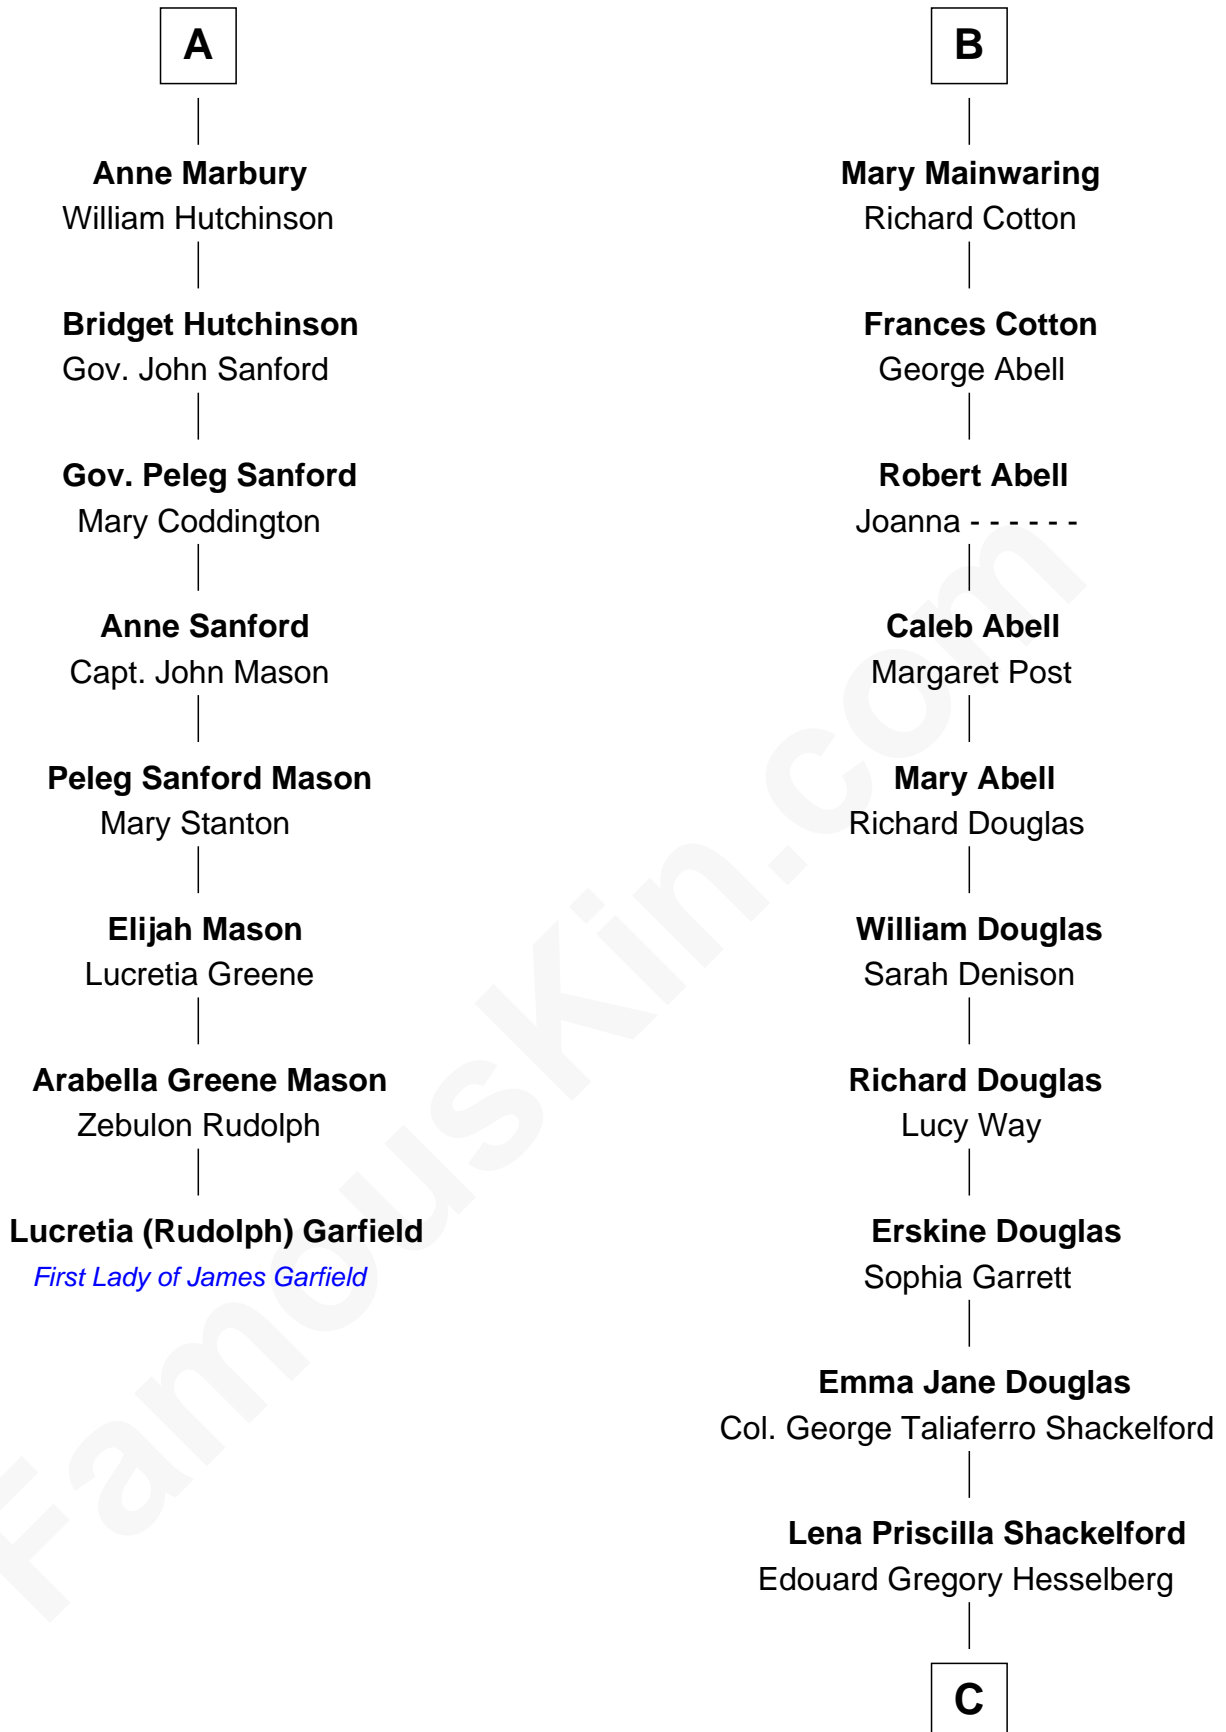

## Relationship Chart of Lucretia (Rudolph) Garfield

*First Lady of President James Garfield*

14th cousin 5 times removed of

**Illeana Douglas**

*TV and Movie Actress*

**Robert de Ferrers**  
Margaret Despencer

C

—  
**Melvyn Edouard Hesselberg**

Rosalind Hightower

—  
**Gregory Hesselberg**

Joan Georgescu

—  
**Illeana Douglas**

*TV and Movie Actress*

FamousKin.com