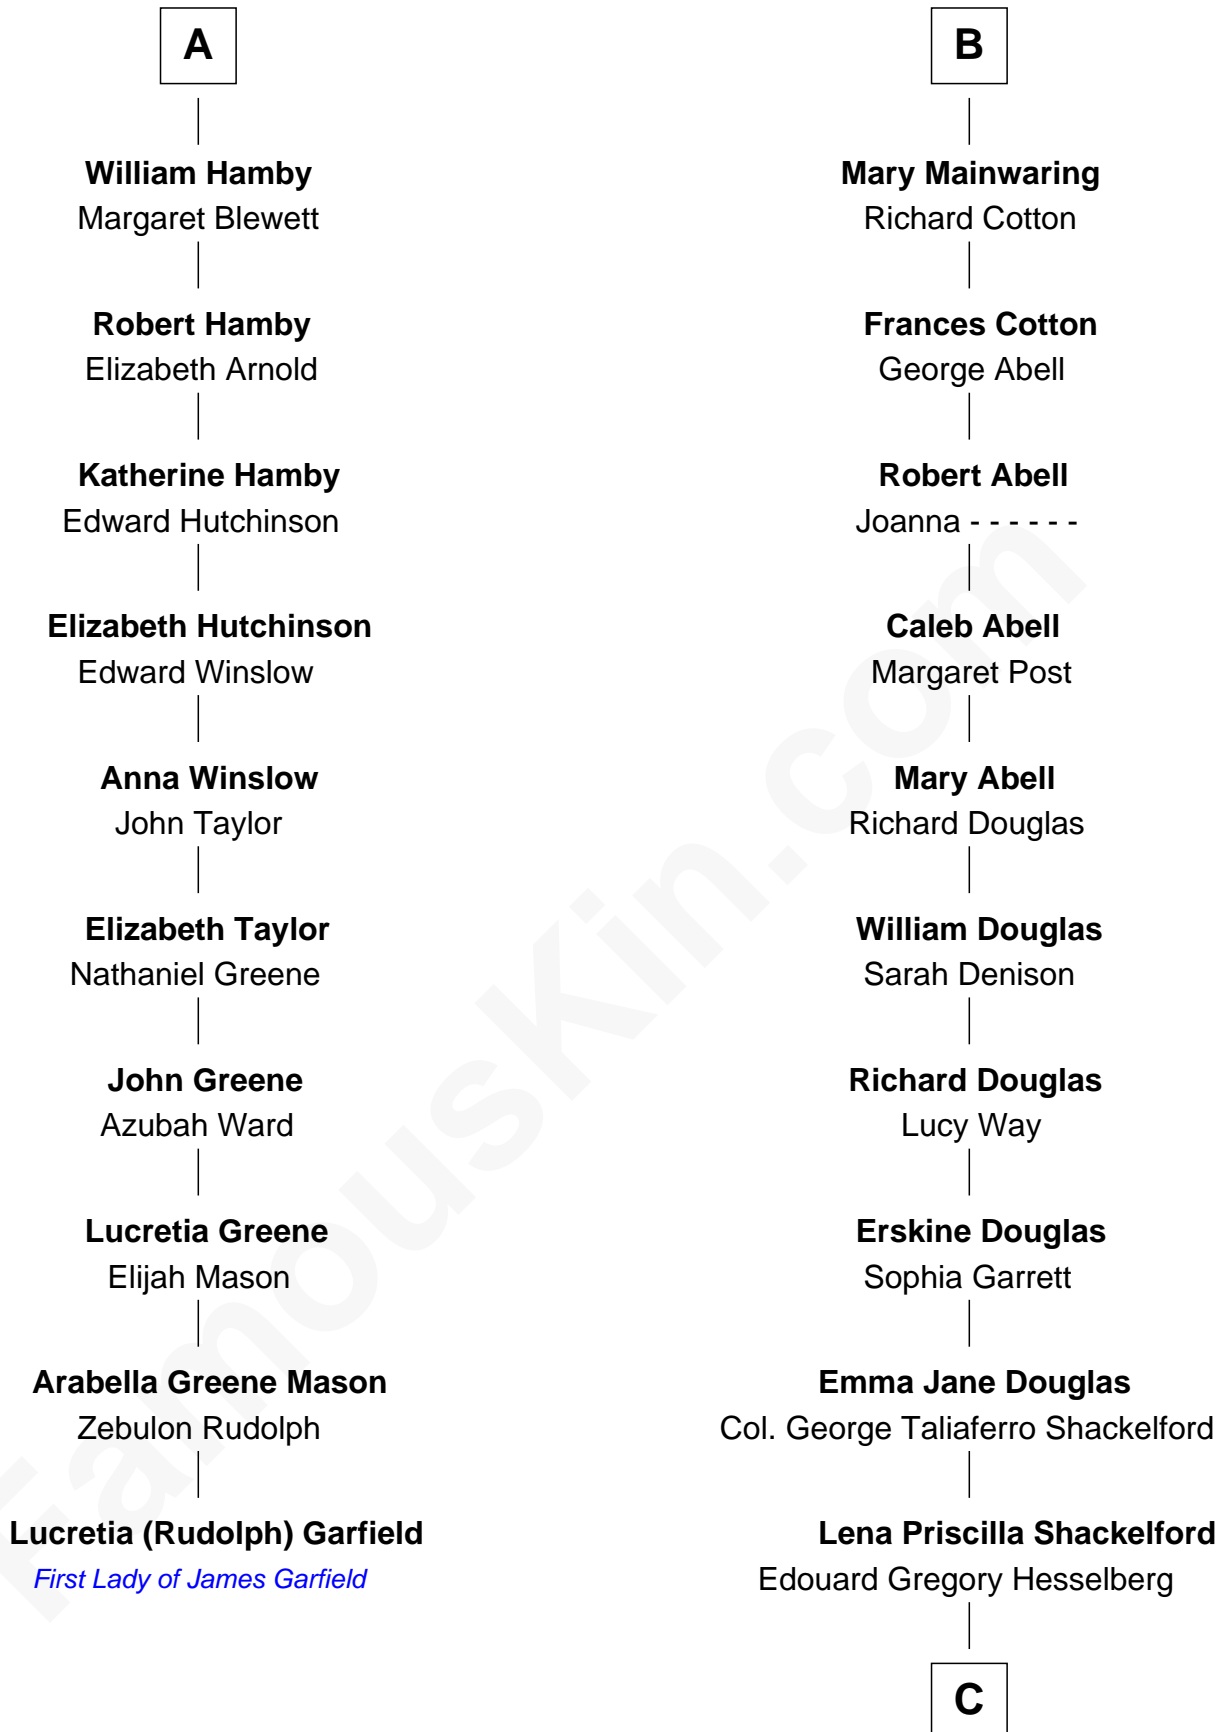

FamousKin.com

Relationship Chart of Lucretia (Rudolph) Garfield

First Lady of President James Garfield

16th cousin 3 times removed of

Illeana Douglas

TV and Movie Actress

John de Welles

Maud de Roos

C

—
Melvyn Edouard Hesselberg

Rosalind Hightower

—
Gregory Hesselberg

Joan Georgescu

—
Illeana Douglas

TV and Movie Actress

FamousKin.com