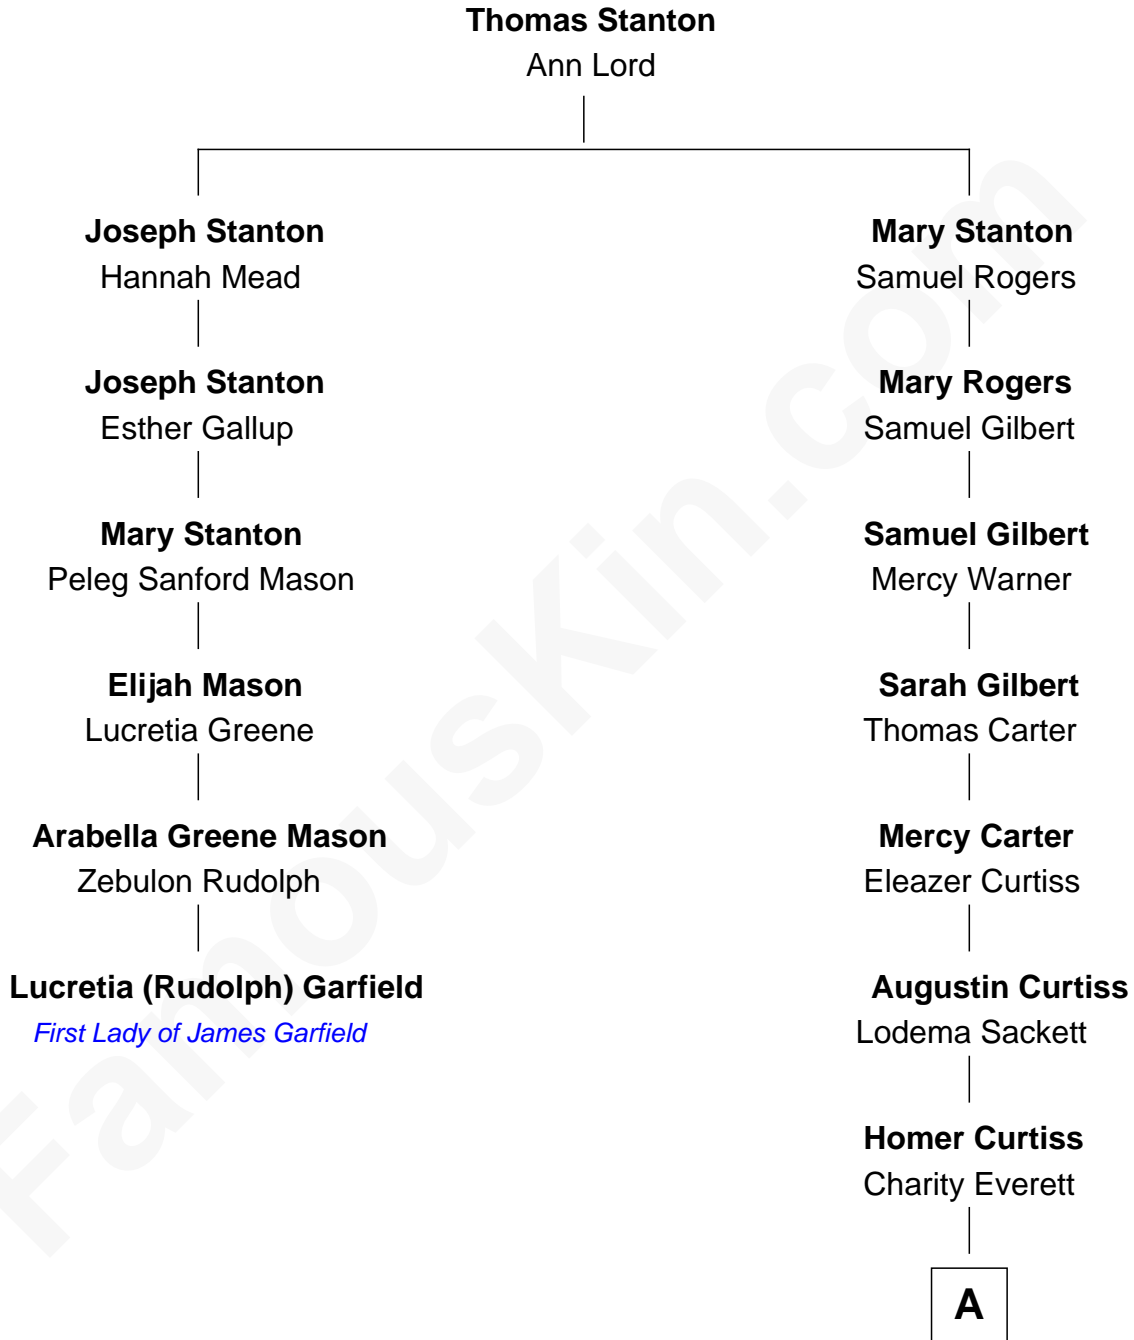

**FamousKin.com**  
**Relationship Chart of**  
**Lucretia (Rudolph) Garfield**  
*First Lady of President James Garfield*

5th cousin 7 times removed of

**Sarah Palin**  
*9th Governor of Alaska*

**A**

**Orra Miranda Curtiss**  
Martin Brownson Strong

**Homer Curtiss Strong**  
Augusta Lodema Godfrey

**Cora Godfrey Strong**  
James Carl Gower

**Helen Louise Gower**  
Clement James Sheeran

**Sarah Sheeran**  
Charles Richard Heath

**Sarah Palin**  
*9th Governor of Alaska*