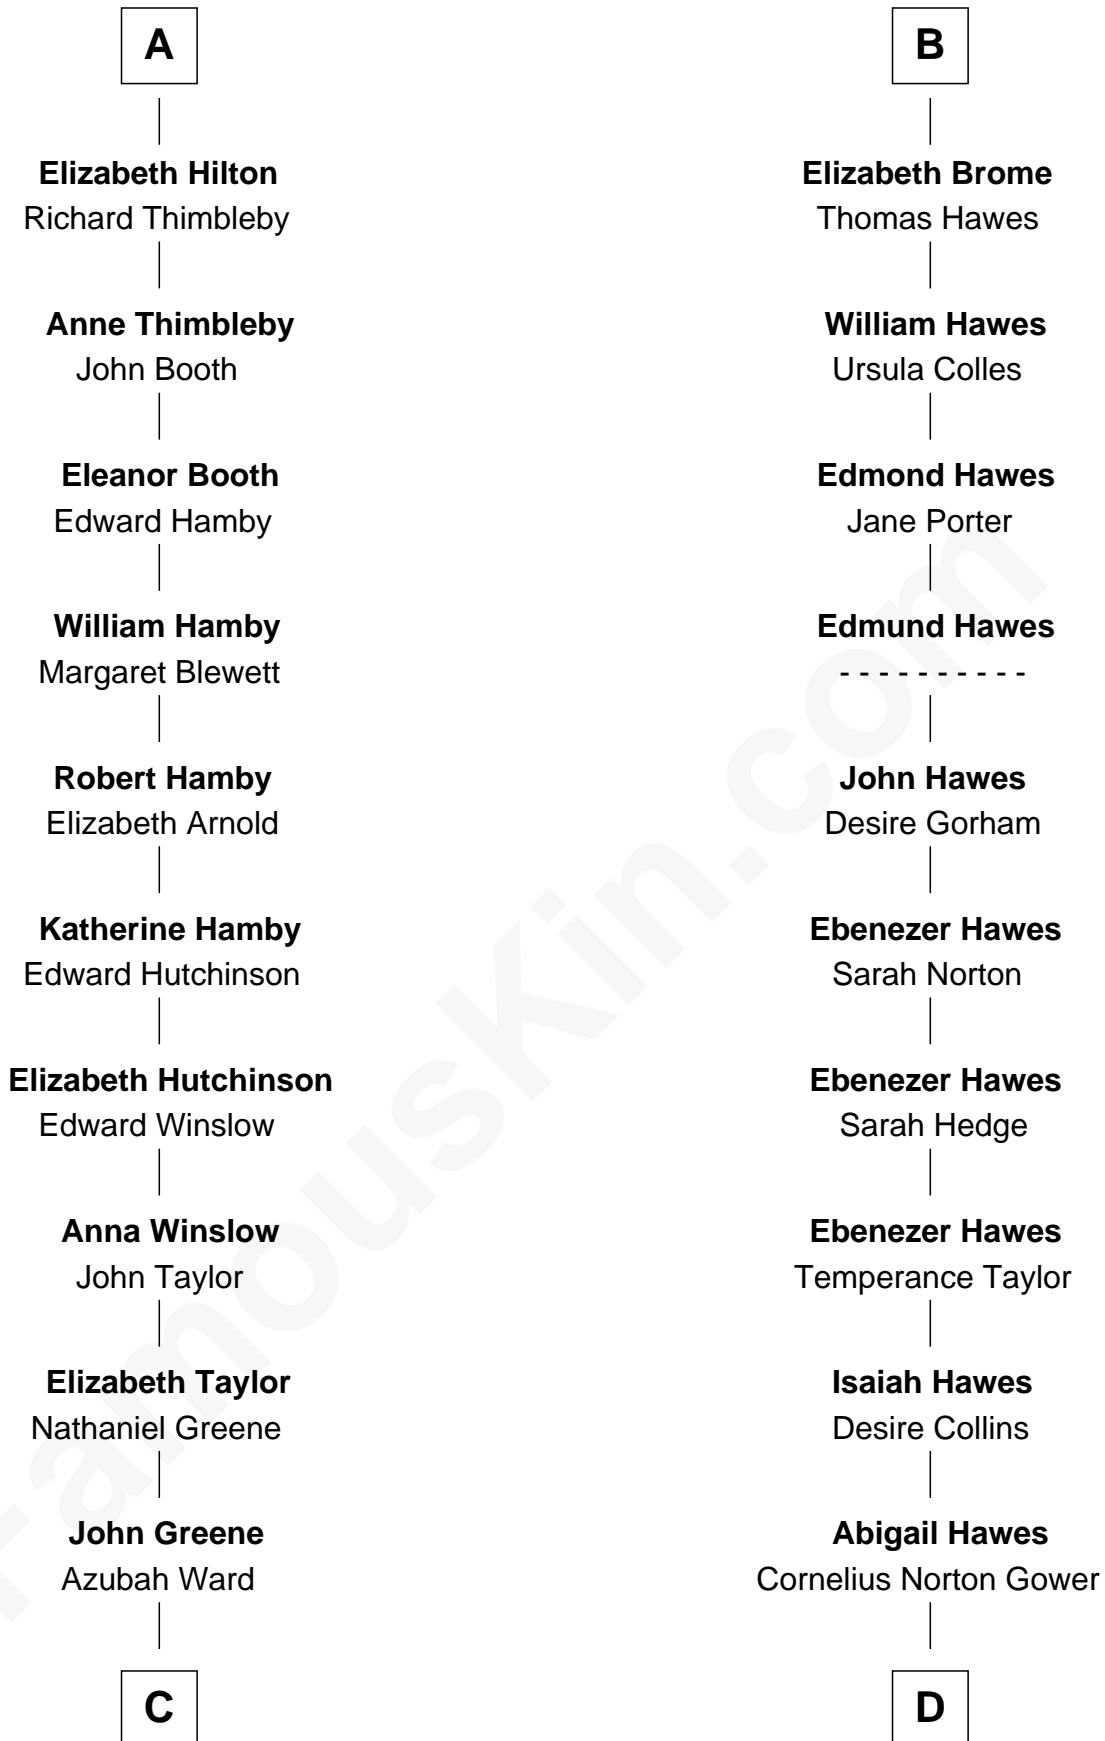

FamousKin.com

Relationship Chart of Lucretia (Rudolph) Garfield

First Lady of President James Garfield

19th cousin 2 times removed of

Sarah Palin

9th Governor of Alaska

Sir Robert de Ros

Isabel de Aubeney

C

Lucretia Greene

Elijah Mason

Arabella Greene Mason

Zebulon Rudolph

Lucretia (Rudolph) Garfield

First Lady of James Garfield

D