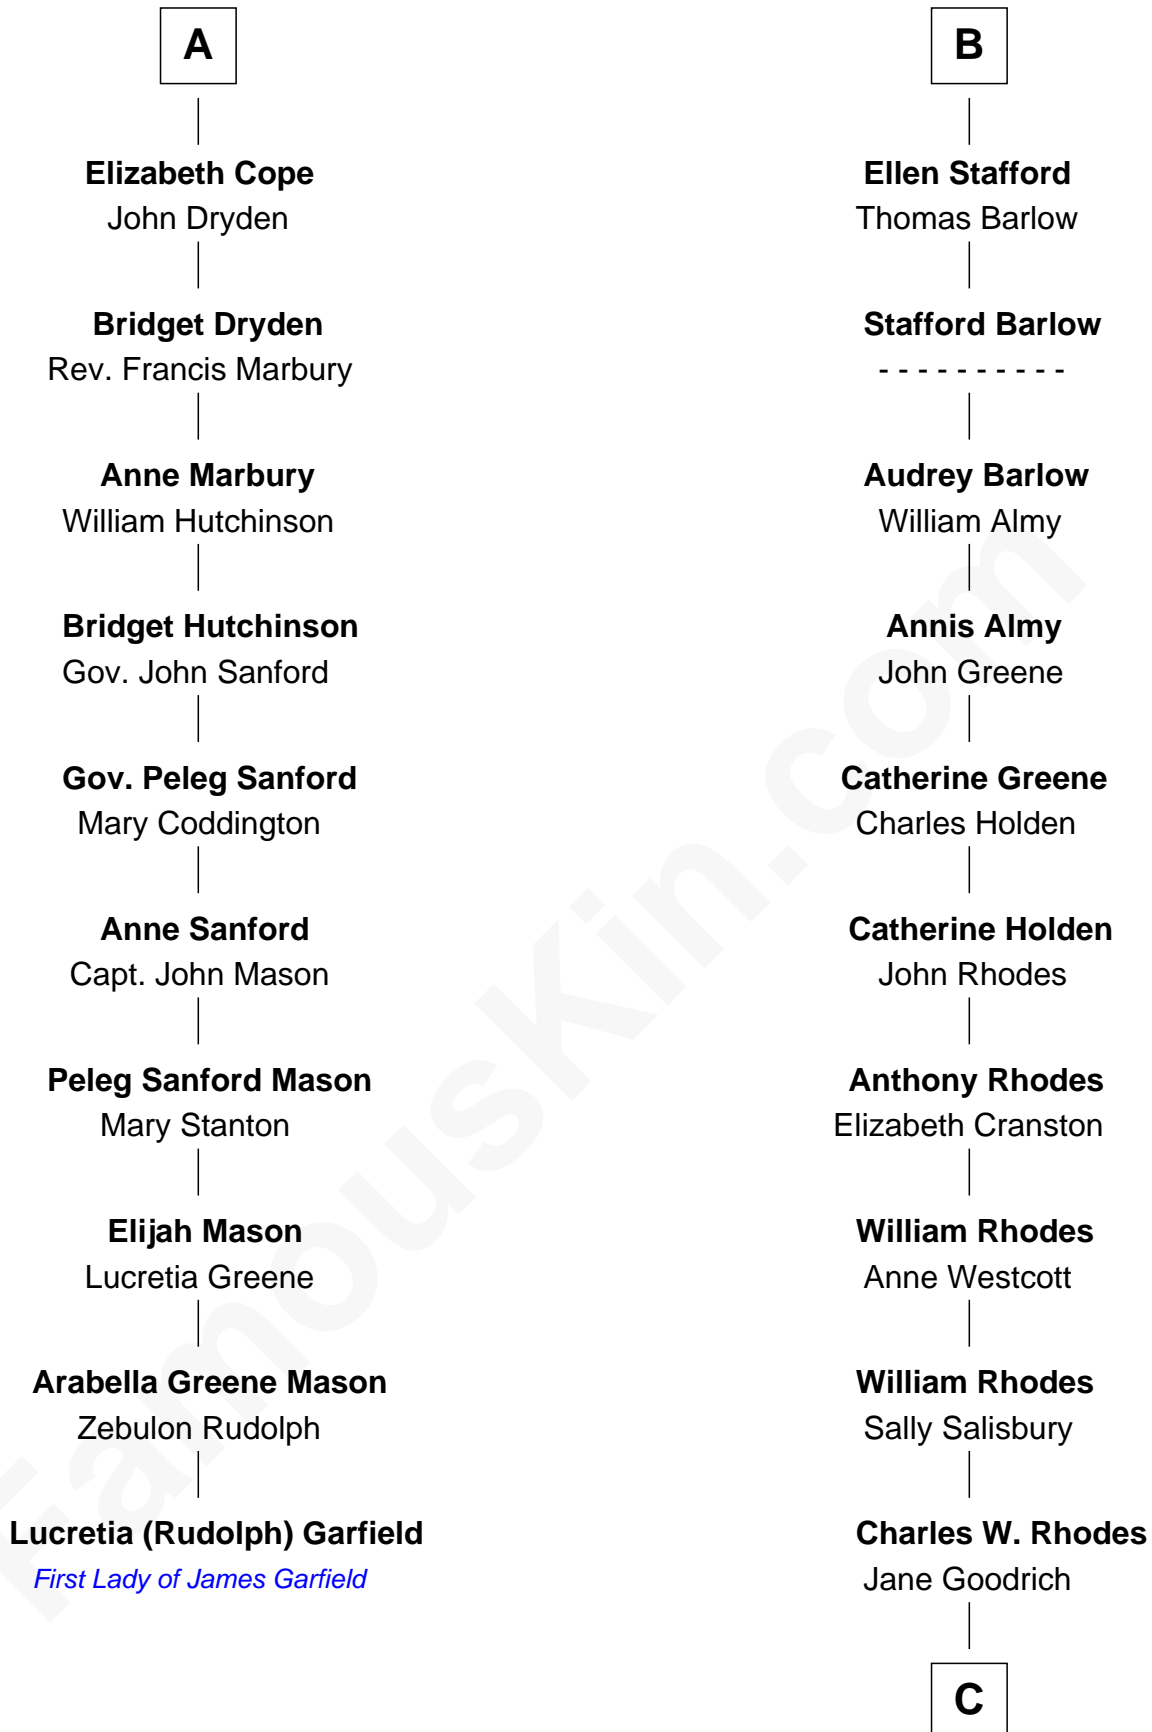

FamousKin.com
Relationship Chart of
Lucretia (Rudolph) Garfield
First Lady of President James Garfield

16th cousin 5 times removed of

Sarah Palin
9th Governor of Alaska

C

Alma Miranda Rhodes

James W. Heath

Charles R. Heath

Alice Adeline Oriel

Charles Francis Heath

Nellie Marie Brandt

Charles Richard Heath

Sarah Sheeran

Sarah Palin

9th Governor of Alaska