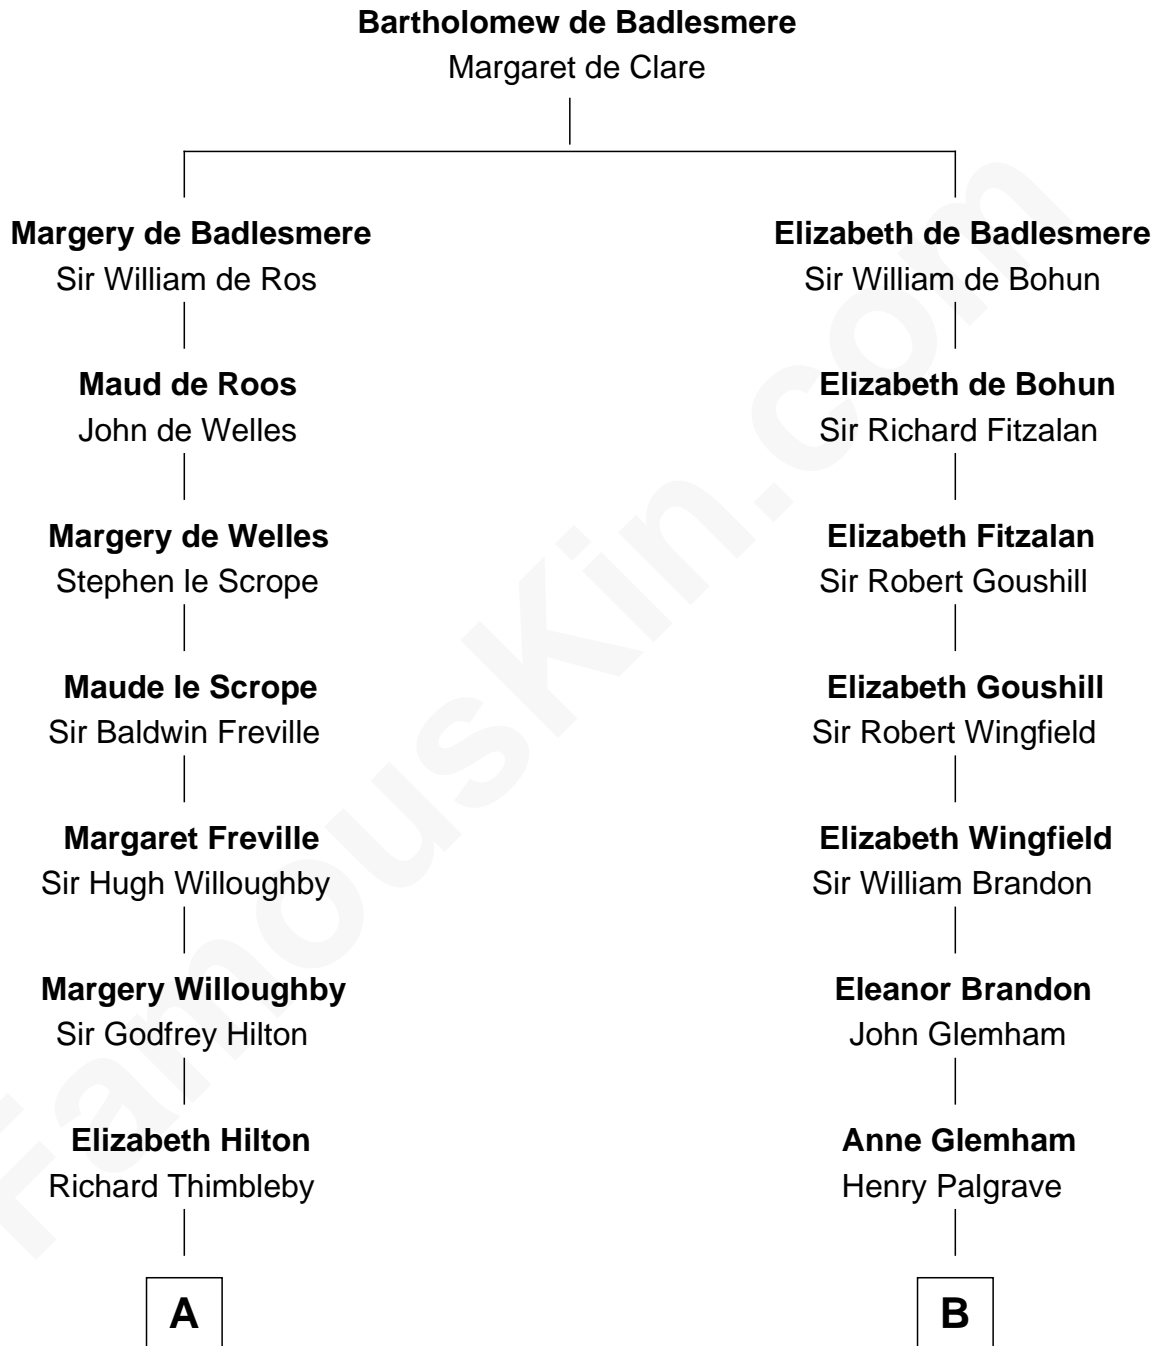

# FamousKin.com

## Relationship Chart of Lucretia (Rudolph) Garfield

*First Lady of President James Garfield*

16th cousin 2 times removed of

**Shubael D. Childs**

*Founder of S.D. Childs & Company*

**C**

Arabella Greene Mason

Zebulon Rudolph

Lucretia (Rudolph) Garfield

*First Lady of James Garfield*

FamousKin.com