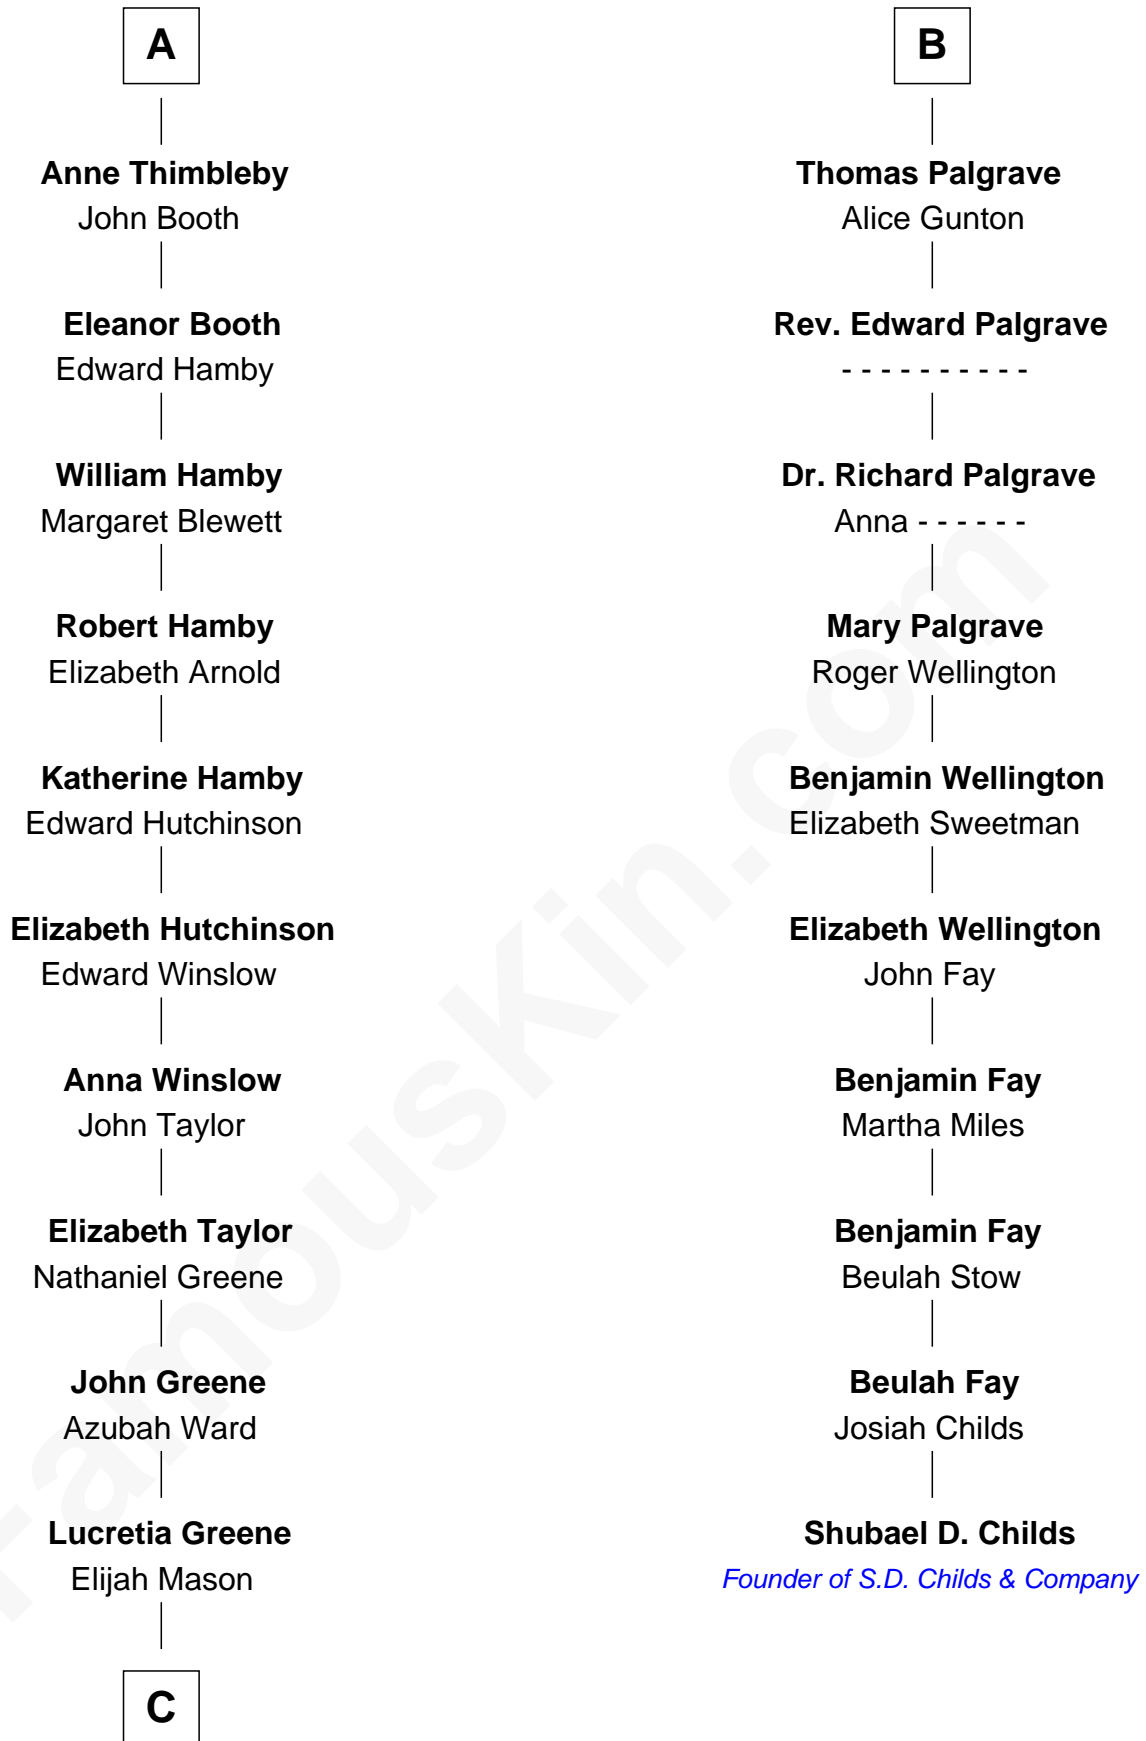

## Relationship Chart of Lucretia (Rudolph) Garfield

*First Lady of President James Garfield*

16th cousin 2 times removed of

**Shubael D. Childs**

*Founder of S.D. Childs & Company*

**C**

Arabella Greene Mason

Zebulon Rudolph

Lucretia (Rudolph) Garfield

*First Lady of James Garfield*

FamousKin.com