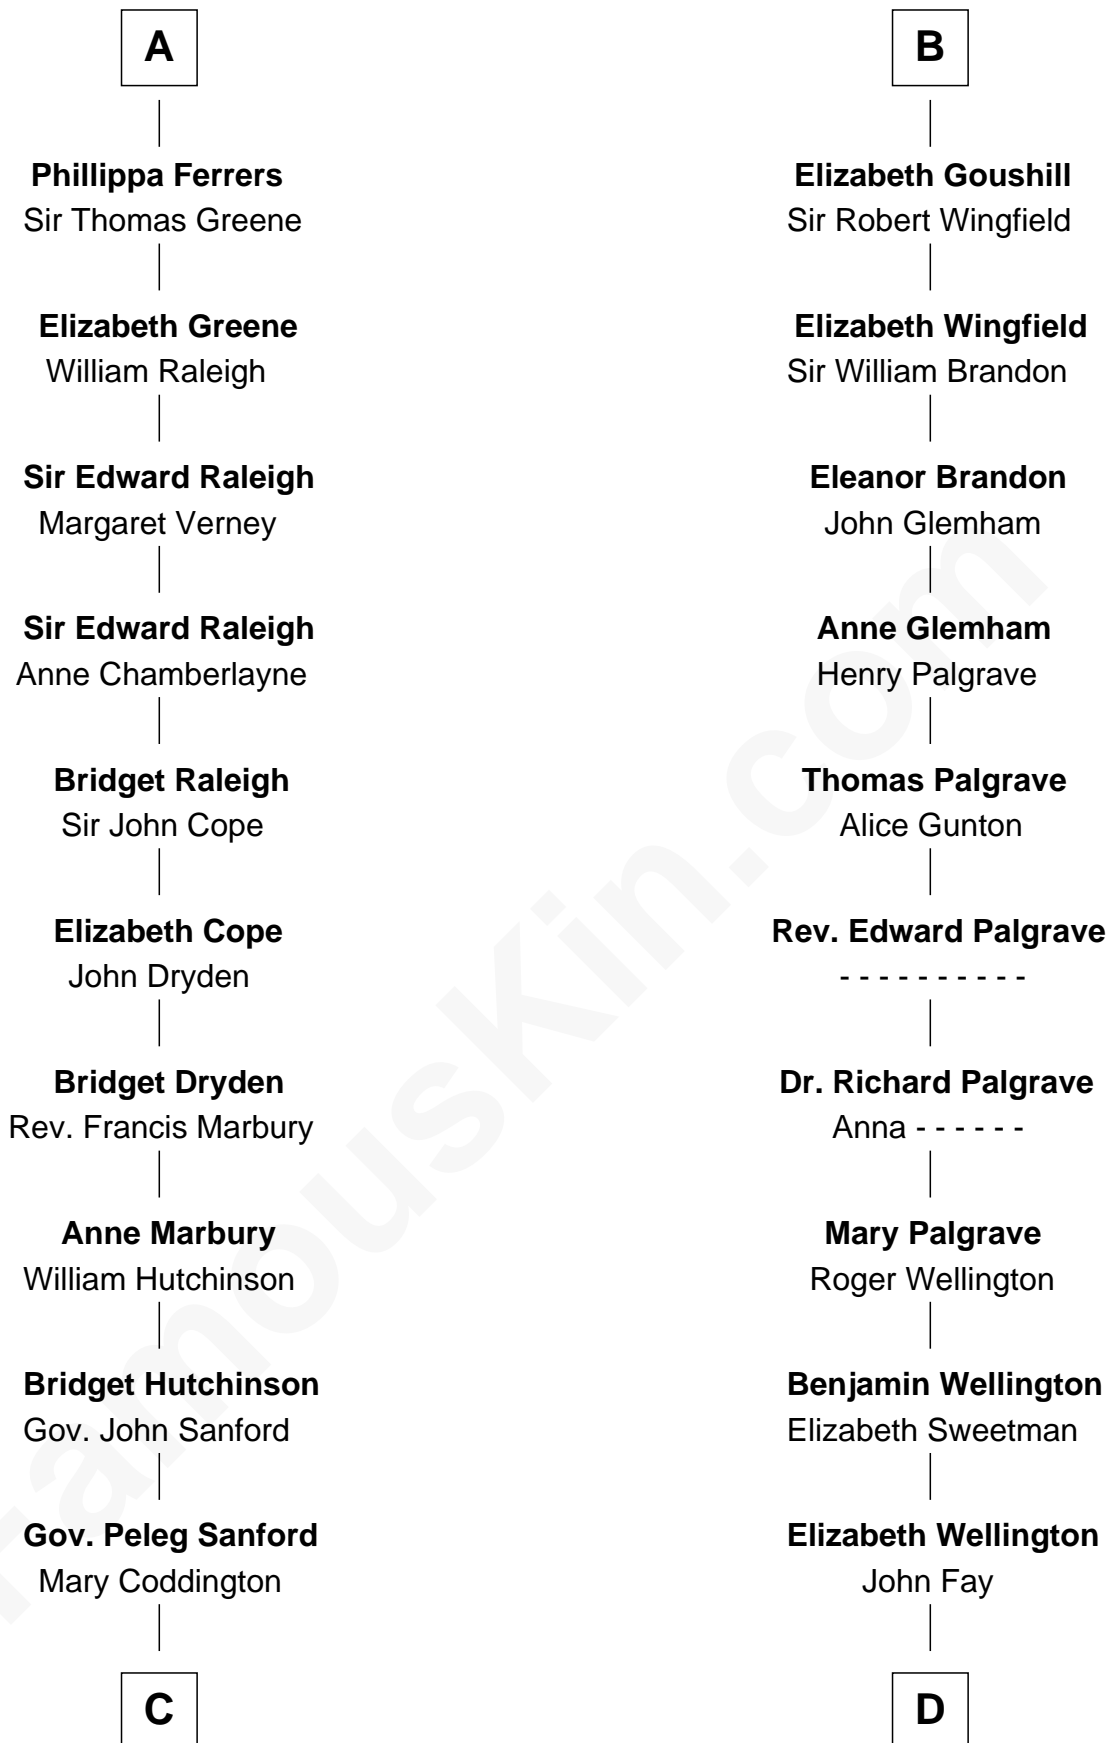

FamousKin.com

Relationship Chart of Lucretia (Rudolph) Garfield

First Lady of President James Garfield

20th cousin 1 time removed of

Shubael D. Childs

Founder of S.D. Childs & Company

Sir Robert II de Quincy
Hawise of Chester

C

Anne Sanford
Capt. John Mason

Peleg Sanford Mason
Mary Stanton

Elijah Mason
Lucretia Greene

Arabella Greene Mason
Zebulon Rudolph

Lucretia (Rudolph) Garfield
First Lady of James Garfield

D

Benjamin Fay
Martha Miles