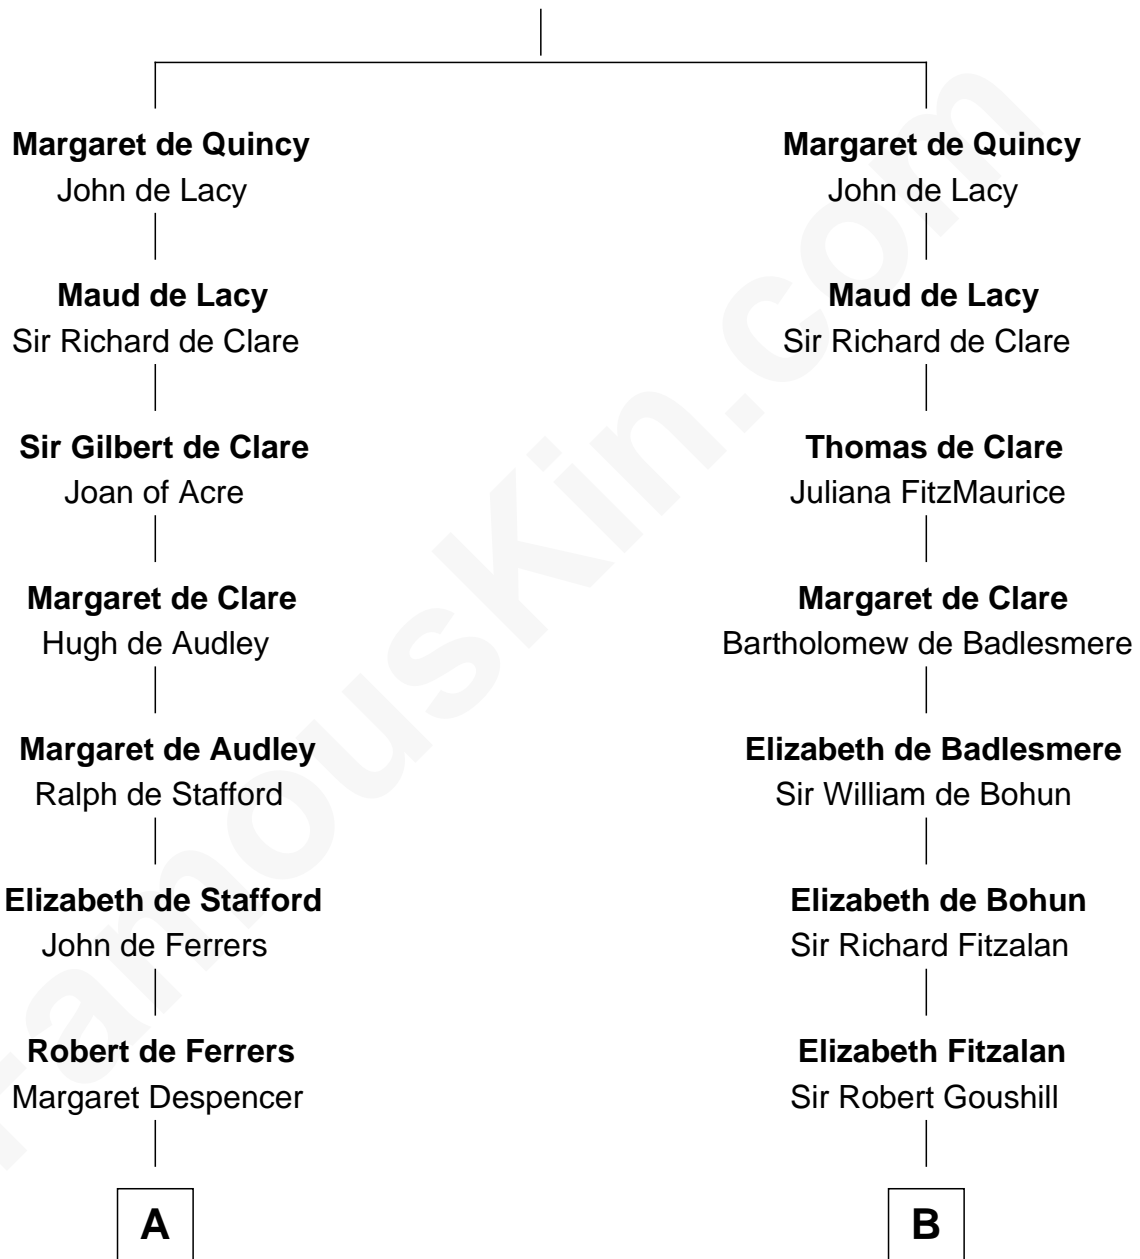

FamousKin.com

Relationship Chart of Lucretia (Rudolph) Garfield

First Lady of President James Garfield

20th cousin 1 time removed of

Shubael D. Childs

Founder of S.D. Childs & Company

Sir Robert II de Quincy
Hawise of Chester

C

Anne Sanford
Capt. John Mason

Peleg Sanford Mason
Mary Stanton

Elijah Mason
Lucretia Greene

Arabella Greene Mason
Zebulon Rudolph

Lucretia (Rudolph) Garfield
First Lady of James Garfield

D

Benjamin Fay
Martha Miles