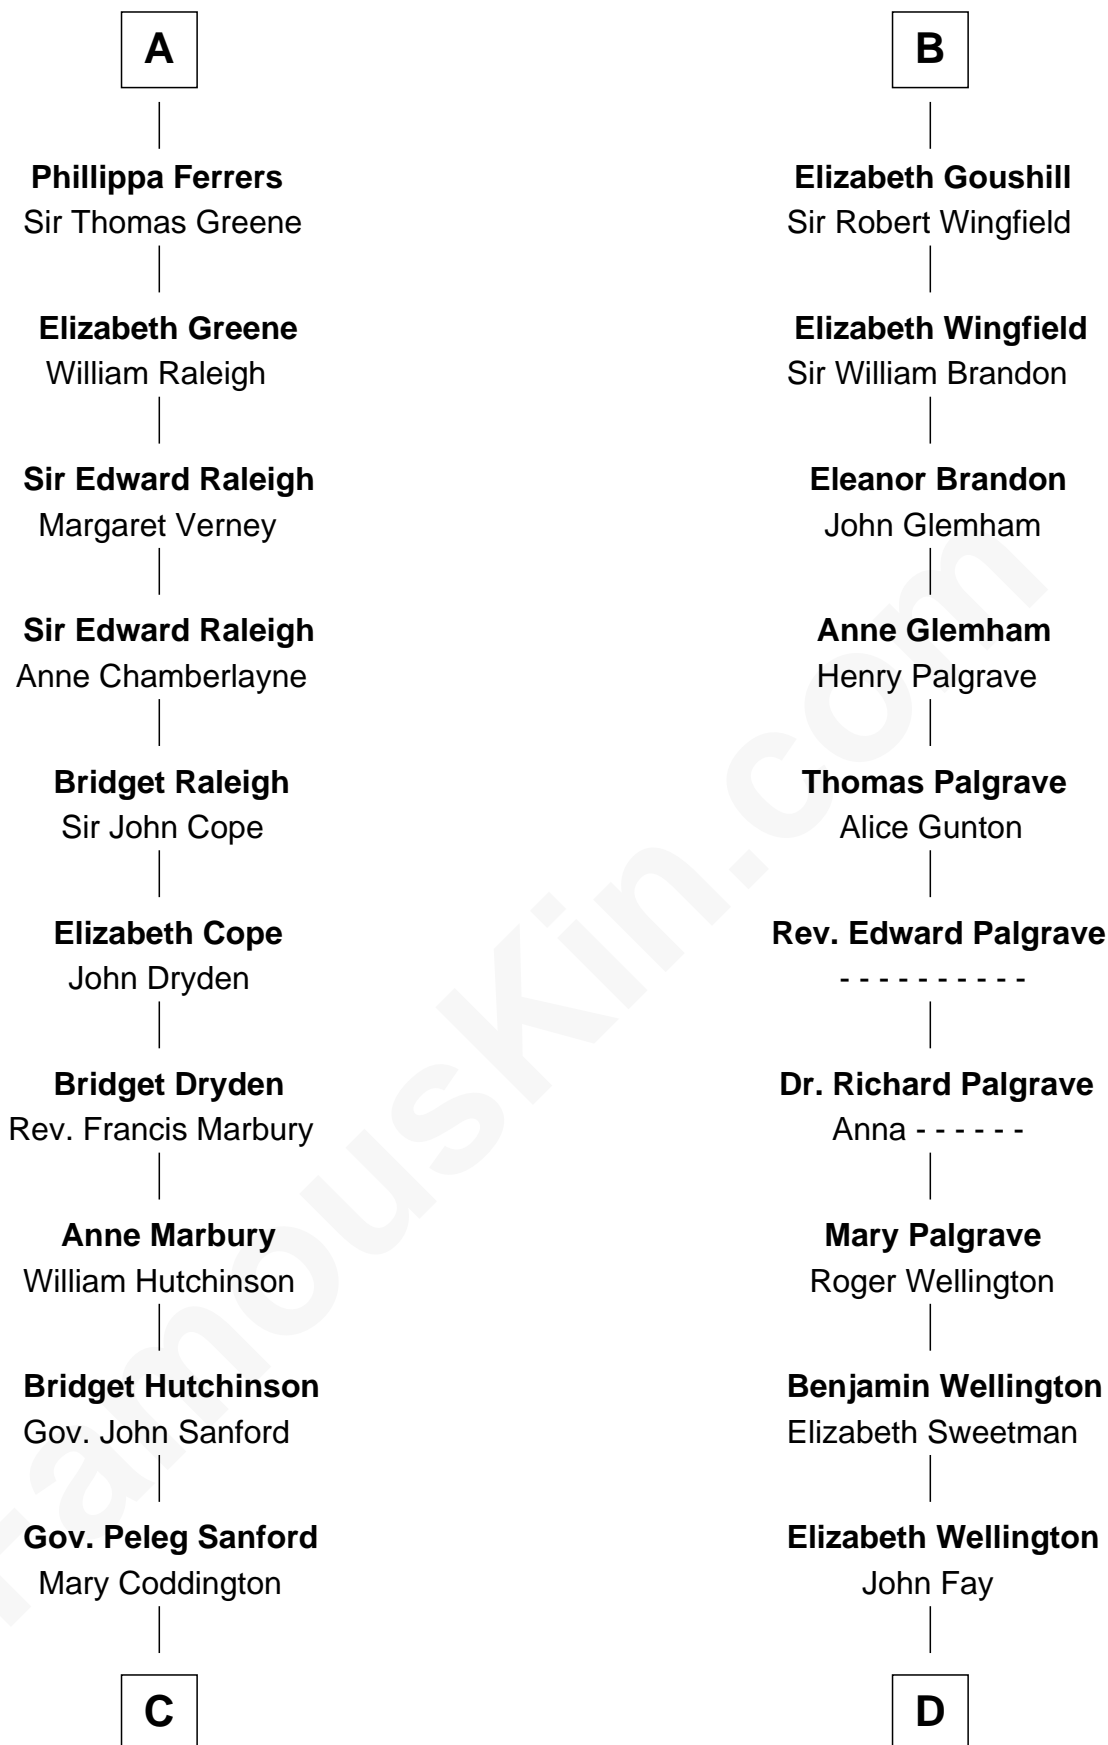

## Relationship Chart of Lucretia (Rudolph) Garfield

*First Lady of President James Garfield*

20th cousin 1 time removed of

**Shubael D. Childs**

*Founder of S.D. Childs & Company*

**C**

**Anne Sanford**  
Capt. John Mason

**Peleg Sanford Mason**  
Mary Stanton

**Elijah Mason**  
Lucretia Greene

**Arabella Greene Mason**  
Zebulon Rudolph

**Lucretia (Rudolph) Garfield**  
*First Lady of James Garfield*

**D**

**Benjamin Fay**  
Martha Miles