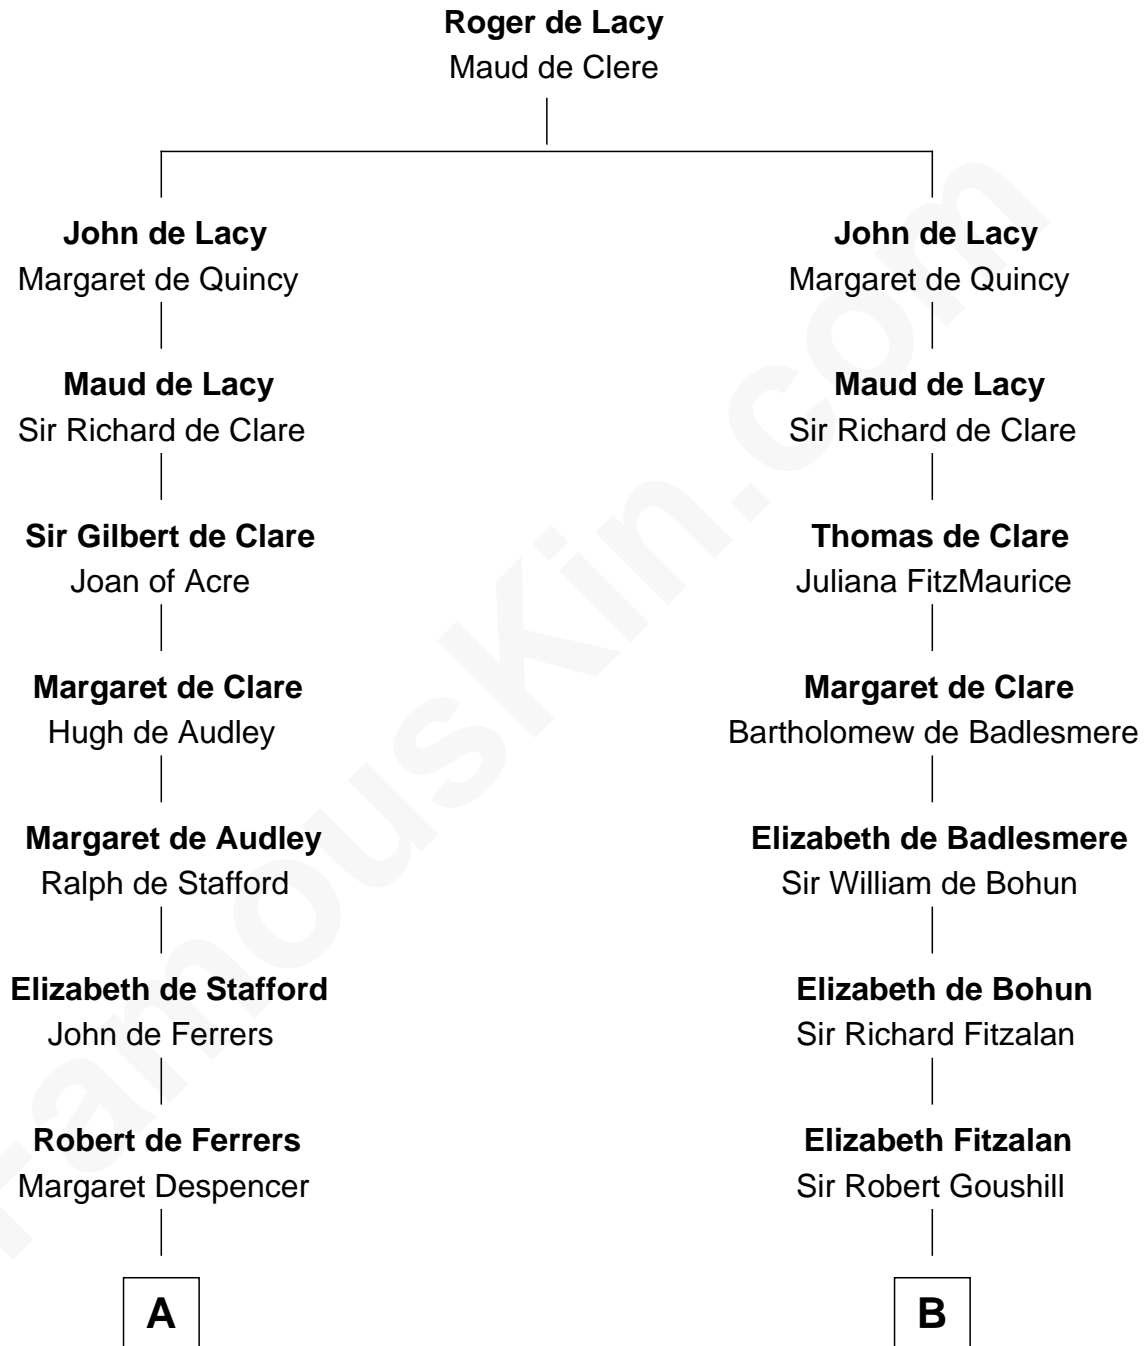

# FamousKin.com

## Relationship Chart of Lucretia (Rudolph) Garfield

*First Lady of President James Garfield*

20th cousin 1 time removed of

**Shubael D. Childs**

*Founder of S.D. Childs & Company*

**C**

**Anne Sanford**  
Capt. John Mason

**Peleg Sanford Mason**  
Mary Stanton

**Elijah Mason**  
Lucretia Greene

**Arabella Greene Mason**  
Zebulon Rudolph

**Lucretia (Rudolph) Garfield**  
*First Lady of James Garfield*

**D**

**Benjamin Fay**  
Martha Miles