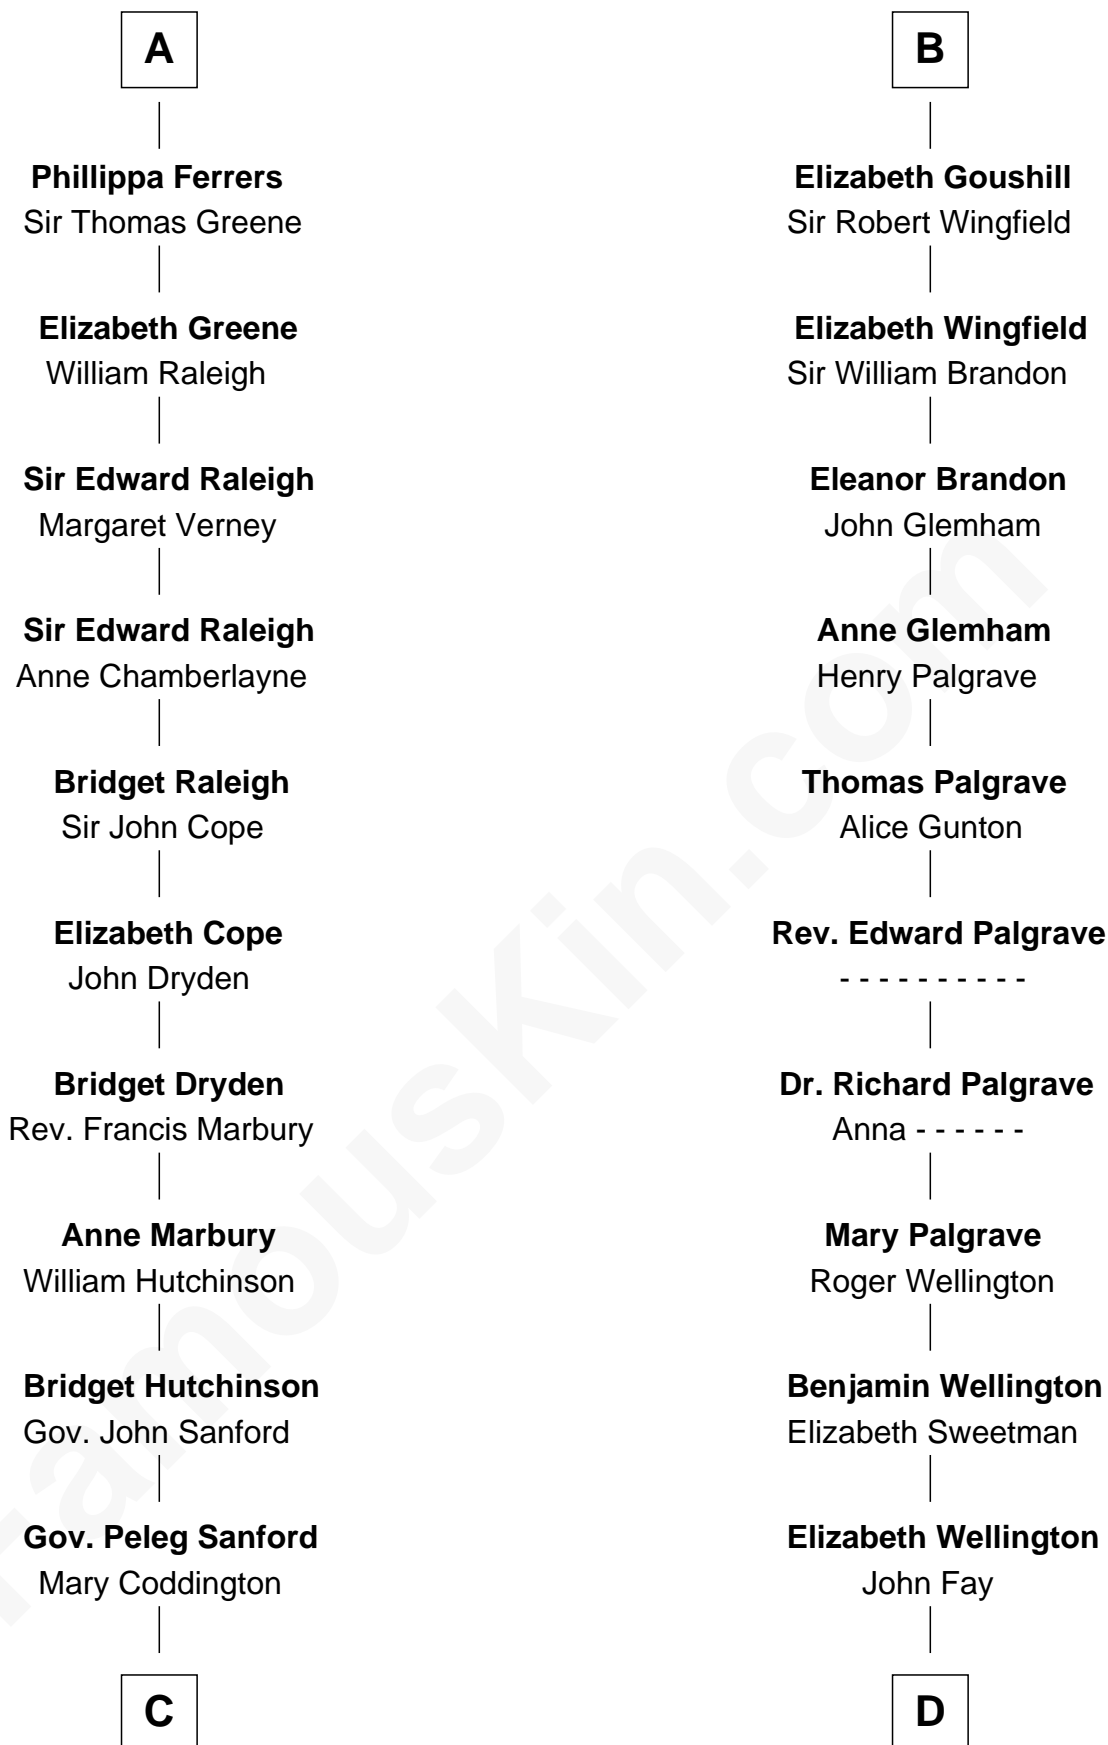

FamousKin.com

Relationship Chart of Lucretia (Rudolph) Garfield

First Lady of President James Garfield

20th cousin 1 time removed of

Shubael D. Childs

Founder of S.D. Childs & Company

C

Anne Sanford
Capt. John Mason

Peleg Sanford Mason
Mary Stanton

Elijah Mason
Lucretia Greene

Arabella Greene Mason
Zebulon Rudolph

Lucretia (Rudolph) Garfield
First Lady of James Garfield

D

Benjamin Fay
Martha Miles

Benjamin Fay
Beulah Stow