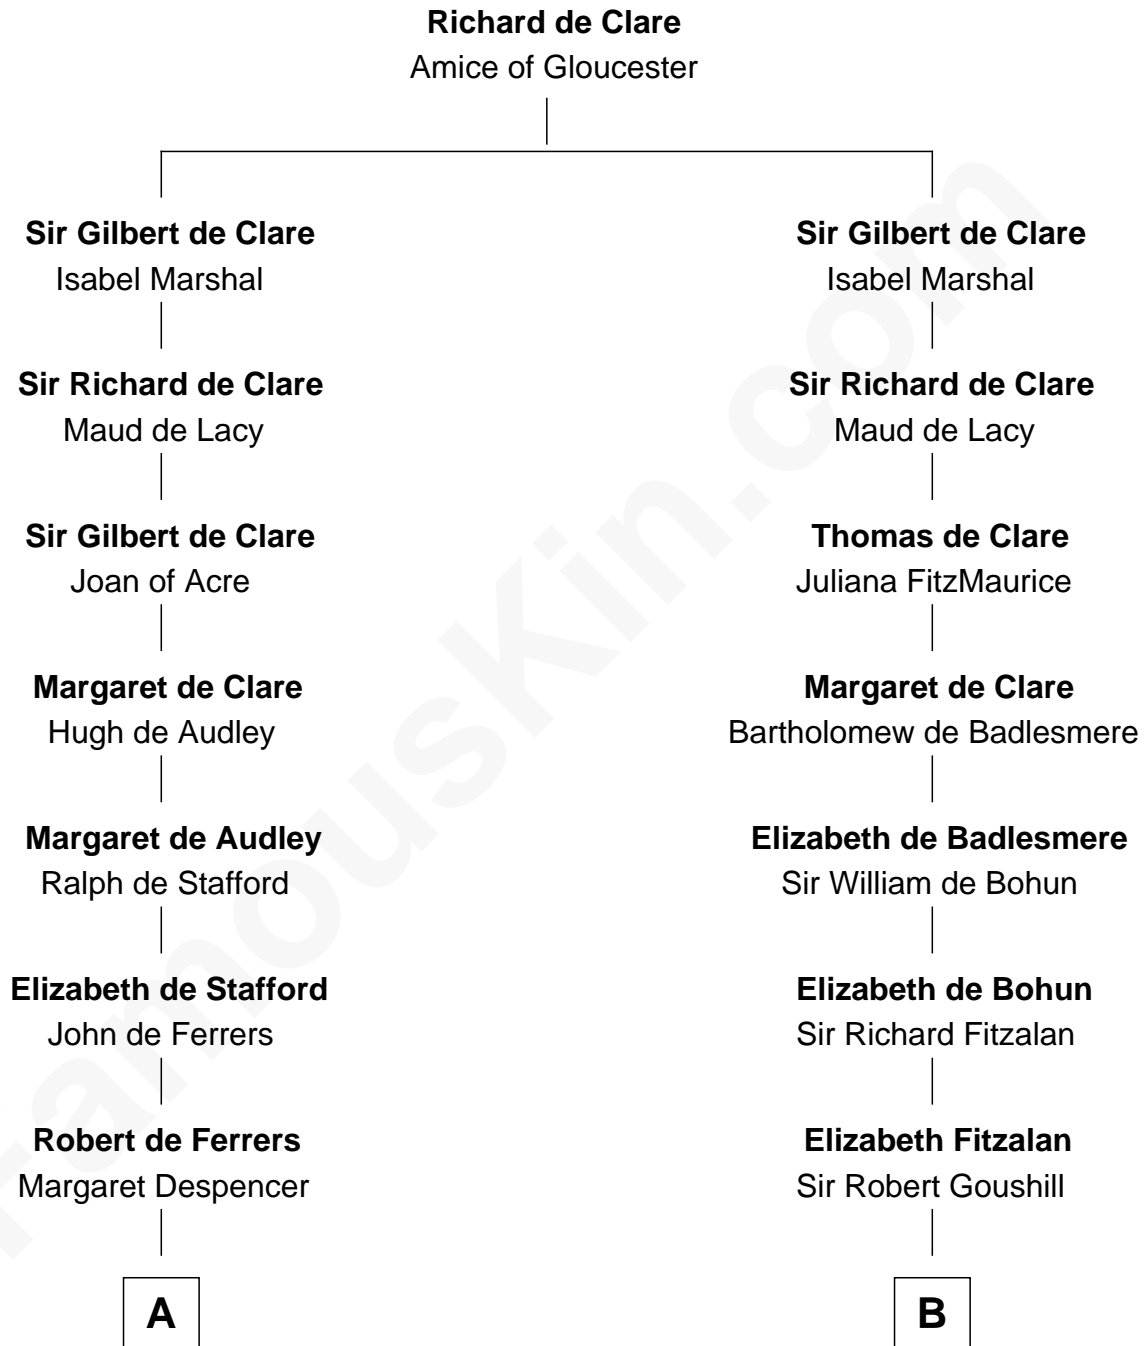

FamousKin.com

Relationship Chart of Lucretia (Rudolph) Garfield

First Lady of President James Garfield

20th cousin 1 time removed of

Shubael D. Childs

Founder of S.D. Childs & Company

C

Anne Sanford
Capt. John Mason

Peleg Sanford Mason
Mary Stanton

Elijah Mason
Lucretia Greene

Arabella Greene Mason
Zebulon Rudolph

Lucretia (Rudolph) Garfield
First Lady of James Garfield

D

Benjamin Fay
Martha Miles

Benjamin Fay
Beulah Stow