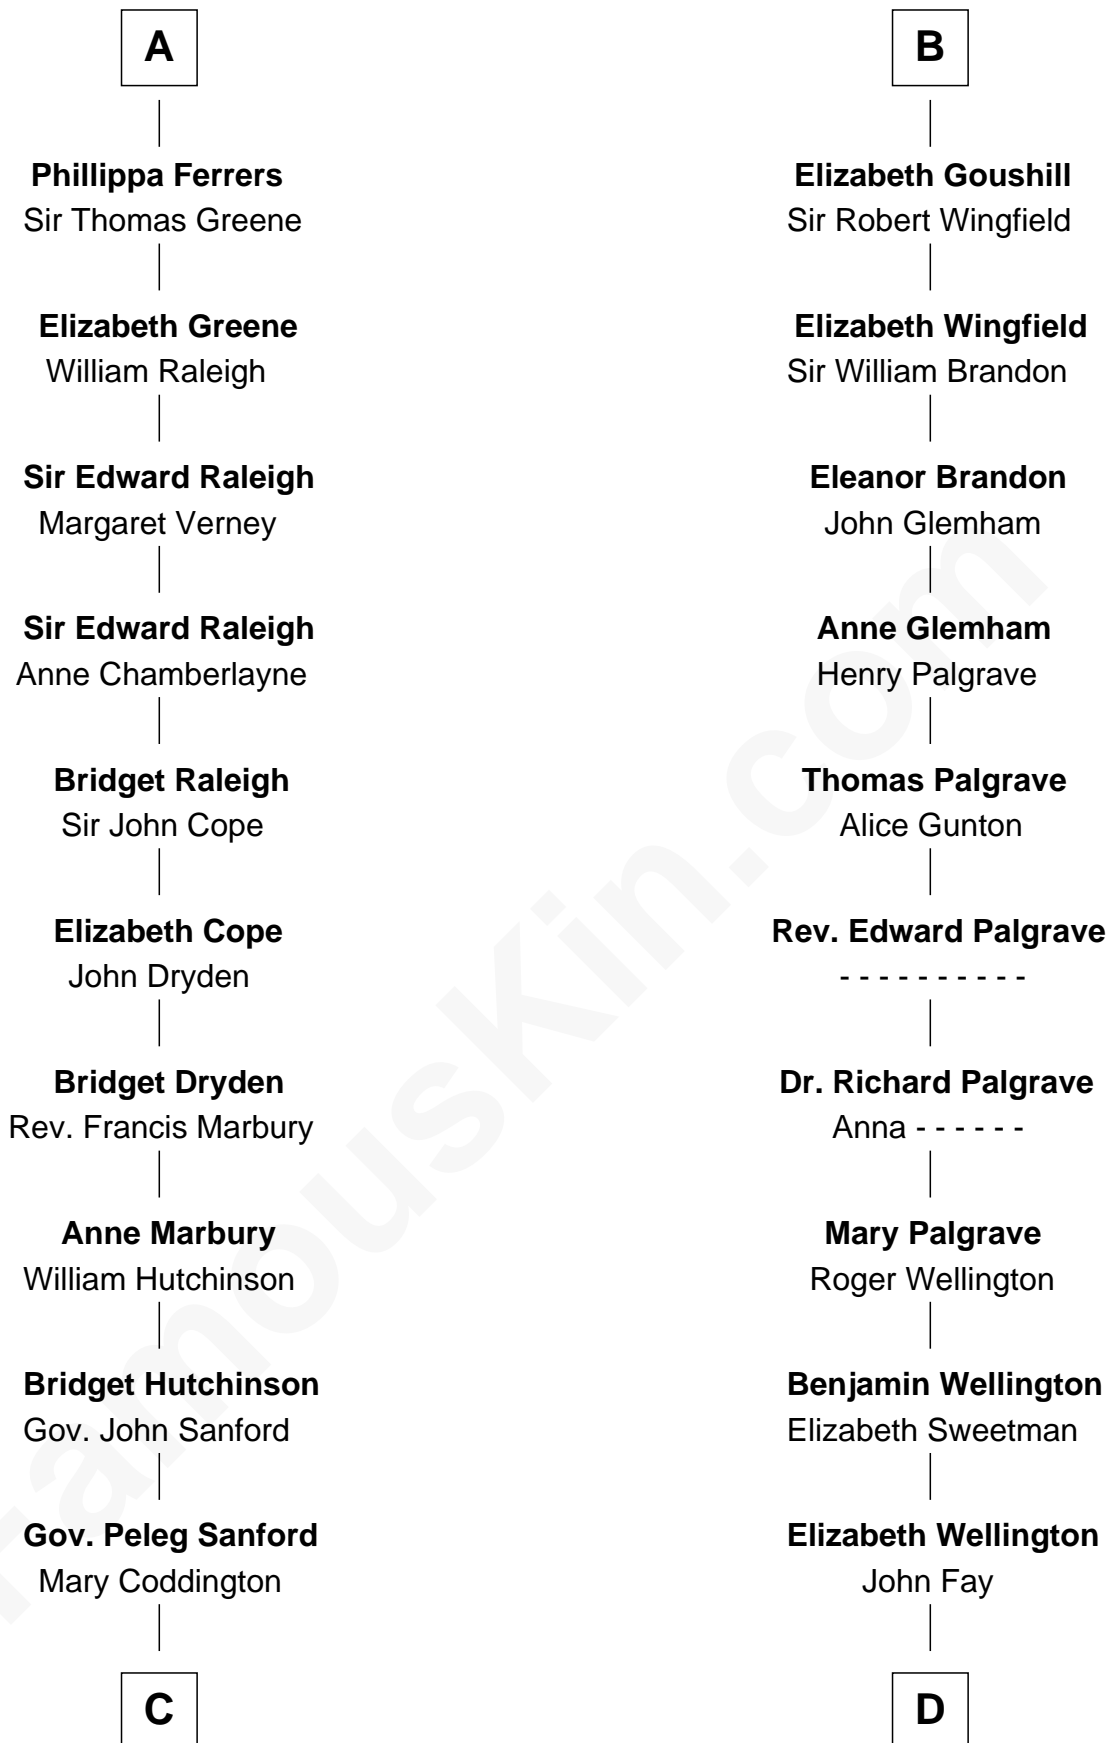

FamousKin.com

Relationship Chart of Lucretia (Rudolph) Garfield

First Lady of President James Garfield

20th cousin 1 time removed of

Shubael D. Childs

Founder of S.D. Childs & Company

C

Anne Sanford
Capt. John Mason

Peleg Sanford Mason
Mary Stanton

Elijah Mason
Lucretia Greene

Arabella Greene Mason
Zebulon Rudolph

Lucretia (Rudolph) Garfield
First Lady of James Garfield

D

Benjamin Fay
Martha Miles

Benjamin Fay
Beulah Stow