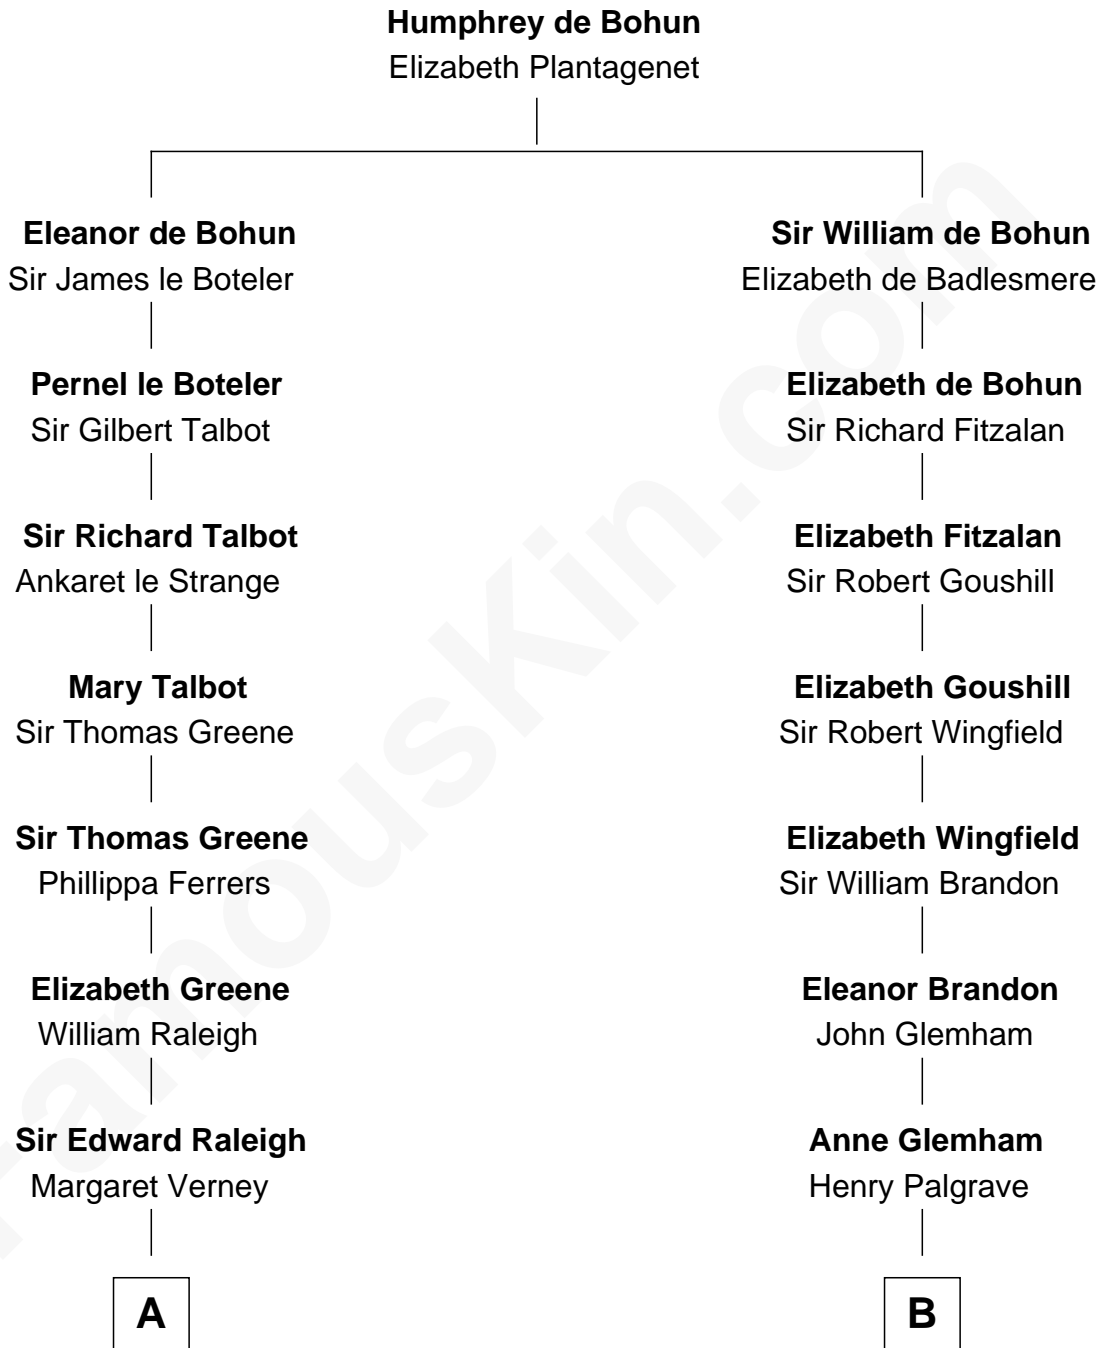

FamousKin.com

Relationship Chart of Lucretia (Rudolph) Garfield

First Lady of President James Garfield

16th cousin 2 times removed of

Shubael D. Childs

Founder of S.D. Childs & Company

C

Arabella Greene Mason

Zebulon Rudolph

Lucretia (Rudolph) Garfield

First Lady of James Garfield

FamousKin.com