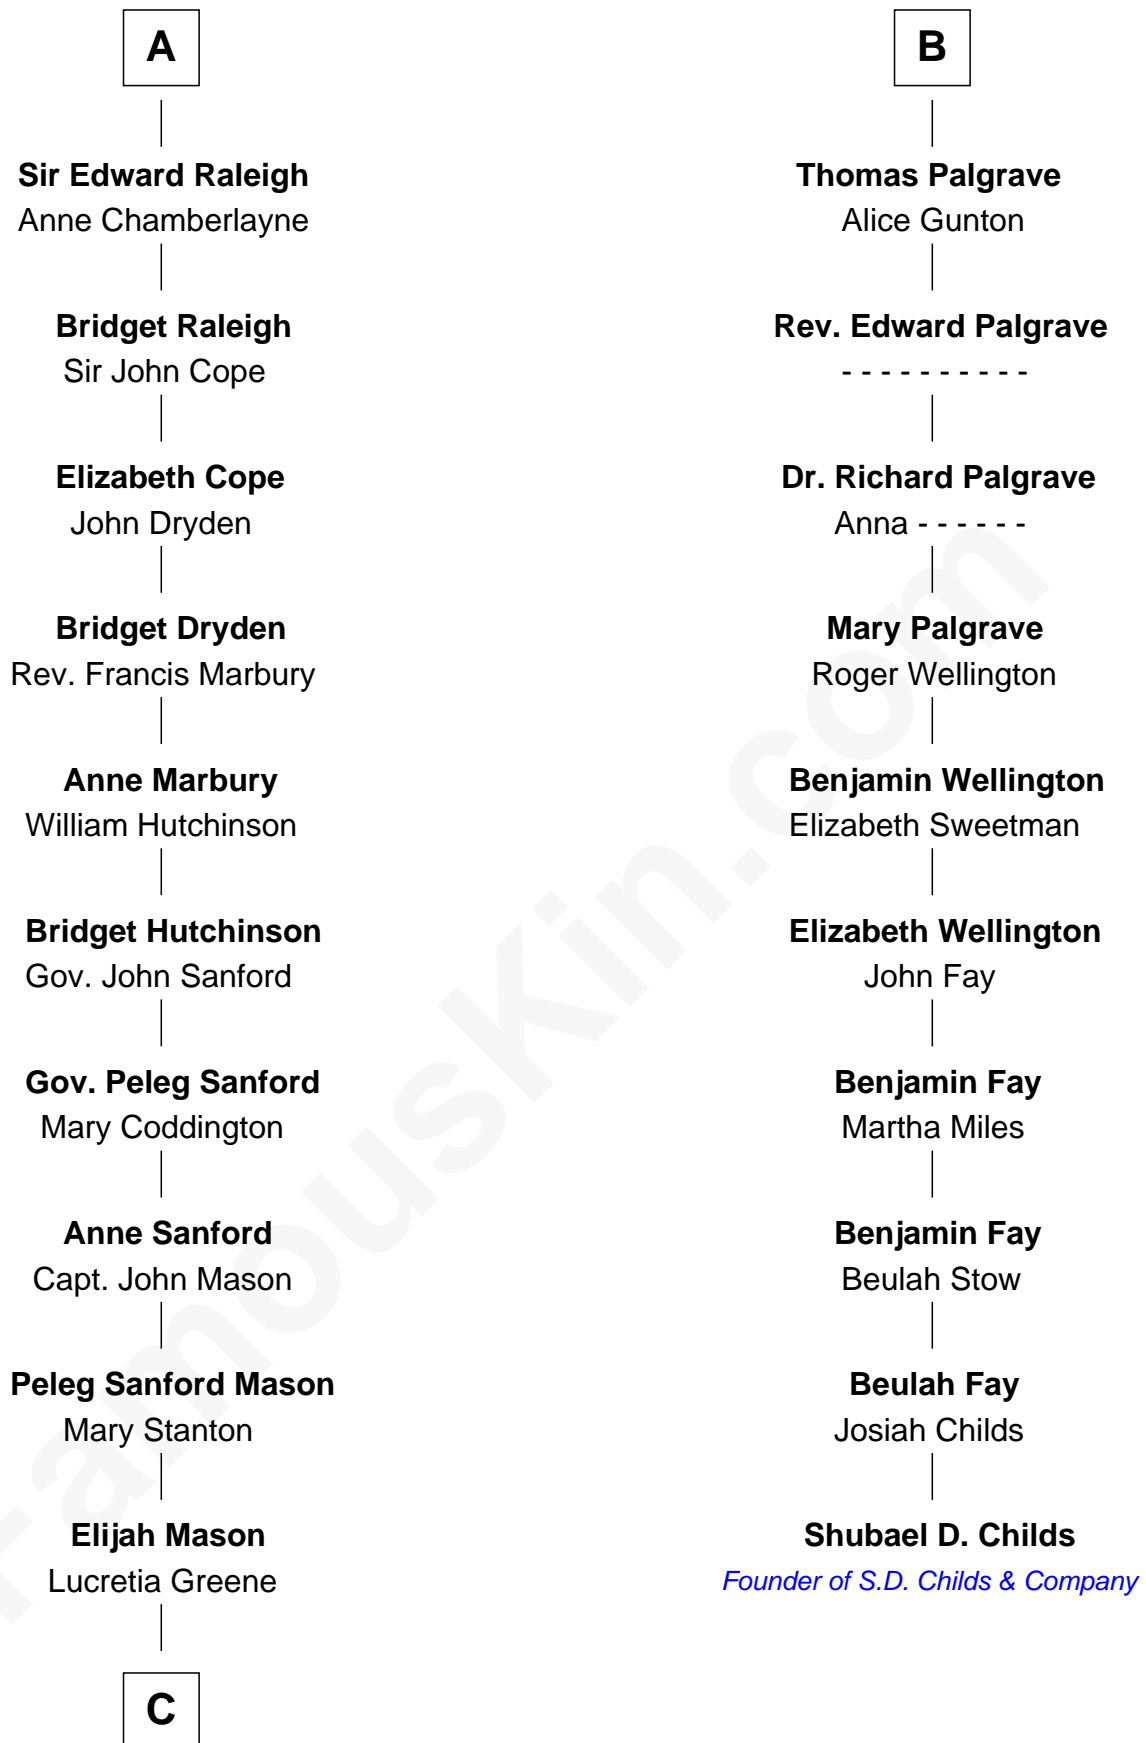

FamousKin.com

Relationship Chart of Lucretia (Rudolph) Garfield

First Lady of President James Garfield

16th cousin 2 times removed of

Shubael D. Childs

Founder of S.D. Childs & Company

C

Arabella Greene Mason

Zebulon Rudolph

Lucretia (Rudolph) Garfield

First Lady of James Garfield

FamousKin.com