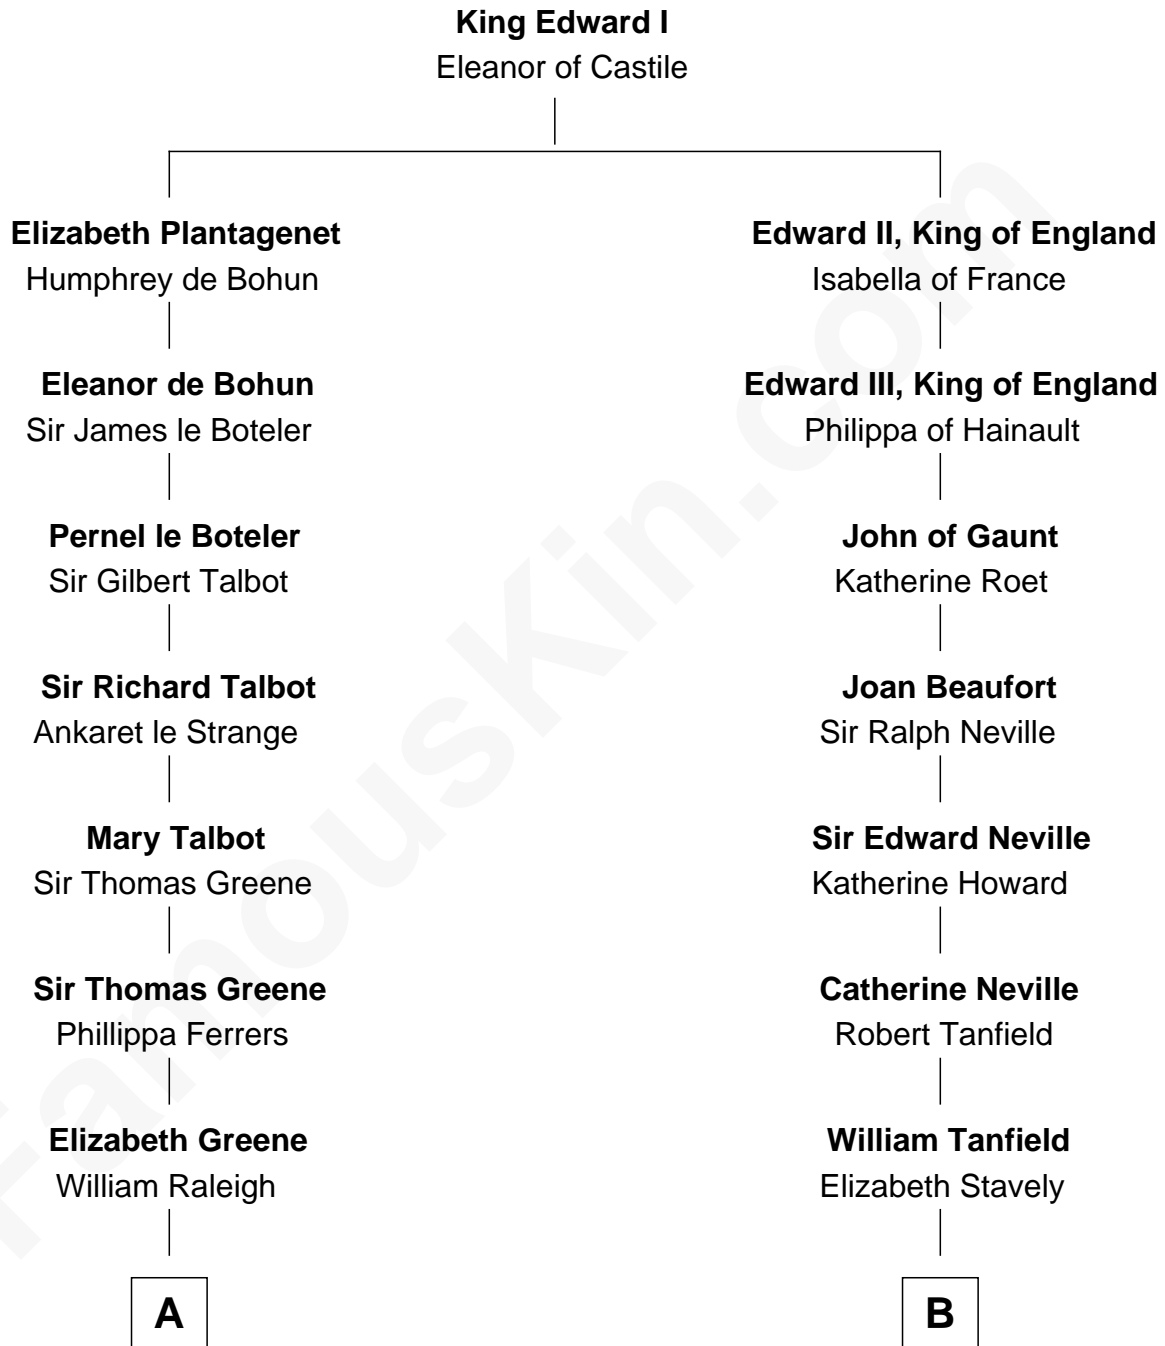

FamousKin.com

Relationship Chart of Lucretia (Rudolph) Garfield

First Lady of President James Garfield

15th cousin 4 times removed of

Thomas Jefferson

3rd U.S. President and Signer of the Declaration of Independence

C

Elijah Mason
Lucretia Greene

Arabella Greene Mason
Zebulon Rudolph

Lucretia (Rudolph) Garfield
First Lady of James Garfield

FamousKin.com