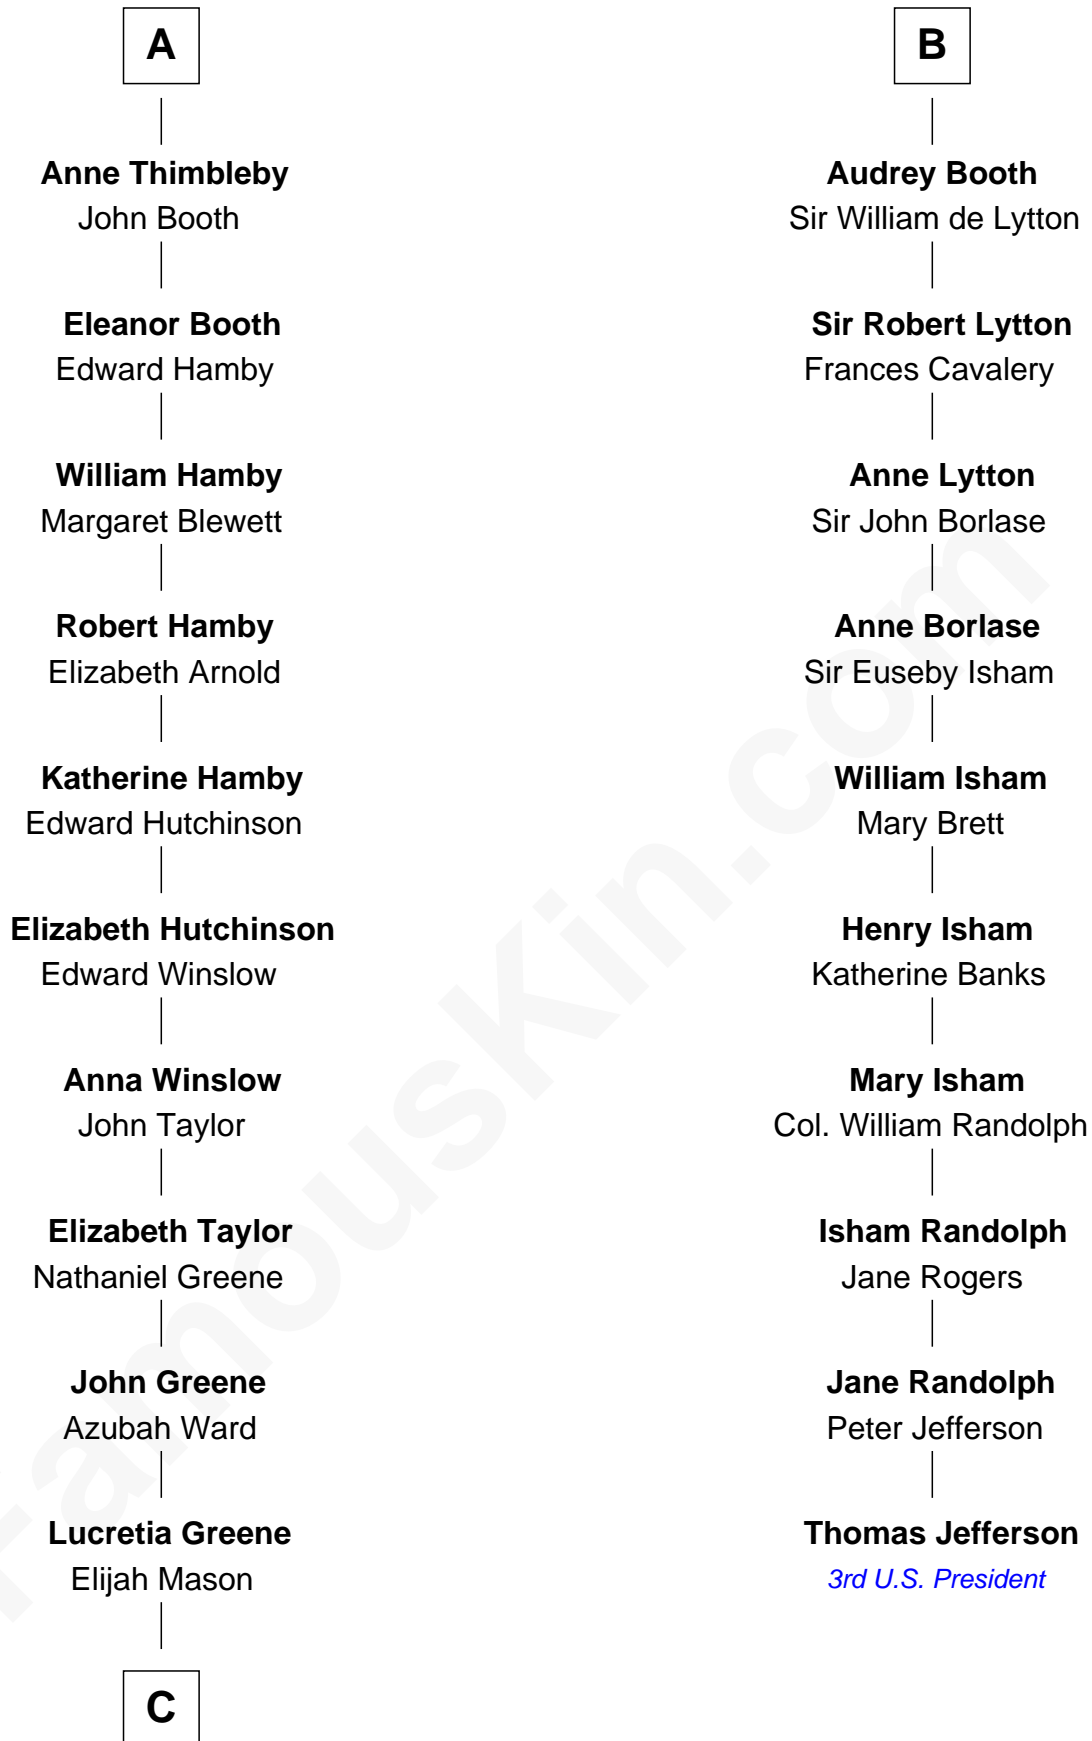

FamousKin.com

Relationship Chart of Lucretia (Rudolph) Garfield

First Lady of President James Garfield

16th cousin 2 times removed of

Thomas Jefferson

3rd U.S. President and Signer of the Declaration of Independence

C

Arabella Greene Mason

Zebulon Rudolph

Lucretia (Rudolph) Garfield

First Lady of James Garfield

FamousKin.com