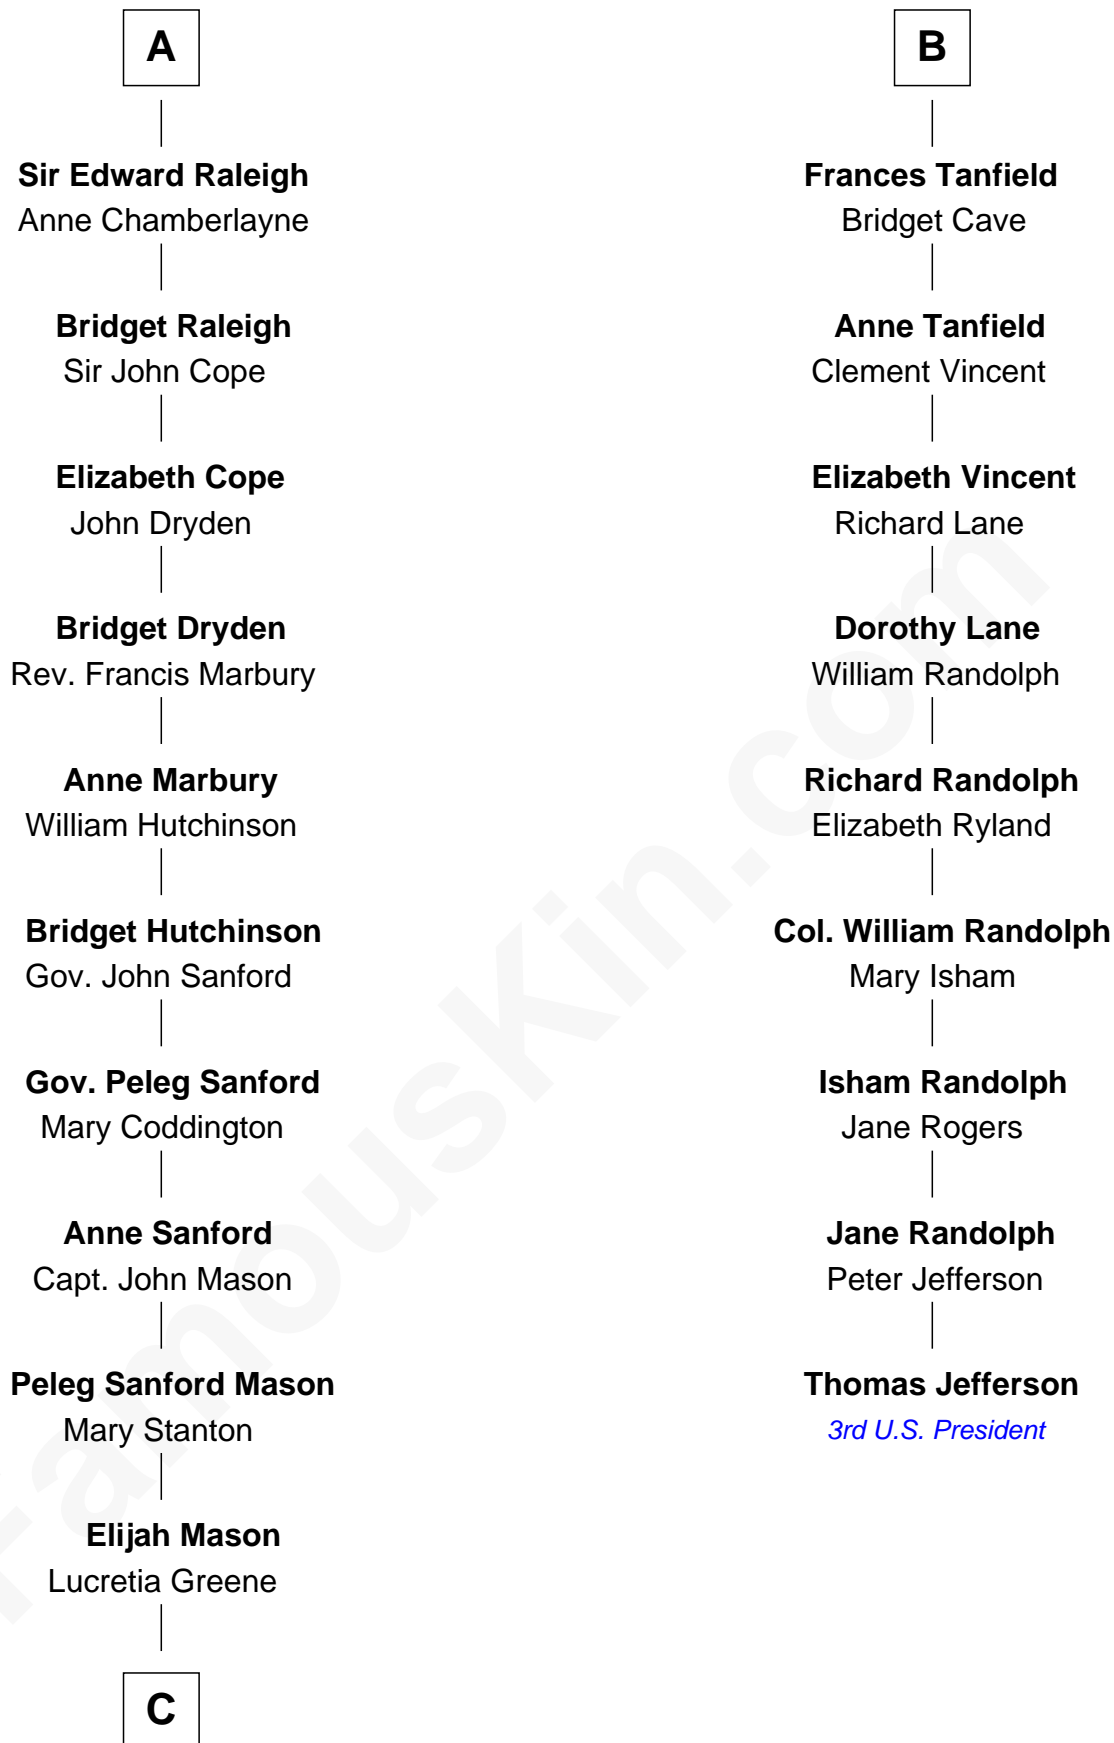

## Relationship Chart of Lucretia (Rudolph) Garfield

*First Lady of President James Garfield*

15th cousin 3 times removed of

### Thomas Jefferson

*3rd U.S. President and Signer of the Declaration of Independence*

**C**

Arabella Greene Mason

Zebulon Rudolph

Lucretia (Rudolph) Garfield

*First Lady of James Garfield*

FamousKin.com