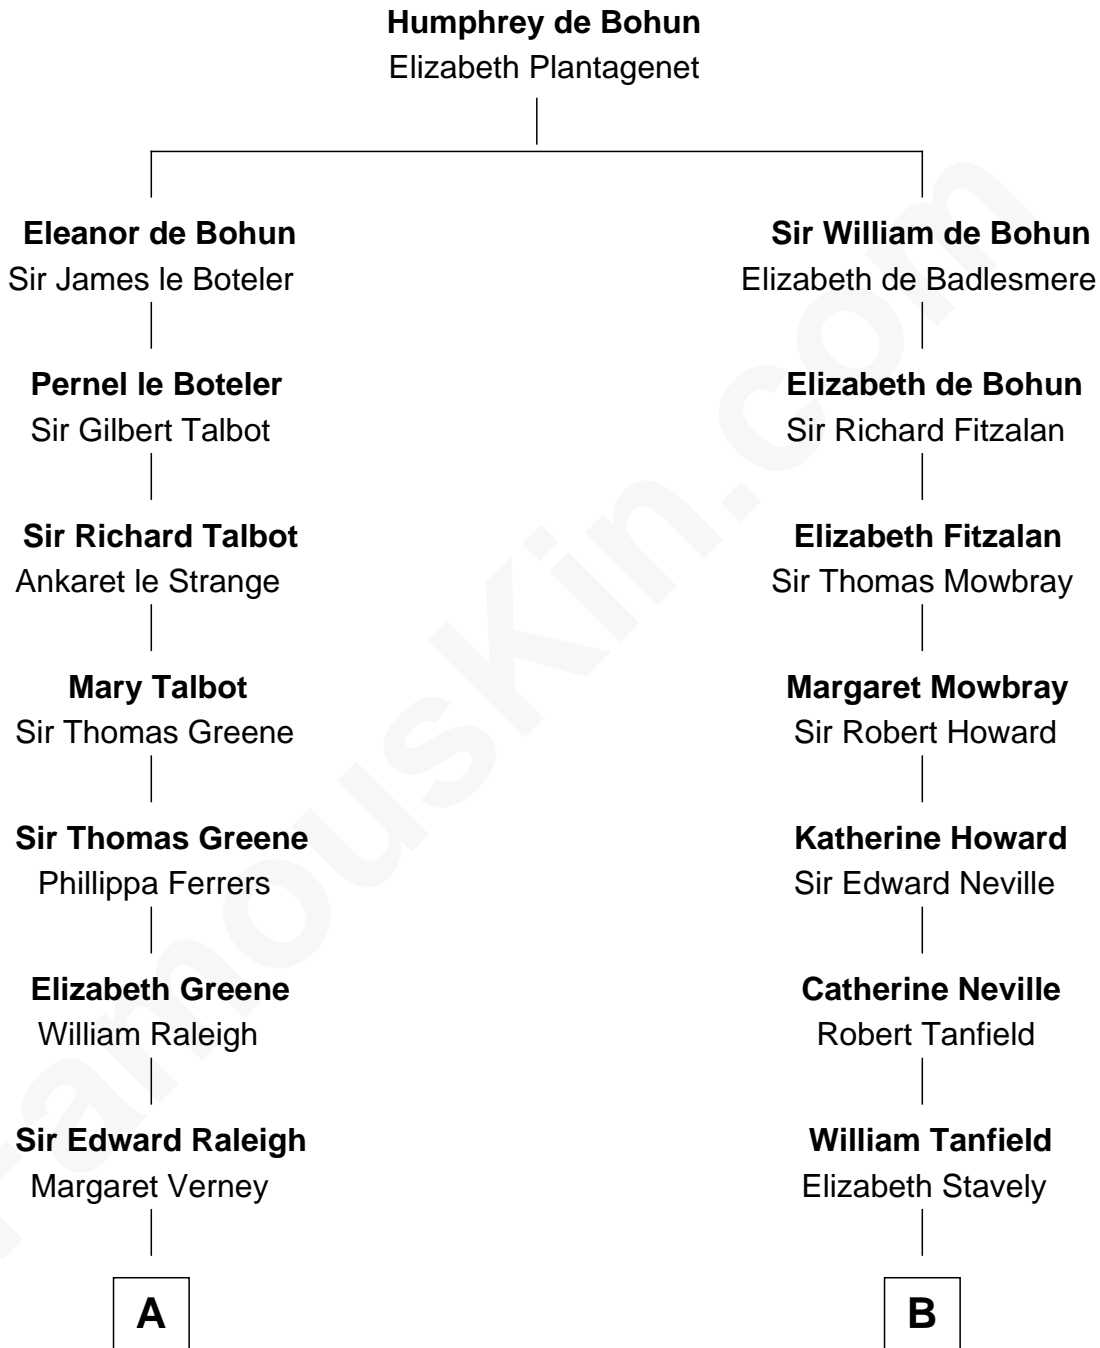

## Relationship Chart of Lucretia (Rudolph) Garfield

*First Lady of President James Garfield*

15th cousin 3 times removed of

### Thomas Jefferson

*3rd U.S. President and Signer of the Declaration of Independence*

**C**

Arabella Greene Mason

Zebulon Rudolph

Lucretia (Rudolph) Garfield

*First Lady of James Garfield*

FamousKin.com