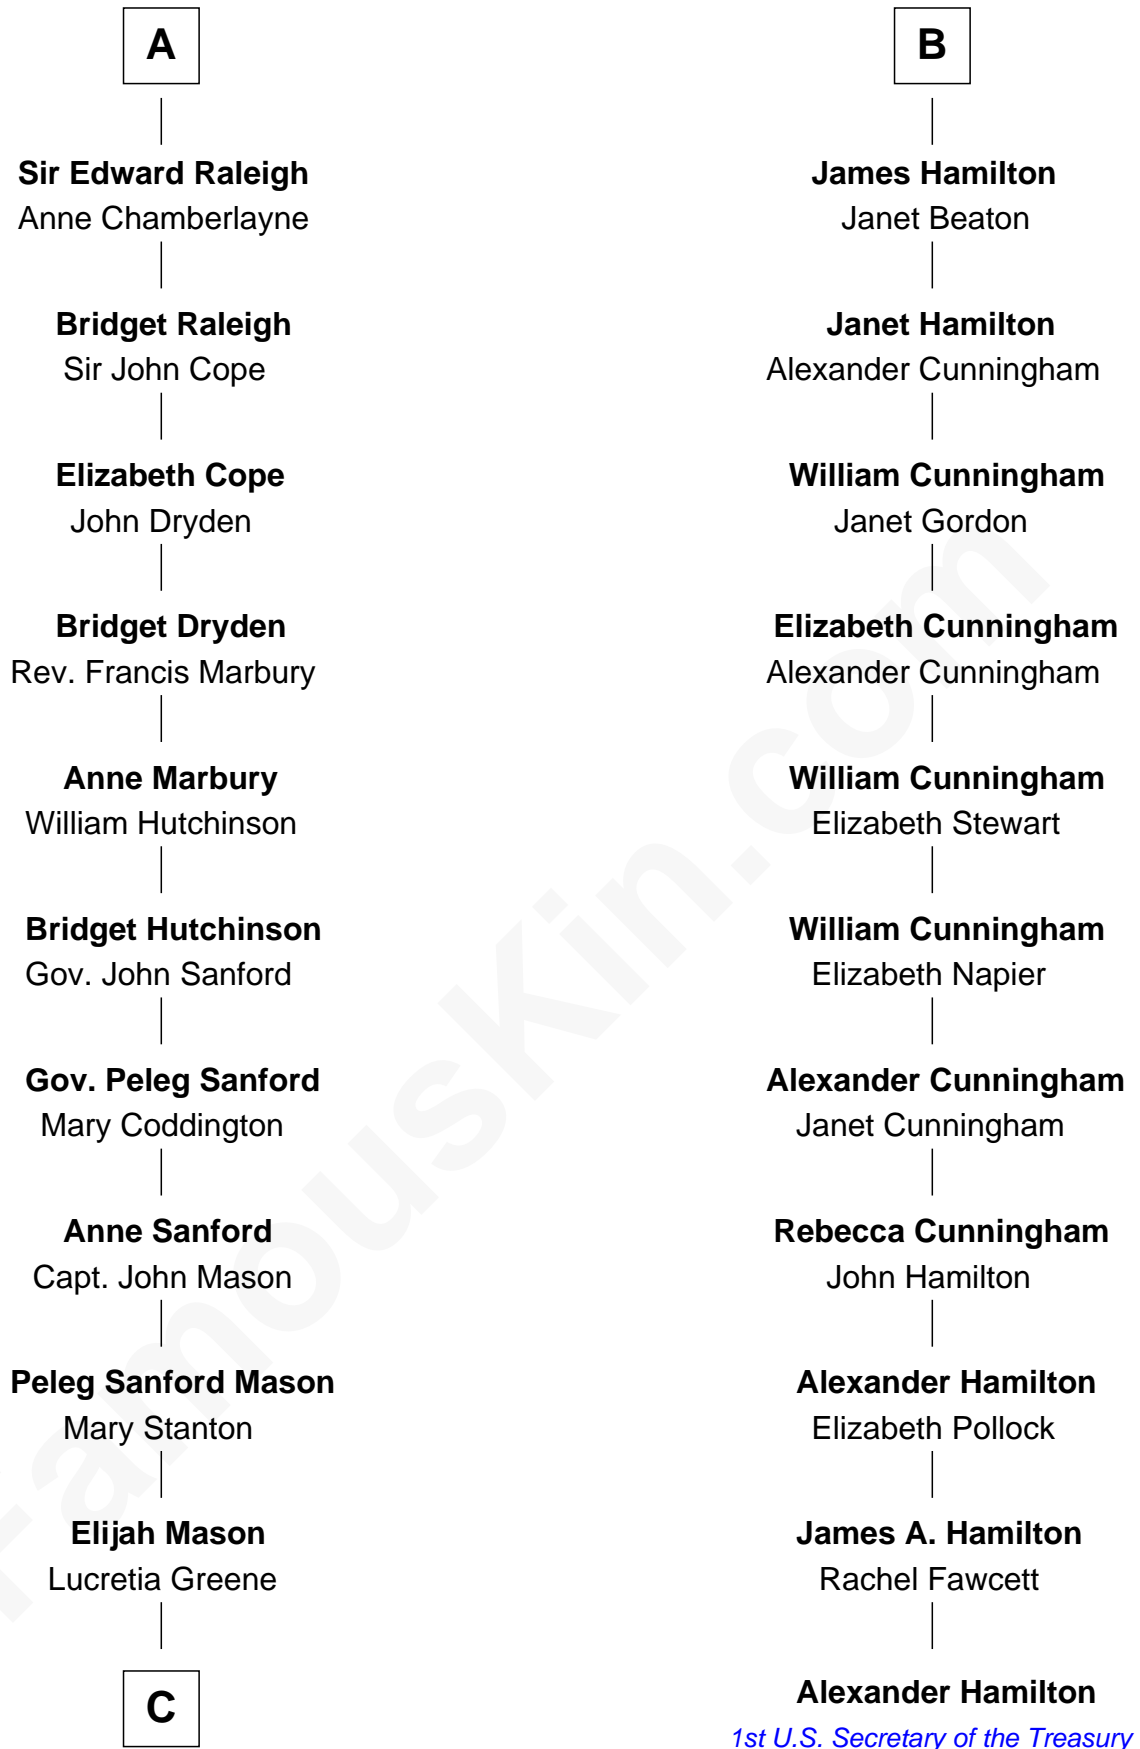

FamousKin.com

Relationship Chart of Lucretia (Rudolph) Garfield

First Lady of President James Garfield

17th cousin 1 time removed of

Alexander Hamilton

1st U.S. Secretary of the Treasury

C

Arabella Greene Mason

Zebulon Rudolph

Lucretia (Rudolph) Garfield

First Lady of James Garfield

FamousKin.com