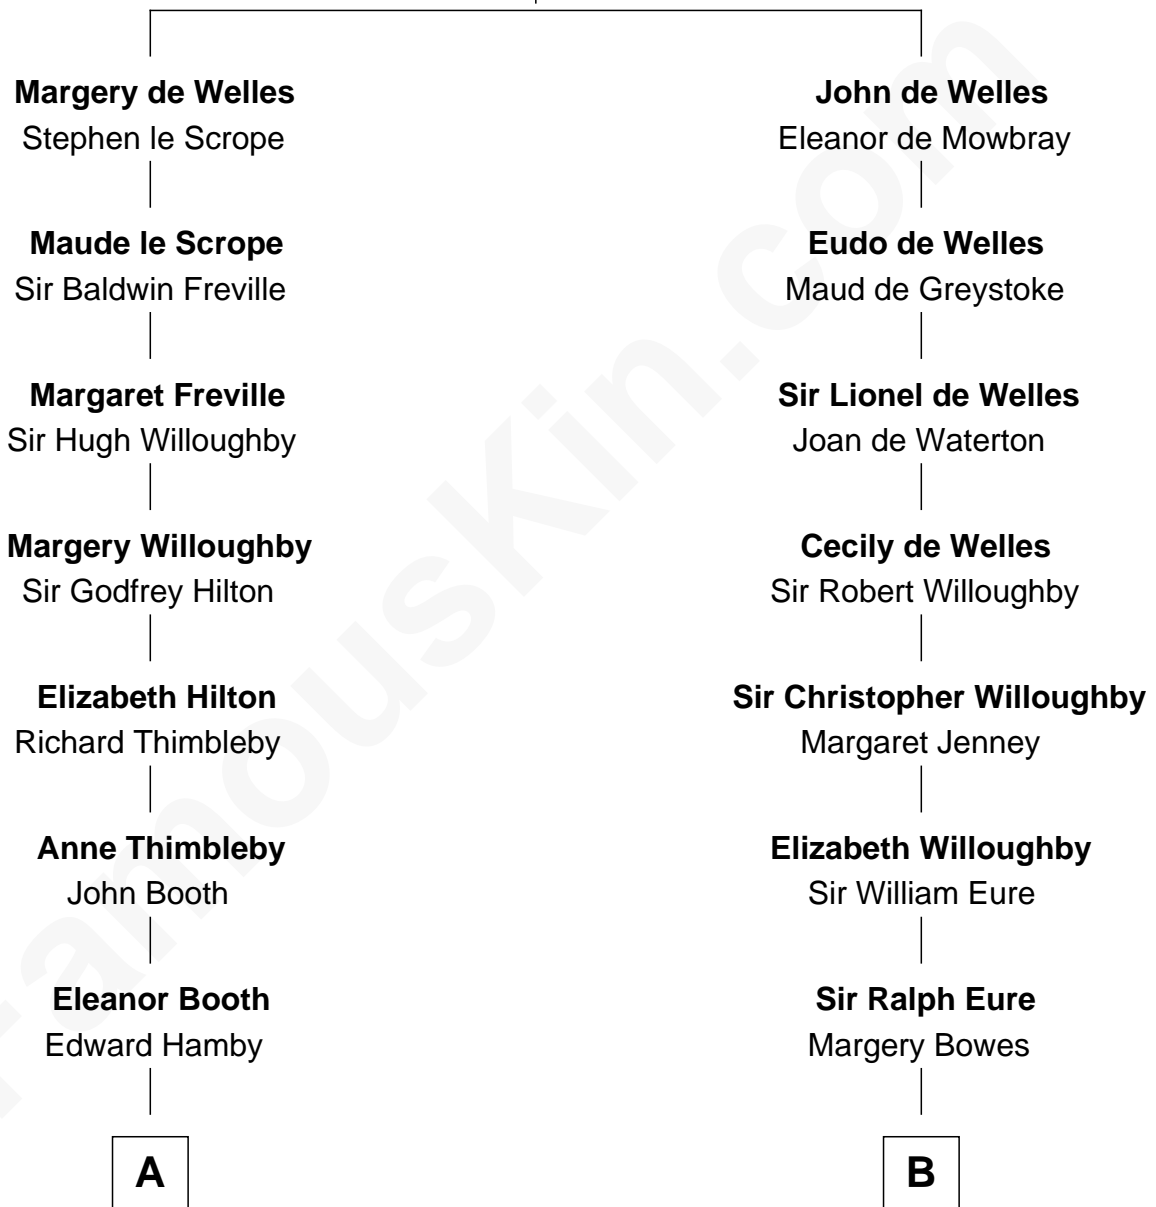

FamousKin.com

Relationship Chart of Lucretia (Rudolph) Garfield

First Lady of President James Garfield

16th cousin 5 times removed of

Catherine Middleton

Princess of Wales

John de Welles

Maud de Roos

C

John Harrison

Jane Hill

Thomas Harrison

Elizabeth Mary Temple

Dorothy Harrison

Ronald John James Goldsmith

Carole Elizabeth Goldsmith

Michael Francis Middleton

Catherine Middleton

Princess of Wales