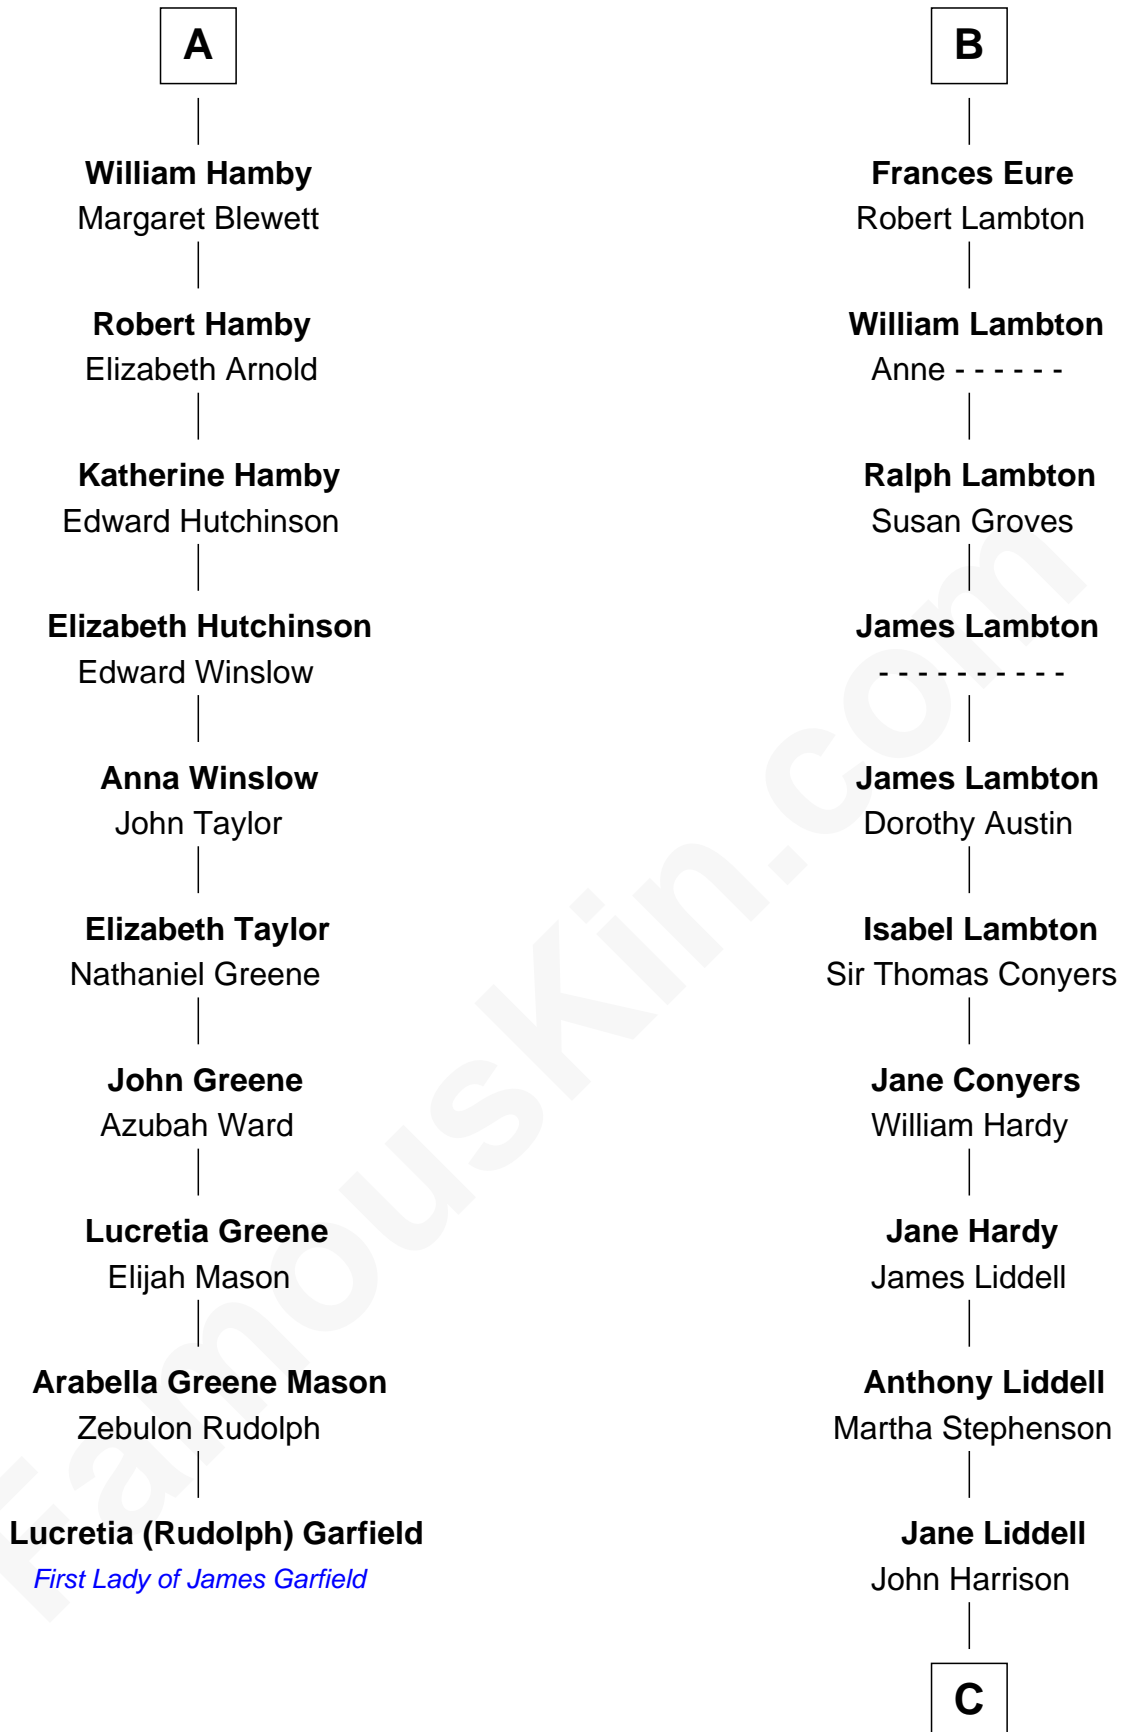

FamousKin.com

Relationship Chart of Lucretia (Rudolph) Garfield

First Lady of President James Garfield

16th cousin 5 times removed of

Catherine Middleton

Princess of Wales

John de Welles

Maud de Roos

C

John Harrison

Jane Hill

Thomas Harrison

Elizabeth Mary Temple

Dorothy Harrison

Ronald John James Goldsmith

Carole Elizabeth Goldsmith