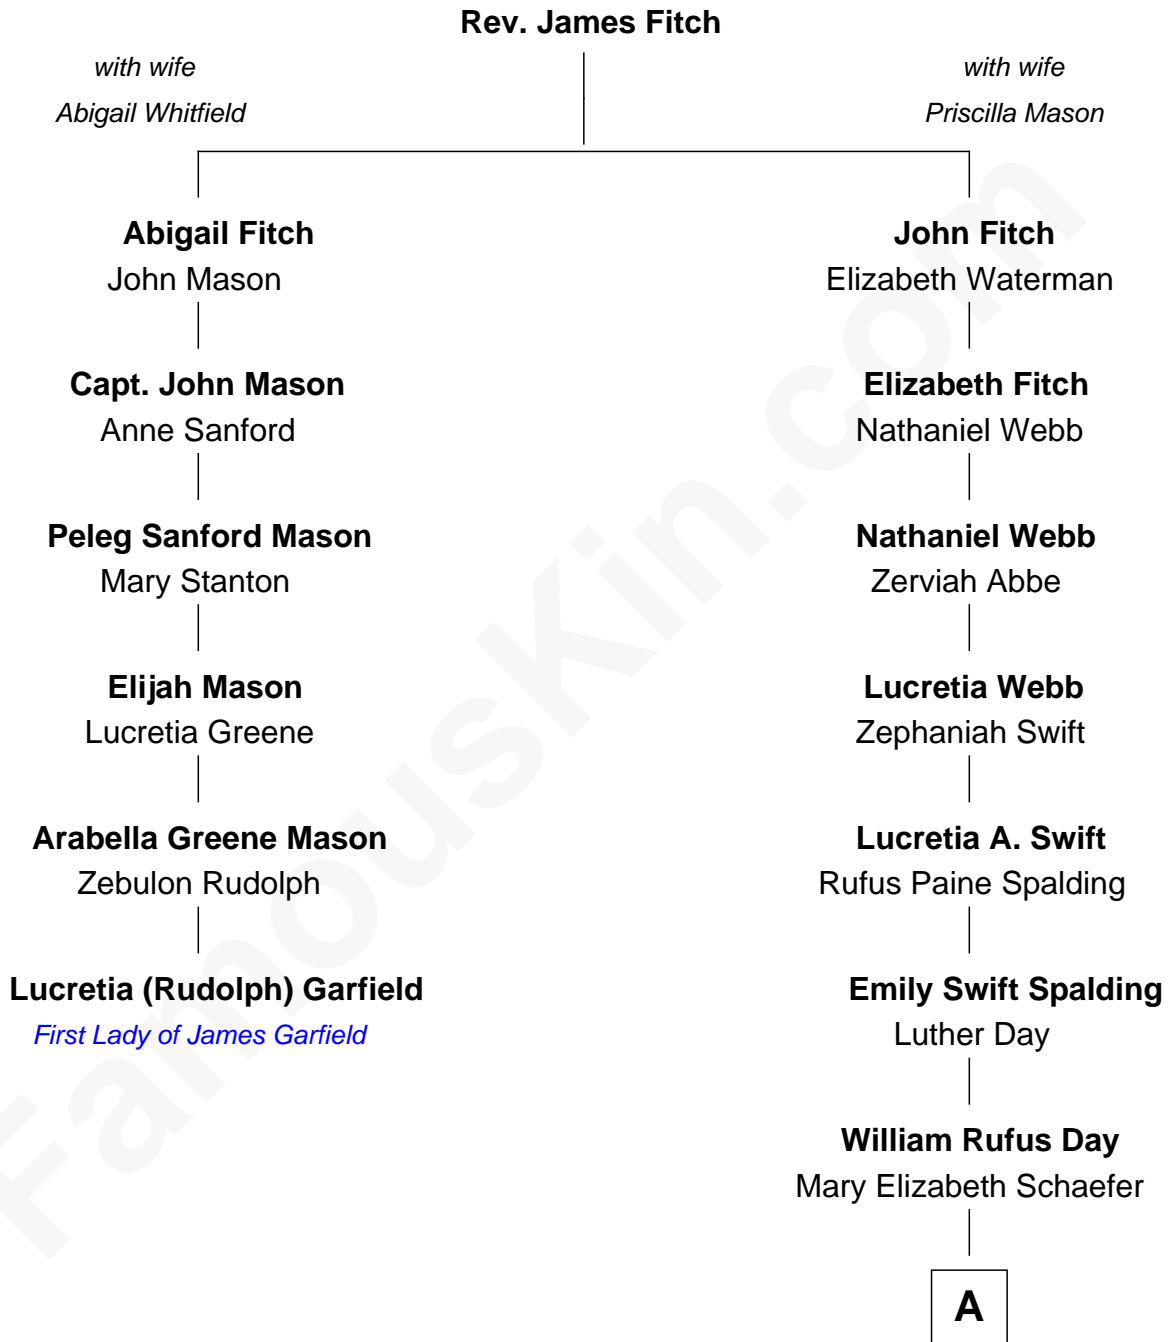

FamousKin.com
Relationship Chart of
Lucretia (Rudolph) Garfield
First Lady of President James Garfield

5th cousin 5 times removed of

Anna Gunn

TV and Movie Actress

A

—
Luther N. Day
Ida McKinley Barber

—
Ida McKinley Day
Clemens Earl Gunn

—
Clemens Earl Gunn
Sharon Anna Kathryn Peters

—
Anna Gunn
TV and Movie Actress