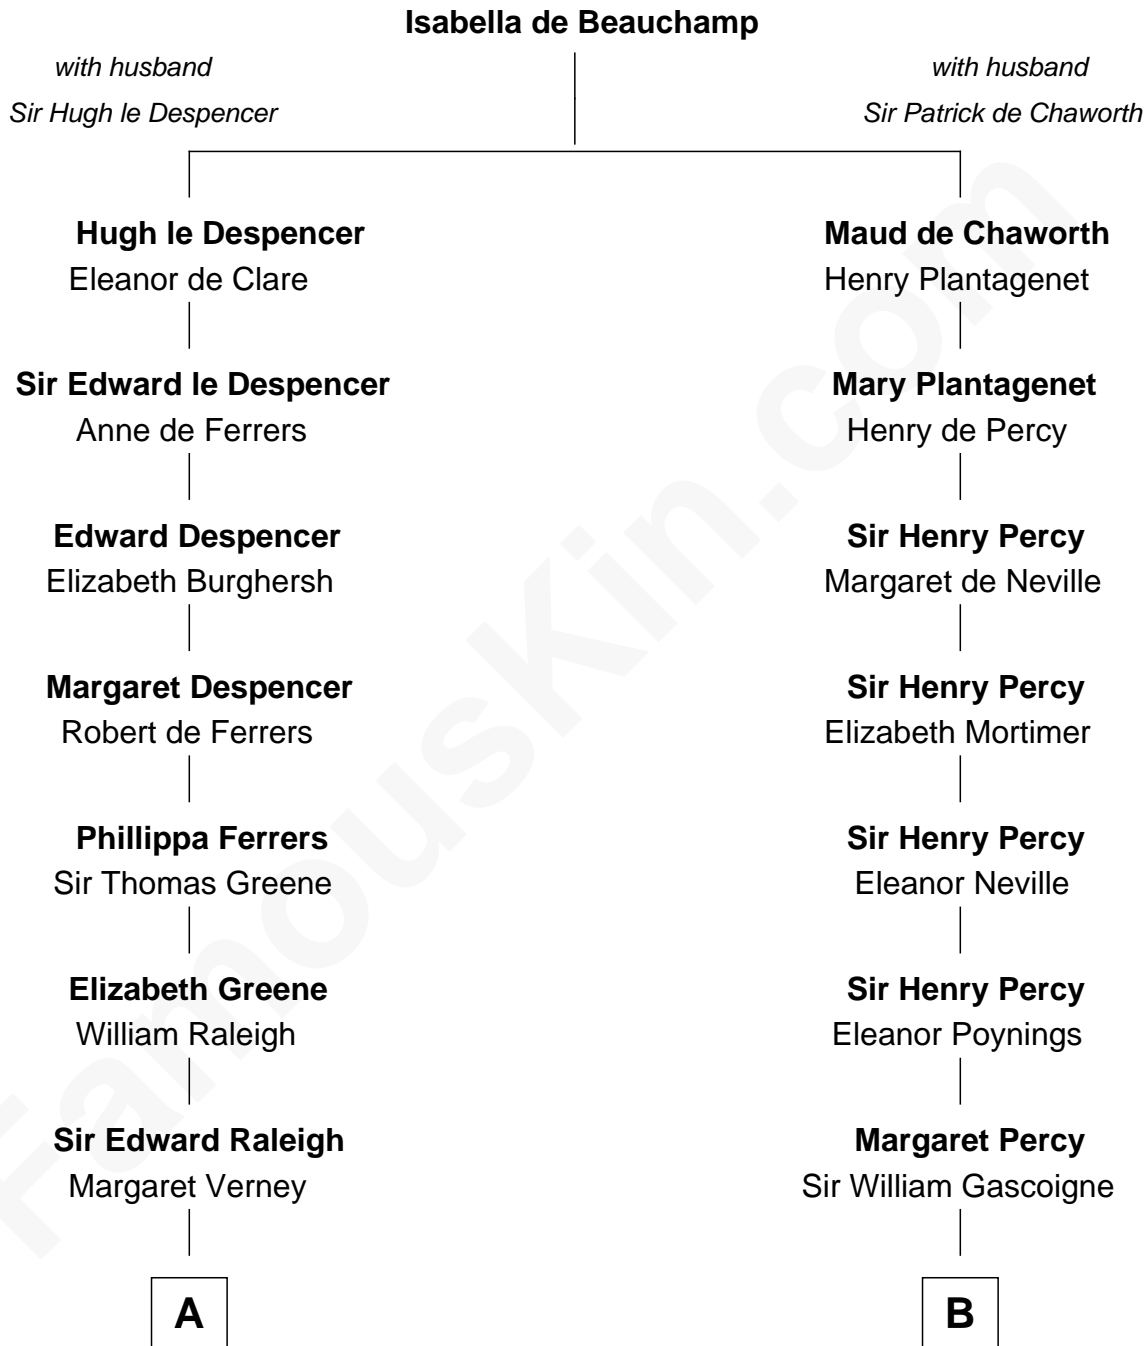

# FamousKin.com

## Relationship Chart of Lucretia (Rudolph) Garfield

*First Lady of President James Garfield*

16th cousin 2 times removed of

**Harriet Martineau**

*Author of The Hour and the Man*

**C**

Arabella Greene Mason

Zebulon Rudolph

Lucretia (Rudolph) Garfield

*First Lady of James Garfield*

FamousKin.com