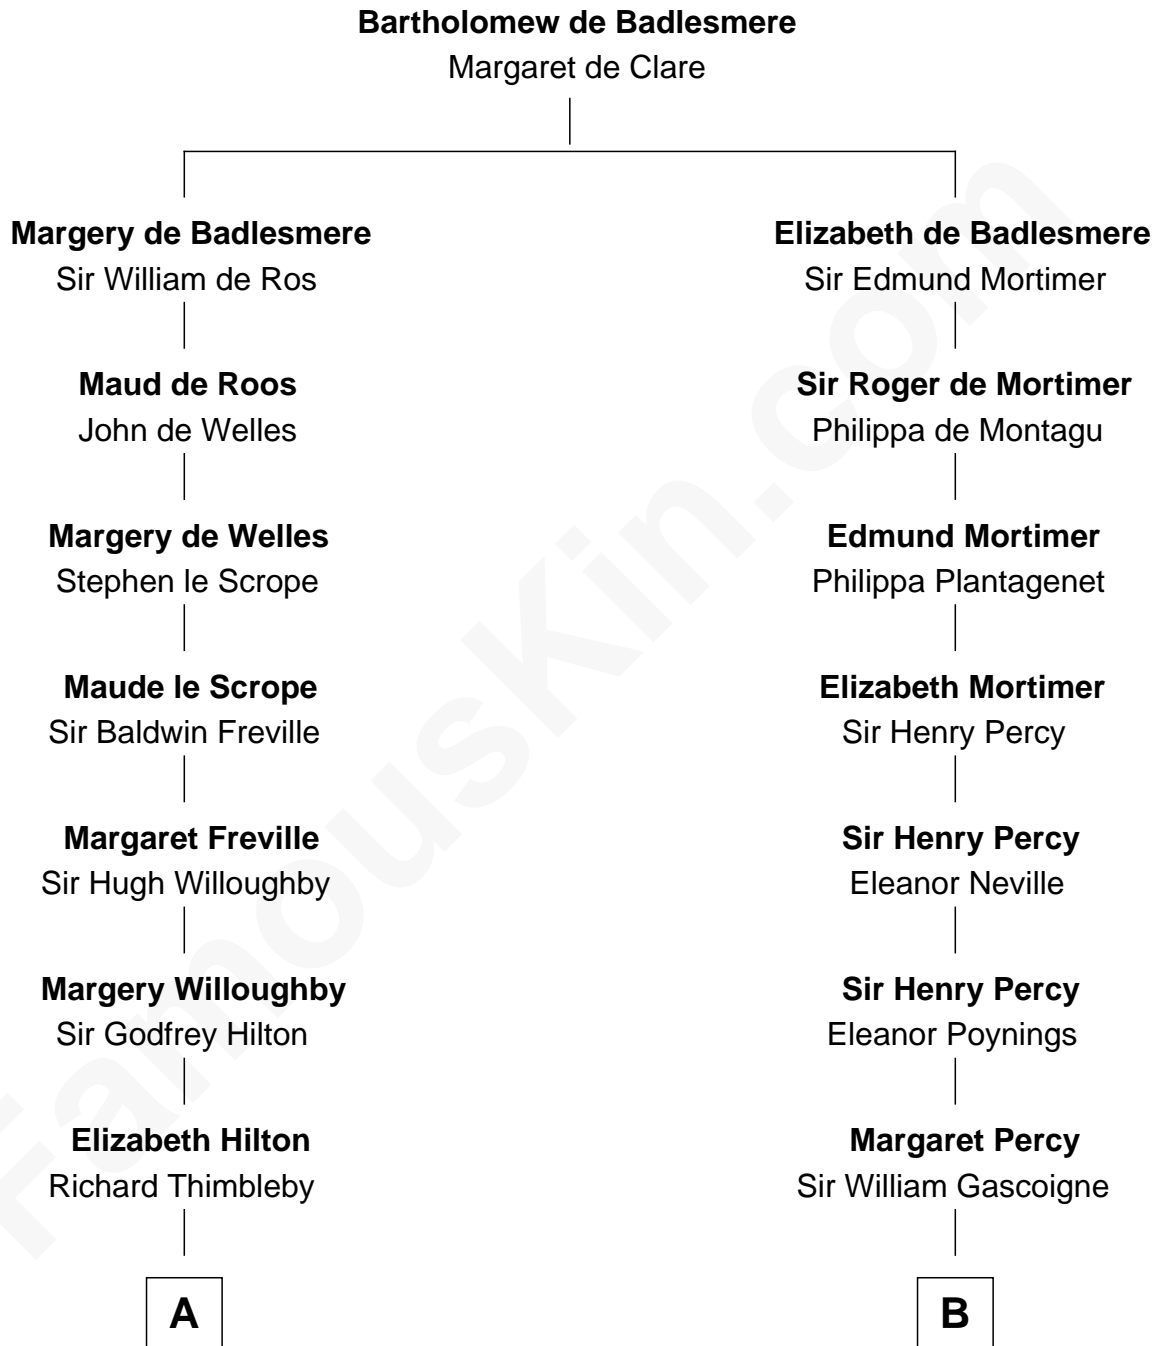

FamousKin.com

Relationship Chart of Lucretia (Rudolph) Garfield

First Lady of President James Garfield

16th cousin 2 times removed of

Harriet Martineau

Author of The Hour and the Man

C

Arabella Greene Mason

Zebulon Rudolph

Lucretia (Rudolph) Garfield

First Lady of James Garfield

FamousKin.com